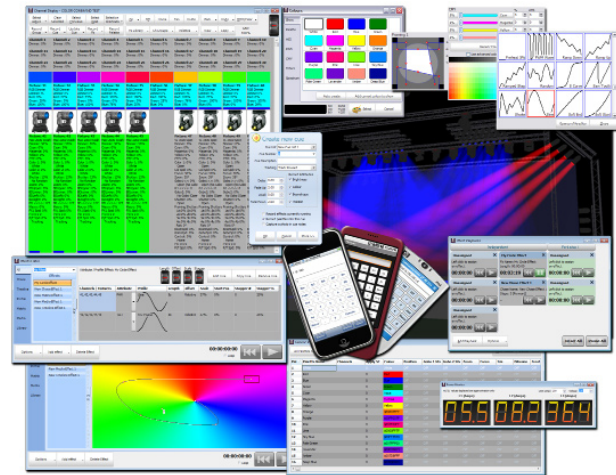

Features

- Scalable software system from 1 universe (512 channels) up to 100 universes
- Fully featured software including colour pickers, gobo pickers and multiple cue lists
- Intuitive Windows driven software just like using Excel or Word
- Multiple output protocols (Art-Net / Pathport / USB Devices)
- Palettes, Shortcuts, Submasters, etc
- Visualiser connectivity
- 10,000 shortcuts providing instant access to any effect, palette or cue
- Playback unlimited effects simultaneously
- Music, MIDI and Timecode triggers
- 5 different effects engines
- Large scale LED/Matrix wall effects
- Multi touch screen ready for real on-the-fly control
- User level access to prevent show and setup tampering
- Multiple theatrical cue stacks
- Simple and affordable upgrade paths to more universes
- Interface builder tool to create and deploy customised user interfaces for installations
- RDM Support

Ordering Information

- LightFactory 1 Universe Package: **00-883-00**
- LightFactory 2 Universe Package: **00-884-00**
- LightFactory 4 Universe Package: **00-885-00**
- LightFactory 10 Universe Package: **00-886-00**

Overview

Unique and powerful PC based lighting control system.

LightFactory is designed to allow any lighting engineer, operator or designer to purchase an affordable, extremely reliable lighting controller which they can become completely familiar with and that works in every situation.

Its portability and familiar user interface make it perfect for use on a Laptop PC. The system is fully expandable, giving an upgrade path from a single DMX universe up to 100 universes as your system grows. Support for LED fixtures, moving heads and generic dimmers is built in and fixtures can be combined to create matrices which can be mapped to video, still images or motion paths.