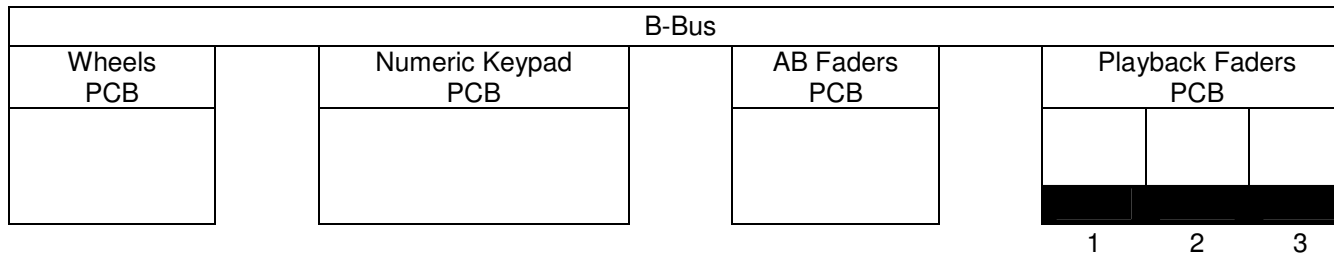

# P8750 Orb DIP Switch Positions

Viewed from rear:

Issue	Date	Mod Number	Drawn By	
1	13-02-2009	New	P McMaster	Cooper Controls Ltd Usk House Llantarnam Park Cwmbran NP44 3HD