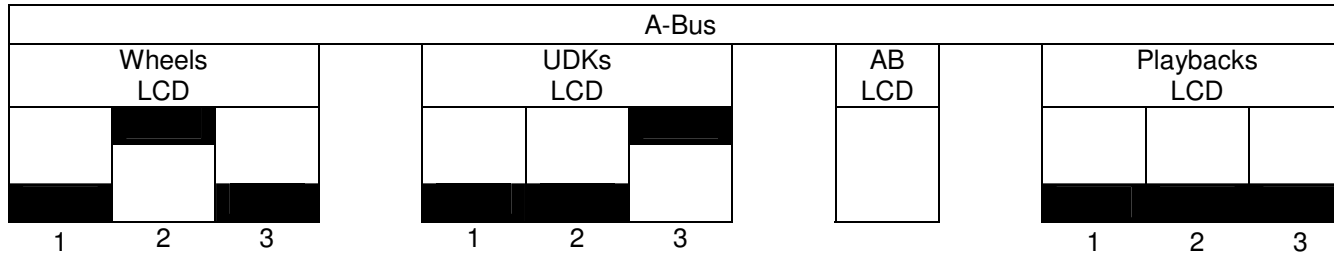

# P8750 Orb DIP Switch Positions

Viewed from rear:

Issue	Date	Mod Number	Drawn By	
1	13-02-2009	New	P McMaster	Cooper Controls Ltd Usk House Llantarnam Park Cwmbran NP44 3HD