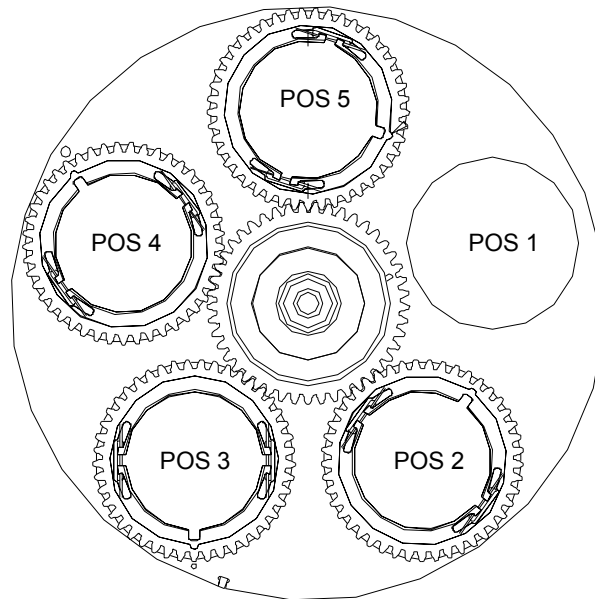

Note:
Color are simulated
and are for position
reference only.

Figure 1-2: Fixed Color Wheel 2 Standard Filters / Positions

Table 1-2: VL3015LT Spot Fixed Color Wheel 2 Standard Configuration Chart

Position	Color Filter	Part Number
1	Blue	41.9686.0495
2	Amber	41.9686.0496
3	Dark Fuchsia	41.9686.0497
4	Orange	41.9686.0498
5	Green	41.9686.0499

VL3015LT Spot Luminaire Gobo/Effects

Gobo Wheels 1, 2, and 3

These wheels have five positions, one being open. [Figure 1-3](#) illustrates the standard gobo configurations:

Figure 1-3: Gobo Wheels 1, 2 and 3 Positions

For each wheel and their associated standard gobo or gag, refer to:

- [“VL3015LT Spot Gobo Wheel 1 Standard Configuration Chart” on page 4.](#)
- [“VL3015LT Spot Gobo Wheel 2 Standard Configuration Chart” on page 4.](#)
- [“VL3015LT Spot Gobo Wheel 3 Standard Configuration Chart” on page 5.](#)