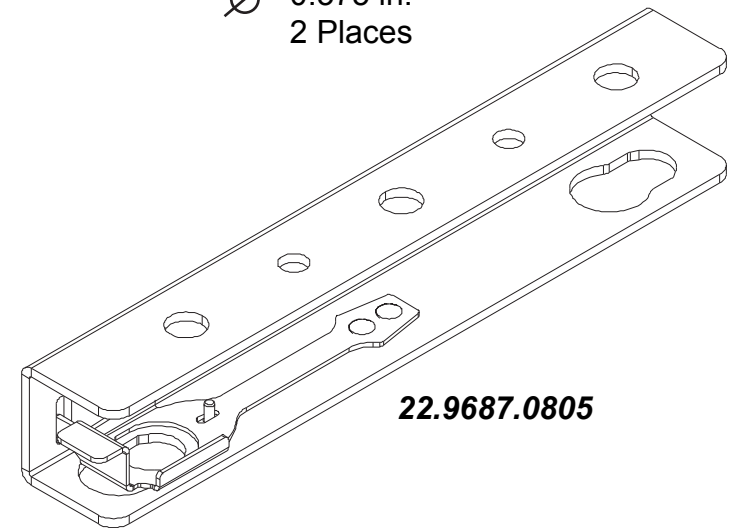

Top View

Note, holes shown are for hardware (i.e. hooks, claws, etc.) mounting.

∅ 0.516 in.
3 Places

∅ 0.375 in.
2 Places

Only for use with the following VARI***LITE** luminaires:

- VL400 Spot
- VL440 Spot
- VL770 Spot
- VL880 Spot
- VLX3 Wash