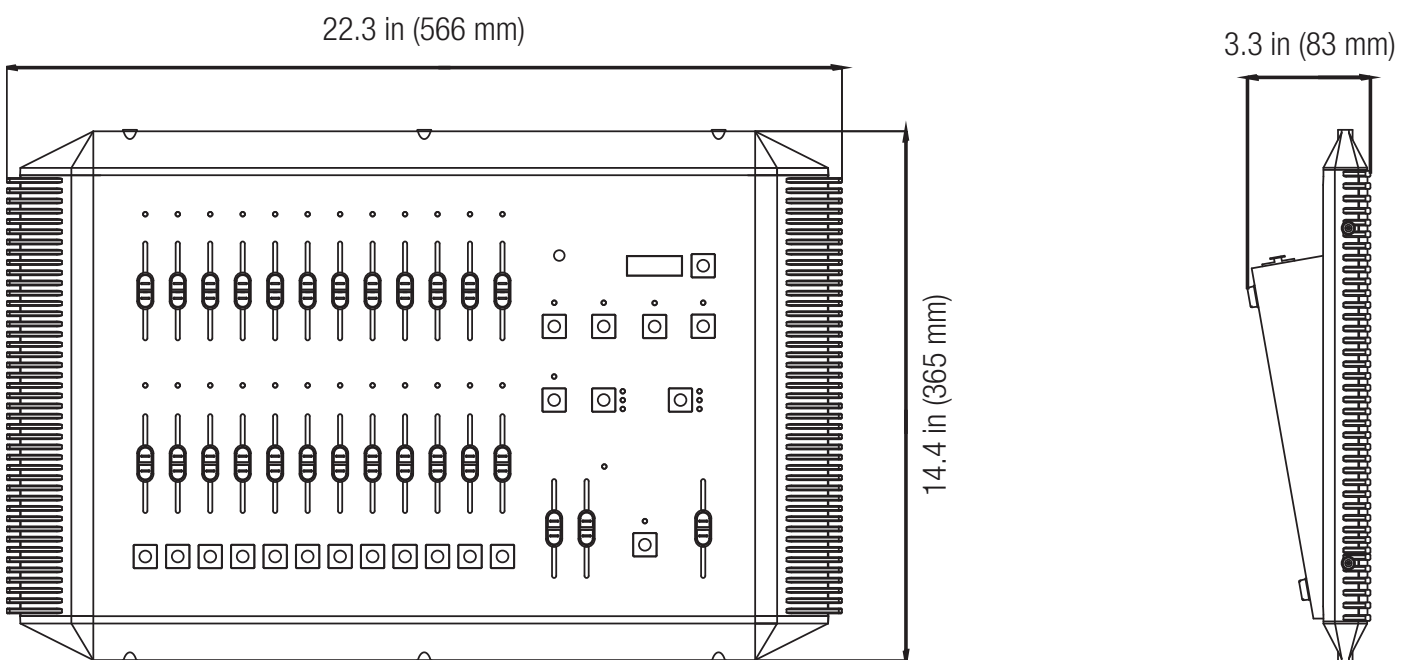

100 PLUS SERIES CONSOLE

The 100 plus series console is a small, simple to use, preset lighting control desk that also has a theatrical cue stack of 99 memories. It can be operated in 24 channel single scene mode or 12 channel two scene mode. In single scene mode multiple scenes can be set with the Hold feature. The console also has the ability to run a single effect.

100 PLUS SERIES CONSOLE

FEATURES

- Fully digital control console
- 99 memories
- 2 channel 2 scene preset, 24 channel single scene preset operation with unique Hold function in single scene mode
- Built in effect playback
- Designed for portable or rack mounting applications with removable end caps to facilitate rack mounting
- Split crossfader with time fade function
- Bump buttons
- Grand Master and Black out key
- DMX512 output
- Supplied with 90-240 volt CE, UL, cUL universal power supply

100 PLUS SERIES CONSOLE

POWER		
Operating voltage	90-240V	
CONNECTIVITY		
DMX512 (XLR5F) port	Out	
PHYSICALS		
Finish	Black	
Construction	Rigid folded sheet steel and flame retardant ABS controls	
ENVIRONMENT	°C	°F
Ambient temperature	0-40	32-104
Humidity	0% - 95% non-condensing	
DIMENSIONS	mm	in
L x W x H	566.0 x 365.0 x 83.0	22.3 x 14.4 x 3.3
WEIGHT	kg	lb
Net weight	2	4.4
WARRANTY & APPROBATIONS		
Warranty	2 years	
Approvals / Listings	CE marked with UL listed and cUL power supply	