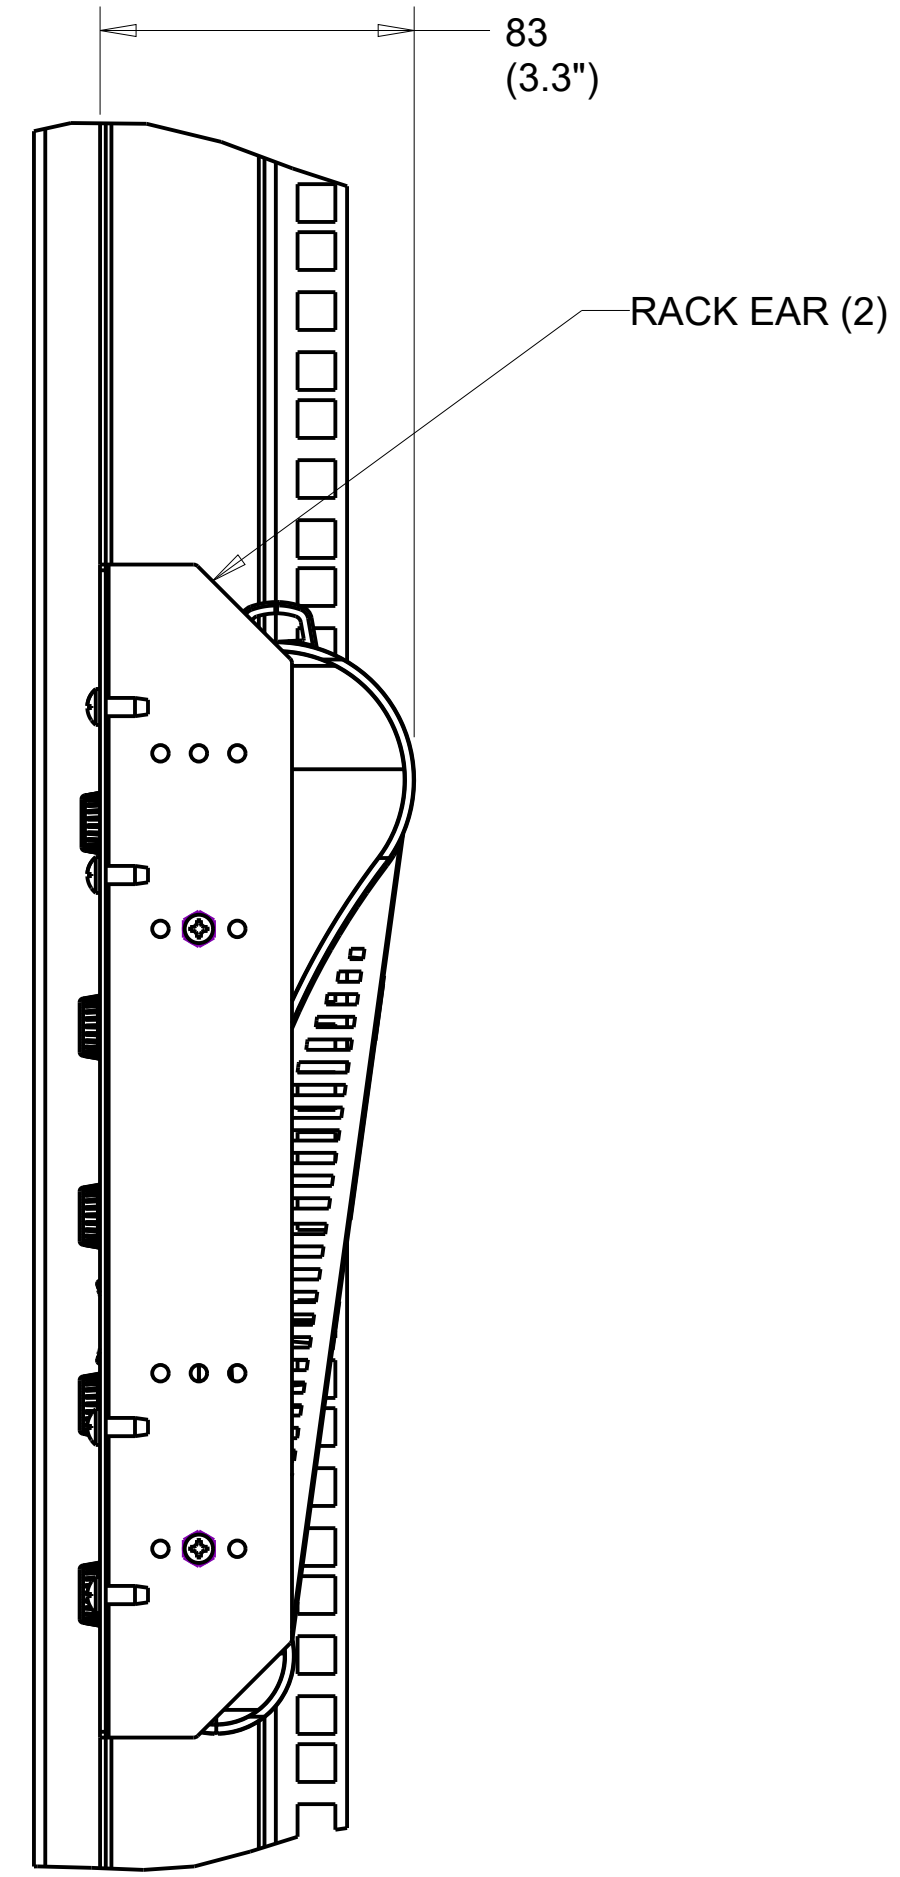

4

1

3

2

1

1U TO 2U EMPTY SPACES REQUIRED ABOVE CONSOLE FOR CABLE ROUTING DEPENDING ON CONFIGURATION

310
(12.2")
7U

83
(3.3")

RACK EAR (2)

NEO COMPACT 10 WING

NOTES:

		NEO COMPACT 10 PC WING RACK MNT OUTLINE DIMENSION DRAWING			
Strand Lighting, LLC 10911 PETAL ST. DALLAS, TX 75238	DATE 10/20	SIZE D	REVISION A	DRAWING NUMBER 54104-910	
© 2020 SIGNIFY HOLDING. ALL RIGHTS RESERVED		SCALE 0.50	CREO 3.0	SHEET 2	OF 2