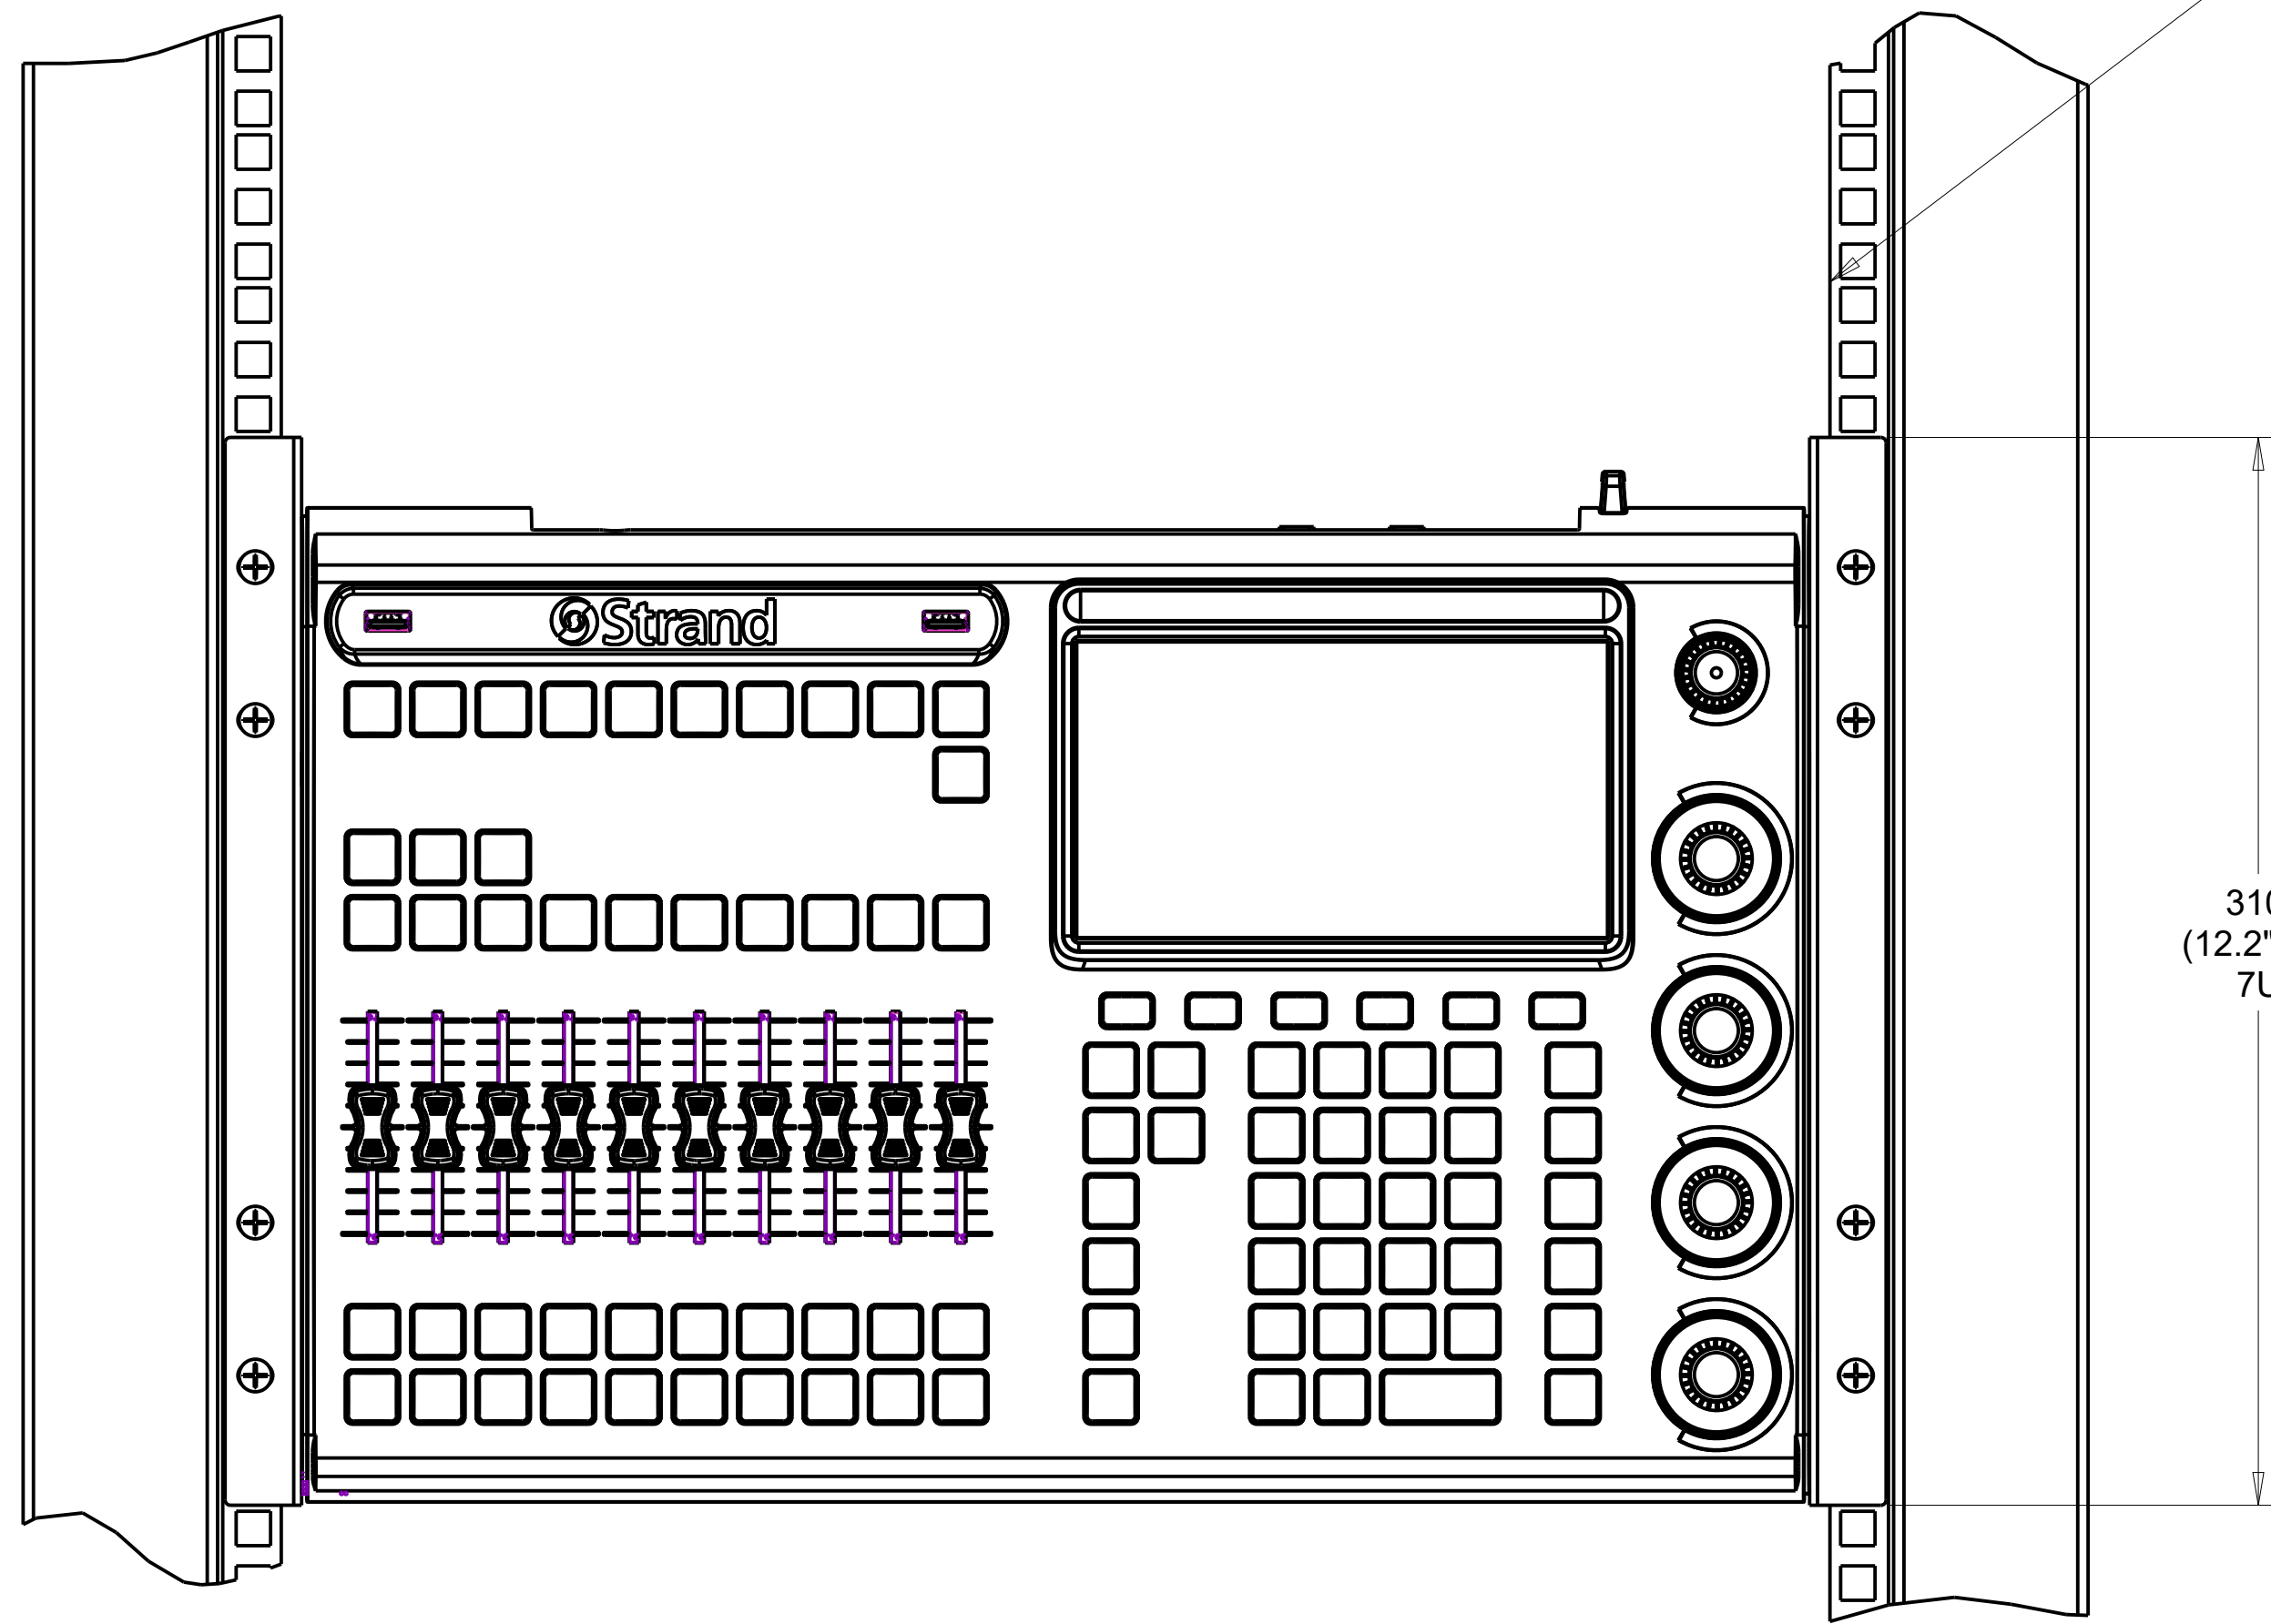

4

1

3

2

1

1U TO 2U EMPTY SPACES REQUIRED ABOVE CONSOLE FOR CABLE ROUTING DEPENDING ON CONFIGURATION

310
(12.2")
7U

83
(3.3")

RACK EAR (2)

NEO COMPACT 10 WING

NOTES:

		NEO COMPACT 10 PC WING RACK MNT OUTLINE DIMENSION DRAWING			
Strand Lighting, LLC 10911 PETAL ST. DALLAS, TX 75238	DATE 10/20	SIZE D	REVISION A	DRAWING NUMBER 54104-910	
© 2020 SIGNIFY HOLDING. ALL RIGHTS RESERVED		SCALE 0.50	CREO 3.0	SHEET 2	OF 2