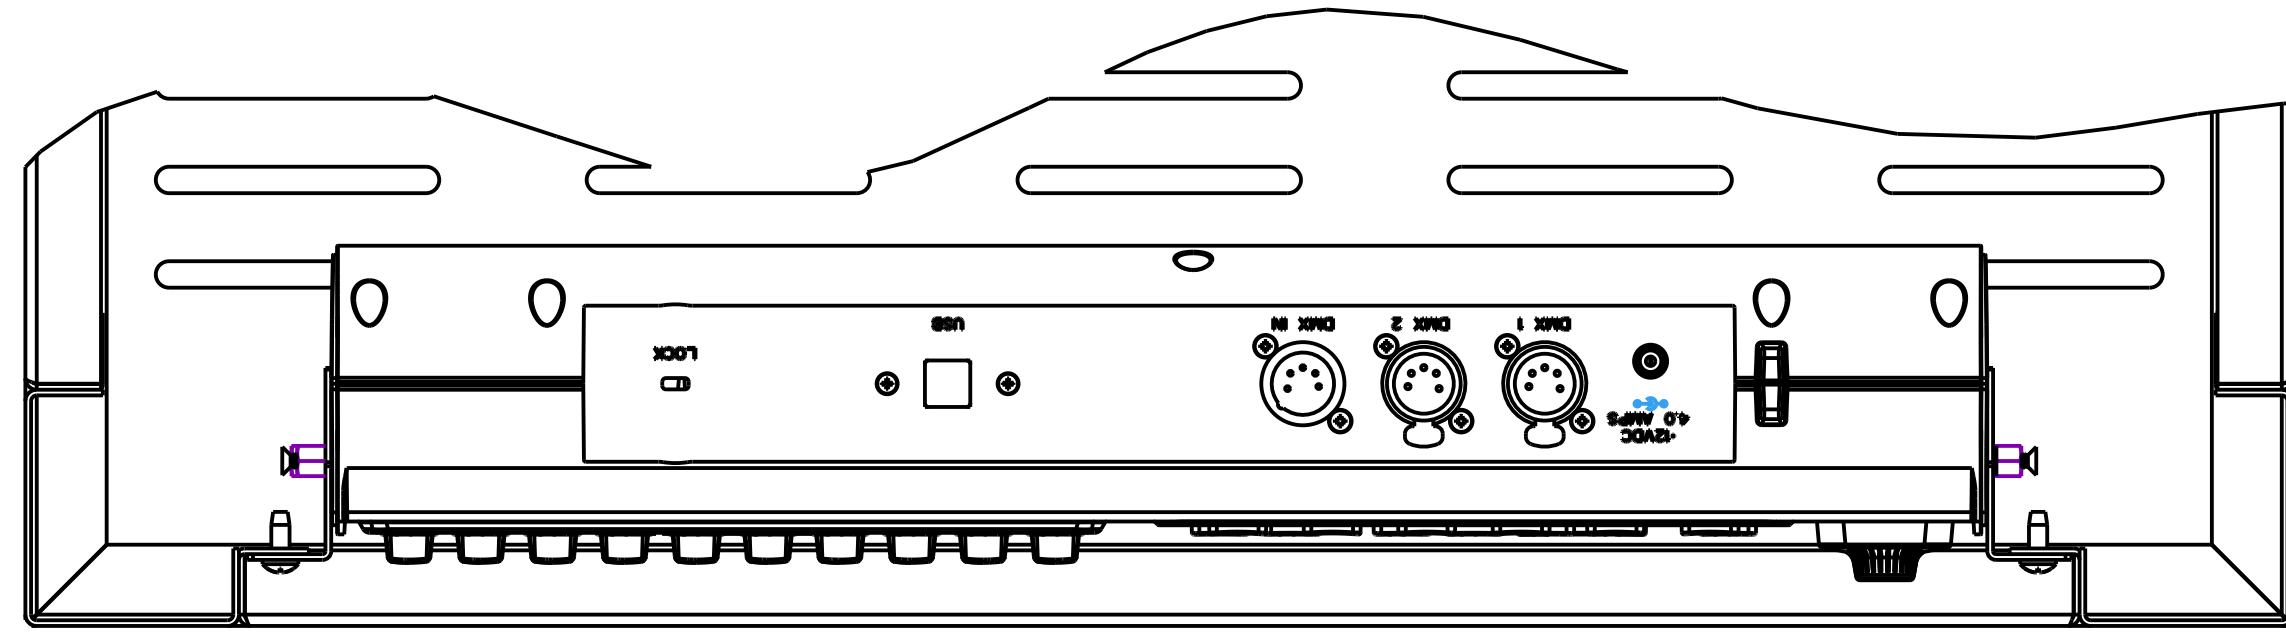

4

1

3

2

1

1U TO 2U EMPTY SPACES REQUIRED ABOVE CONSOLE FOR CABLE ROUTING DEPENDING ON CONFIGURATION

310
(12.2")
7U

83
(3.3")

RACK EAR (2)

NEO COMPACT 10 WING

NOTES:

		NEO COMPACT 10 PC WING RACK MNT OUTLINE DIMENSION DRAWING			
Strand Lighting, LLC 10911 PETAL ST. DALLAS, TX 75238	DATE 10/20	SIZE D	REVISION A	DRAWING NUMBER 54104-910	
© 2020 SIGNIFY HOLDING. ALL RIGHTS RESERVED		SCALE 0.50	CREO 3.0	SHEET 2	OF 2