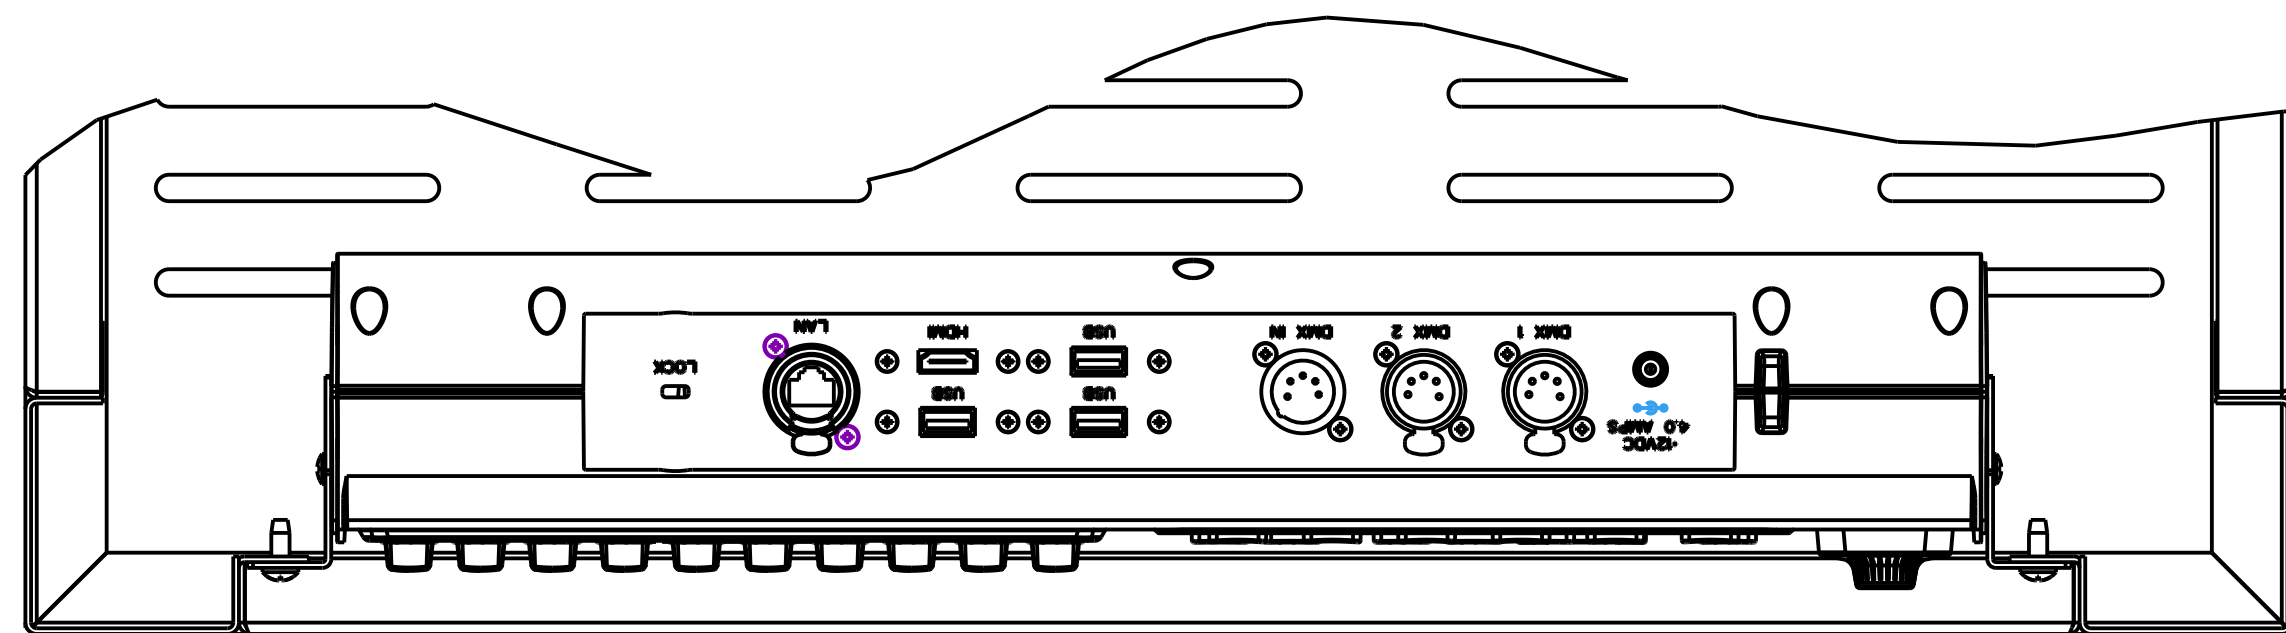

4

1

3

2

1

1U TO 2U EMPTY SPACES REQUIRED ABOVE CONSOLE FOR CABLE ROUTING DEPENDING ON CONFIGURATION

310
(12.2")
7U

NOTES:

NEO COMPACT 10 CONSOLE

Strand		NEO COMPACT 10 CONSOLE RACK MNT OUTLINE DIMENSION DRAWING			
Strand Lighting, LLC 10911 PETAL ST. DALLAS, TX 75238	DATE 10/20	SIZE D	REVISION A	DRAWING NUMBER 54104-910	
© 2020 SIGNIFY HOLDING. ALL RIGHTS RESERVED		SCALE 0.50	CREO 3.0	SHEET 1	OF 2