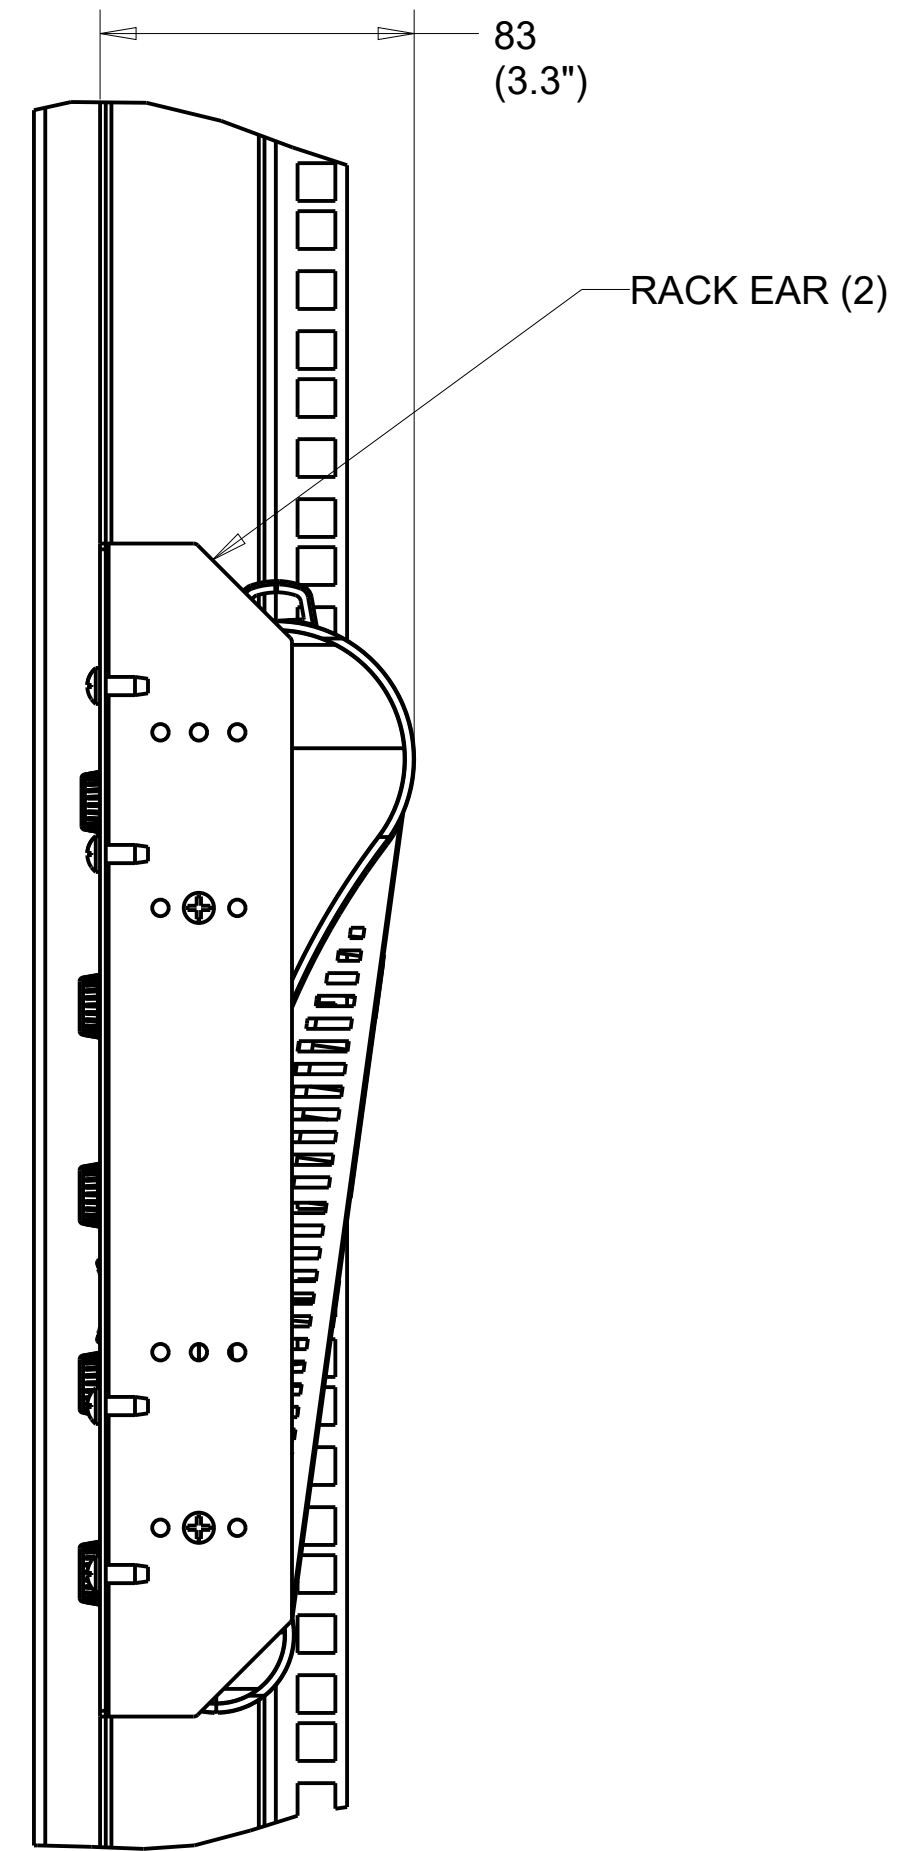

4

1

3

2

1

1U TO 2U EMPTY SPACES REQUIRED ABOVE CONSOLE FOR CABLE ROUTING DEPENDING ON CONFIGURATION

310
(12.2")
7U

NOTES:

NEO COMPACT 10 CONSOLE

Strand		NEO COMPACT 10 CONSOLE RACK MNT OUTLINE DIMENSION DRAWING			
Strand Lighting, LLC 10911 PETAL ST. DALLAS, TX 75238	DATE 10/20	SIZE D	REVISION A	DRAWING NUMBER 54104-910	
© 2020 SIGNIFY HOLDING. ALL RIGHTS RESERVED		SCALE 0.50	CREO 3.0	SHEET 1	OF 2