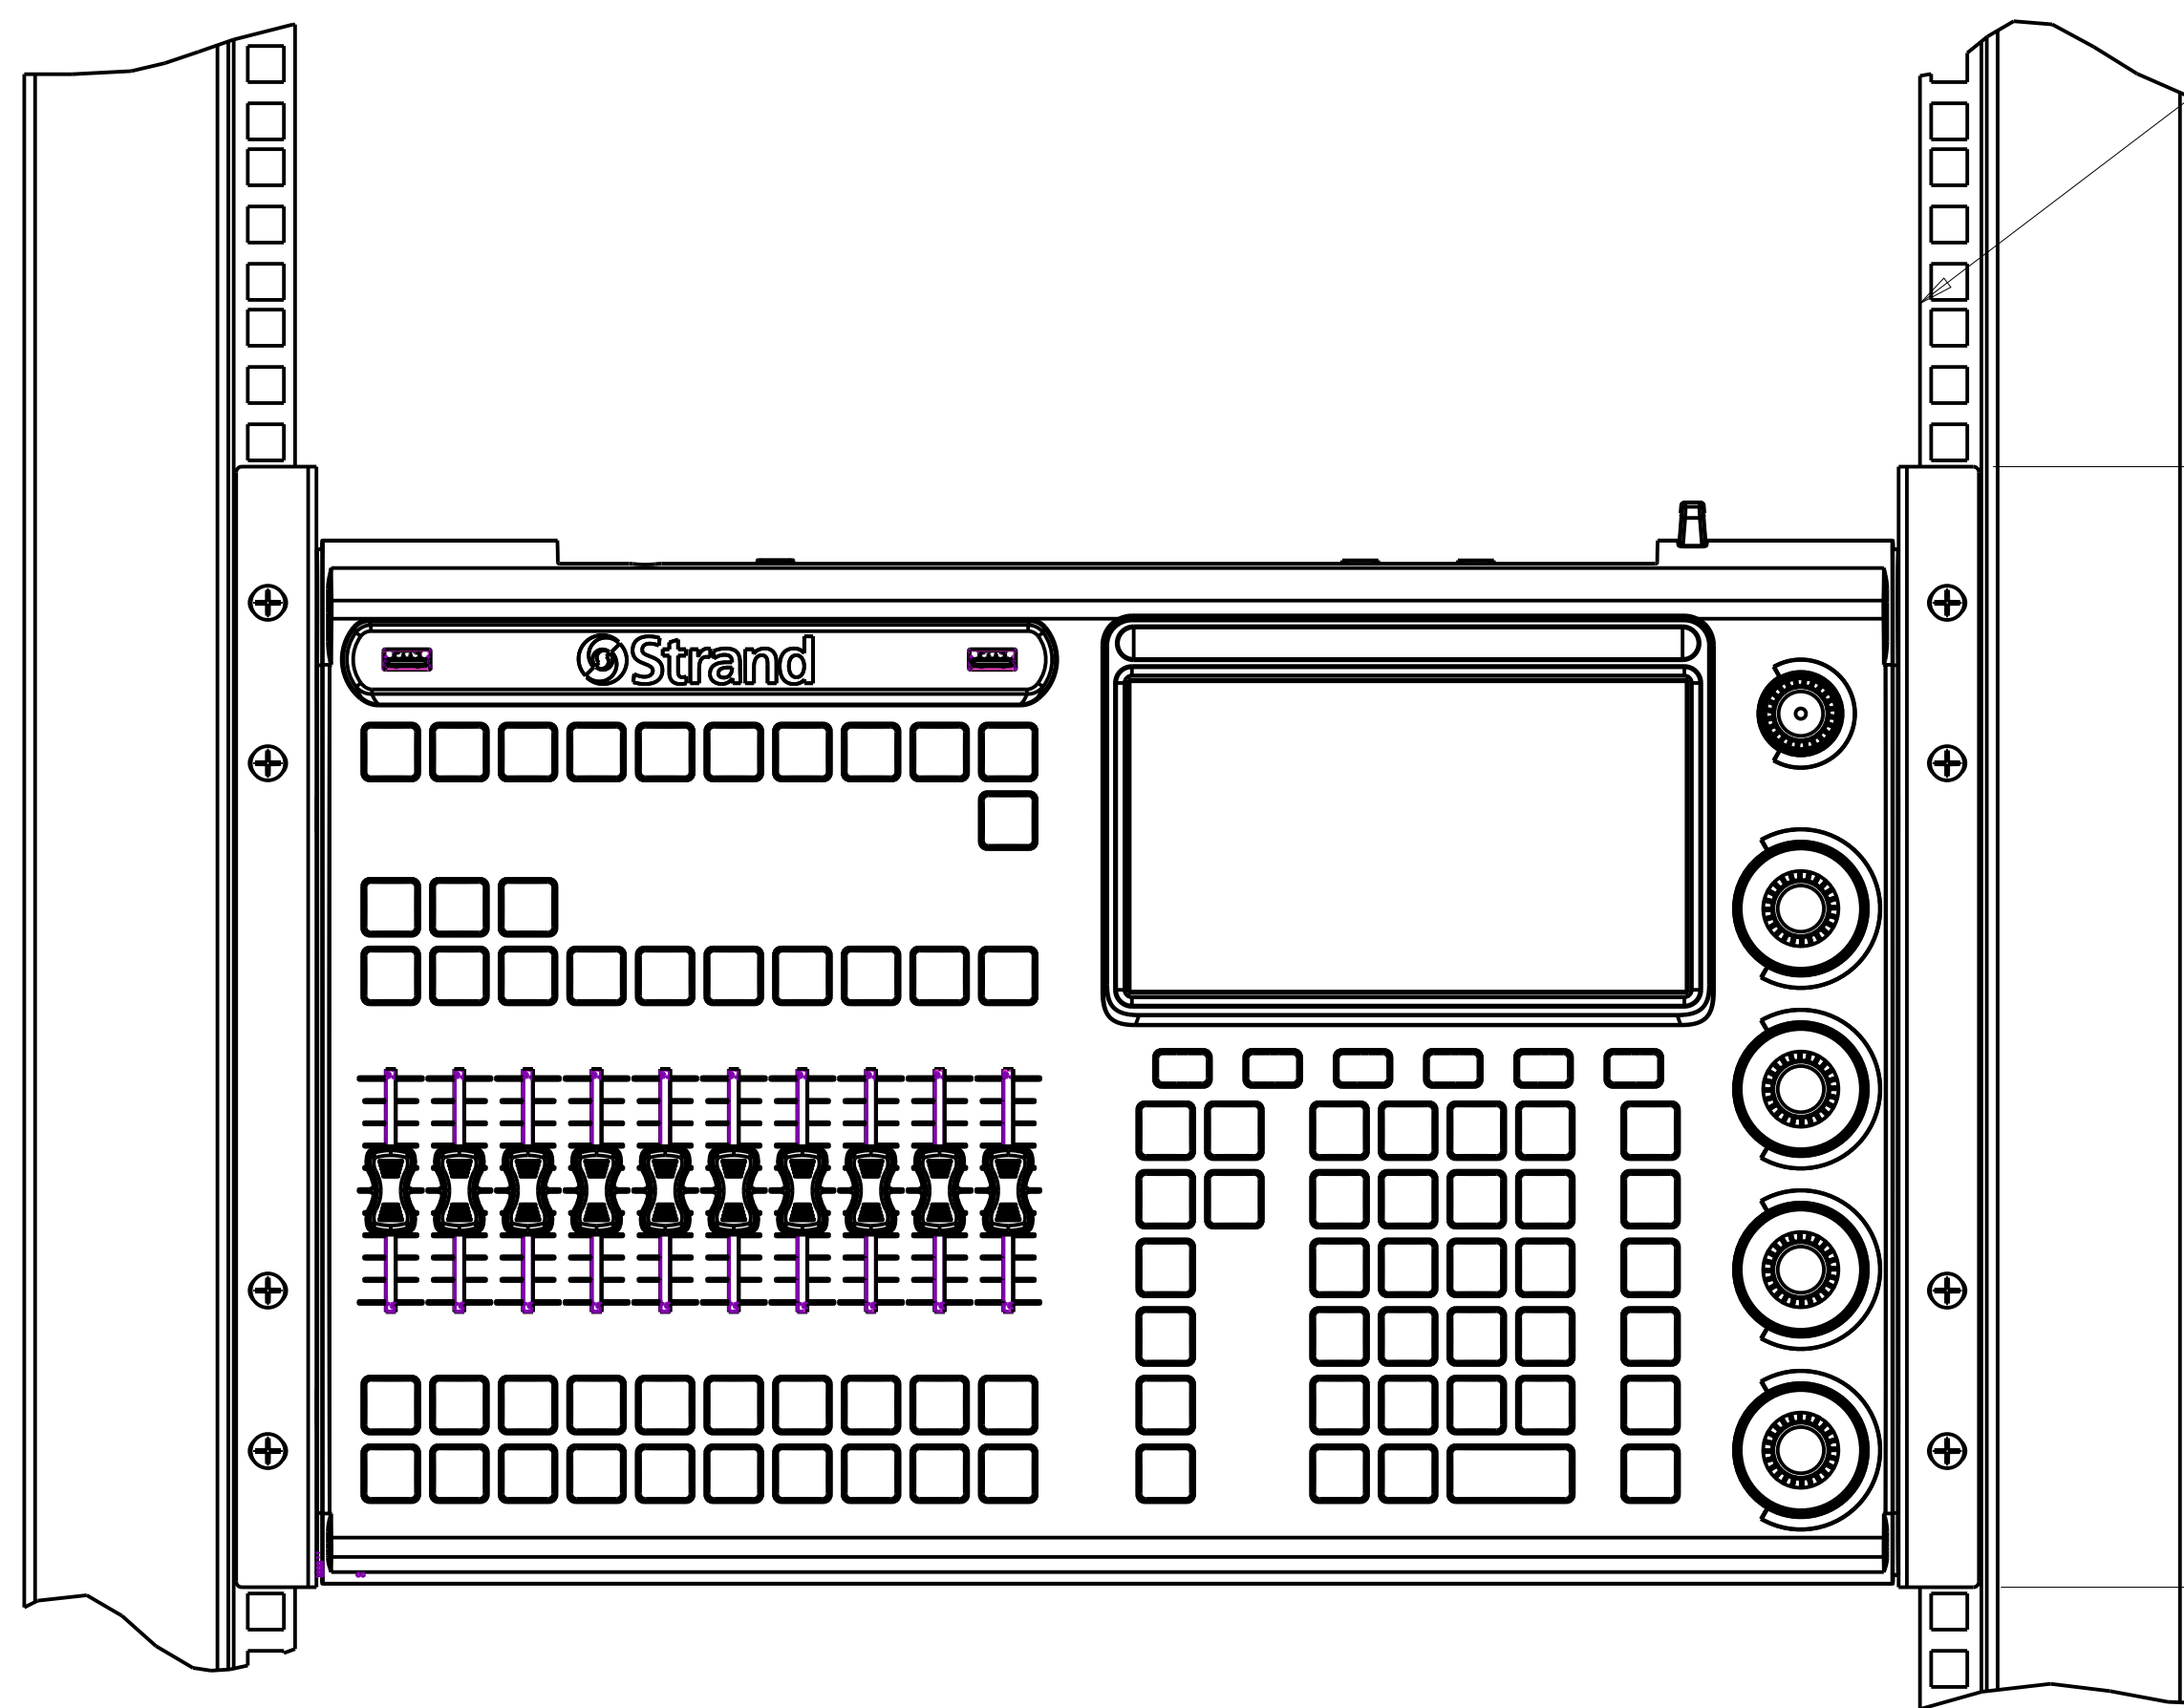

4

1

3

2

1

1U TO 2U EMPTY SPACES REQUIRED ABOVE CONSOLE FOR CABLE ROUTING DEPENDING ON CONFIGURATION

310
(12.2")
7U

NOTES:

NEO COMPACT 10 CONSOLE

Strand		NEO COMPACT 10 CONSOLE RACK MNT OUTLINE DIMENSION DRAWING			
Strand Lighting, LLC 10911 PETAL ST. DALLAS, TX 75238	DATE 10/20	SIZE D	REVISION A	DRAWING NUMBER 54104-910	
© 2020 SIGNIFY HOLDING. ALL RIGHTS RESERVED		SCALE 0.50	CREO 3.0	SHEET 1	OF 2