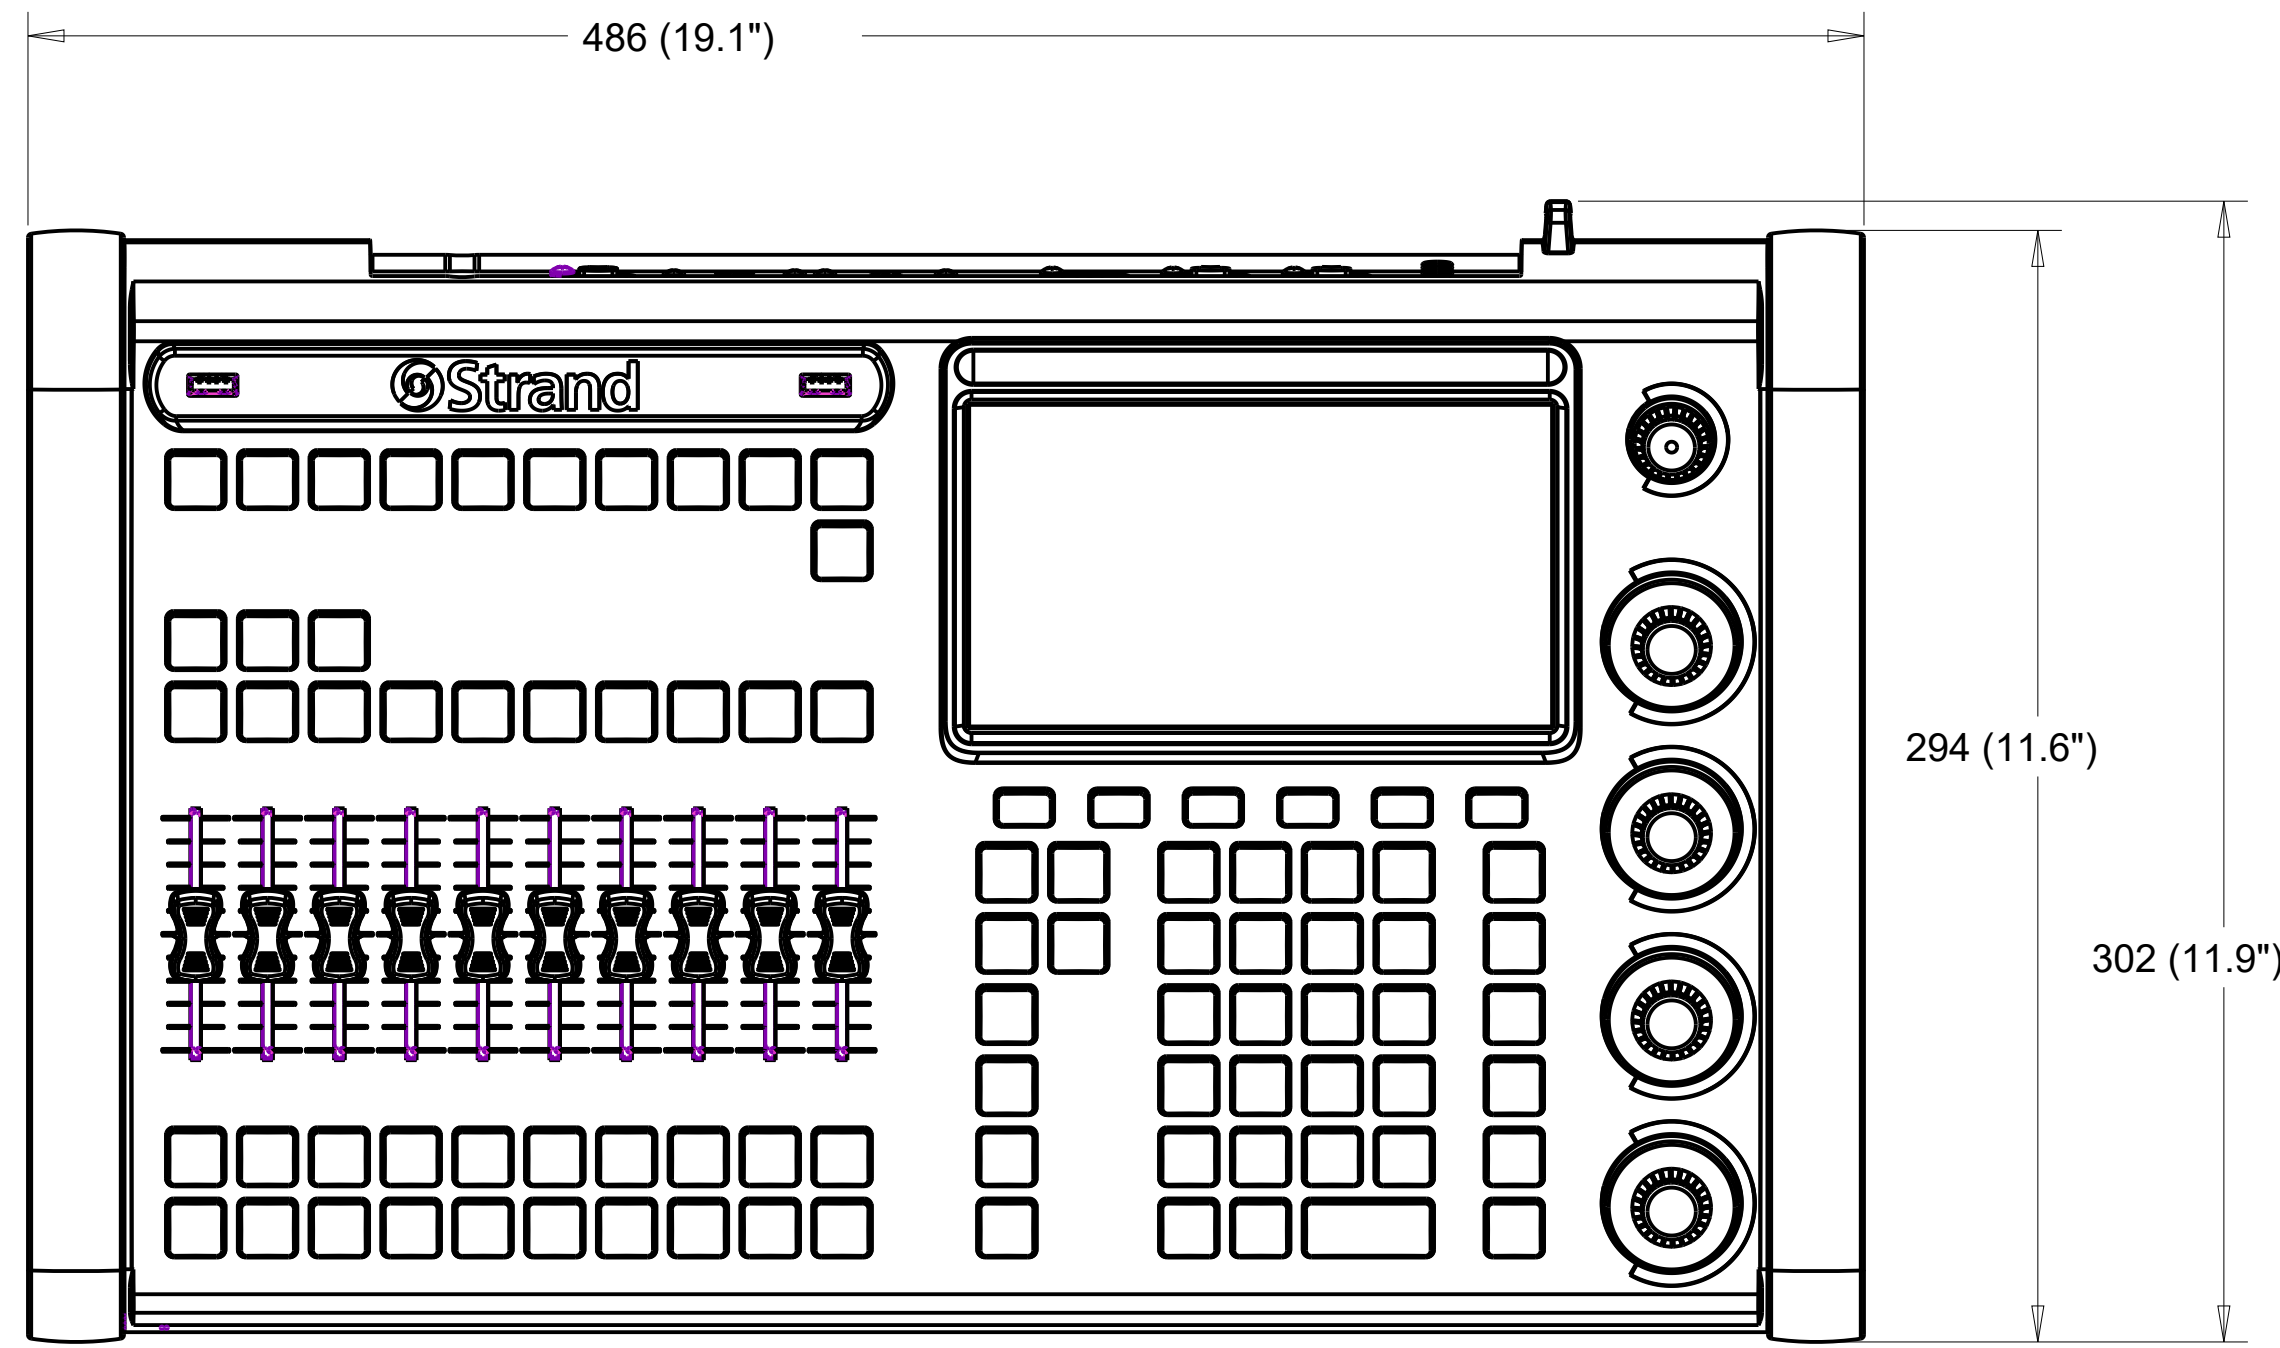

4

1

3

2

1

NOTES:

Strand		NEO COMPACT 10 CONSOLE OUTLINE DIMENSION DRAWING			
Strand Lighting, LLC 10911 PETAL ST. DALLAS, TX 75238	DATE 10/20	SIZE D	REVISION A	DRAWING NUMBER 54104-010	
© 2020 SIGNIFY HOLDING. ALL RIGHTS RESERVED		SCALE 0.50	CREO 3.0	SHEET 1	OF 1