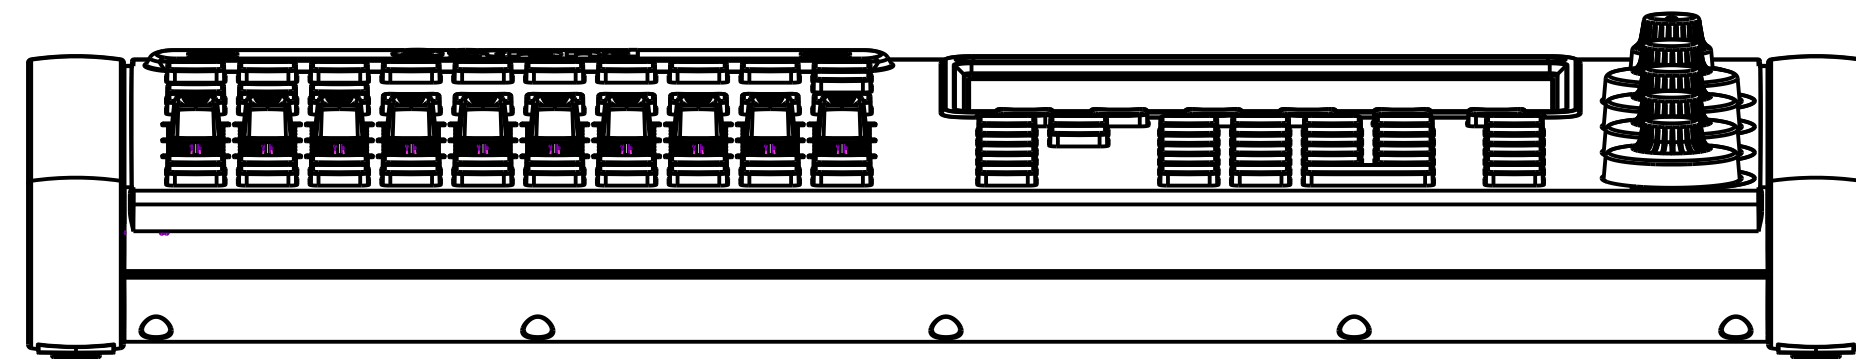

4

1

3

2

1

NOTES:

Strand		NEO COMPACT 10 CONSOLE OUTLINE DIMENSION DRAWING			
Strand Lighting, LLC 10911 PETAL ST. DALLAS, TX 75238	DATE 10/20	SIZE D	REVISION A	DRAWING NUMBER 54104-010	
© 2020 SIGNIFY HOLDING. ALL RIGHTS RESERVED		SCALE 0.50	CREO 3.0	SHEET 1	OF 1