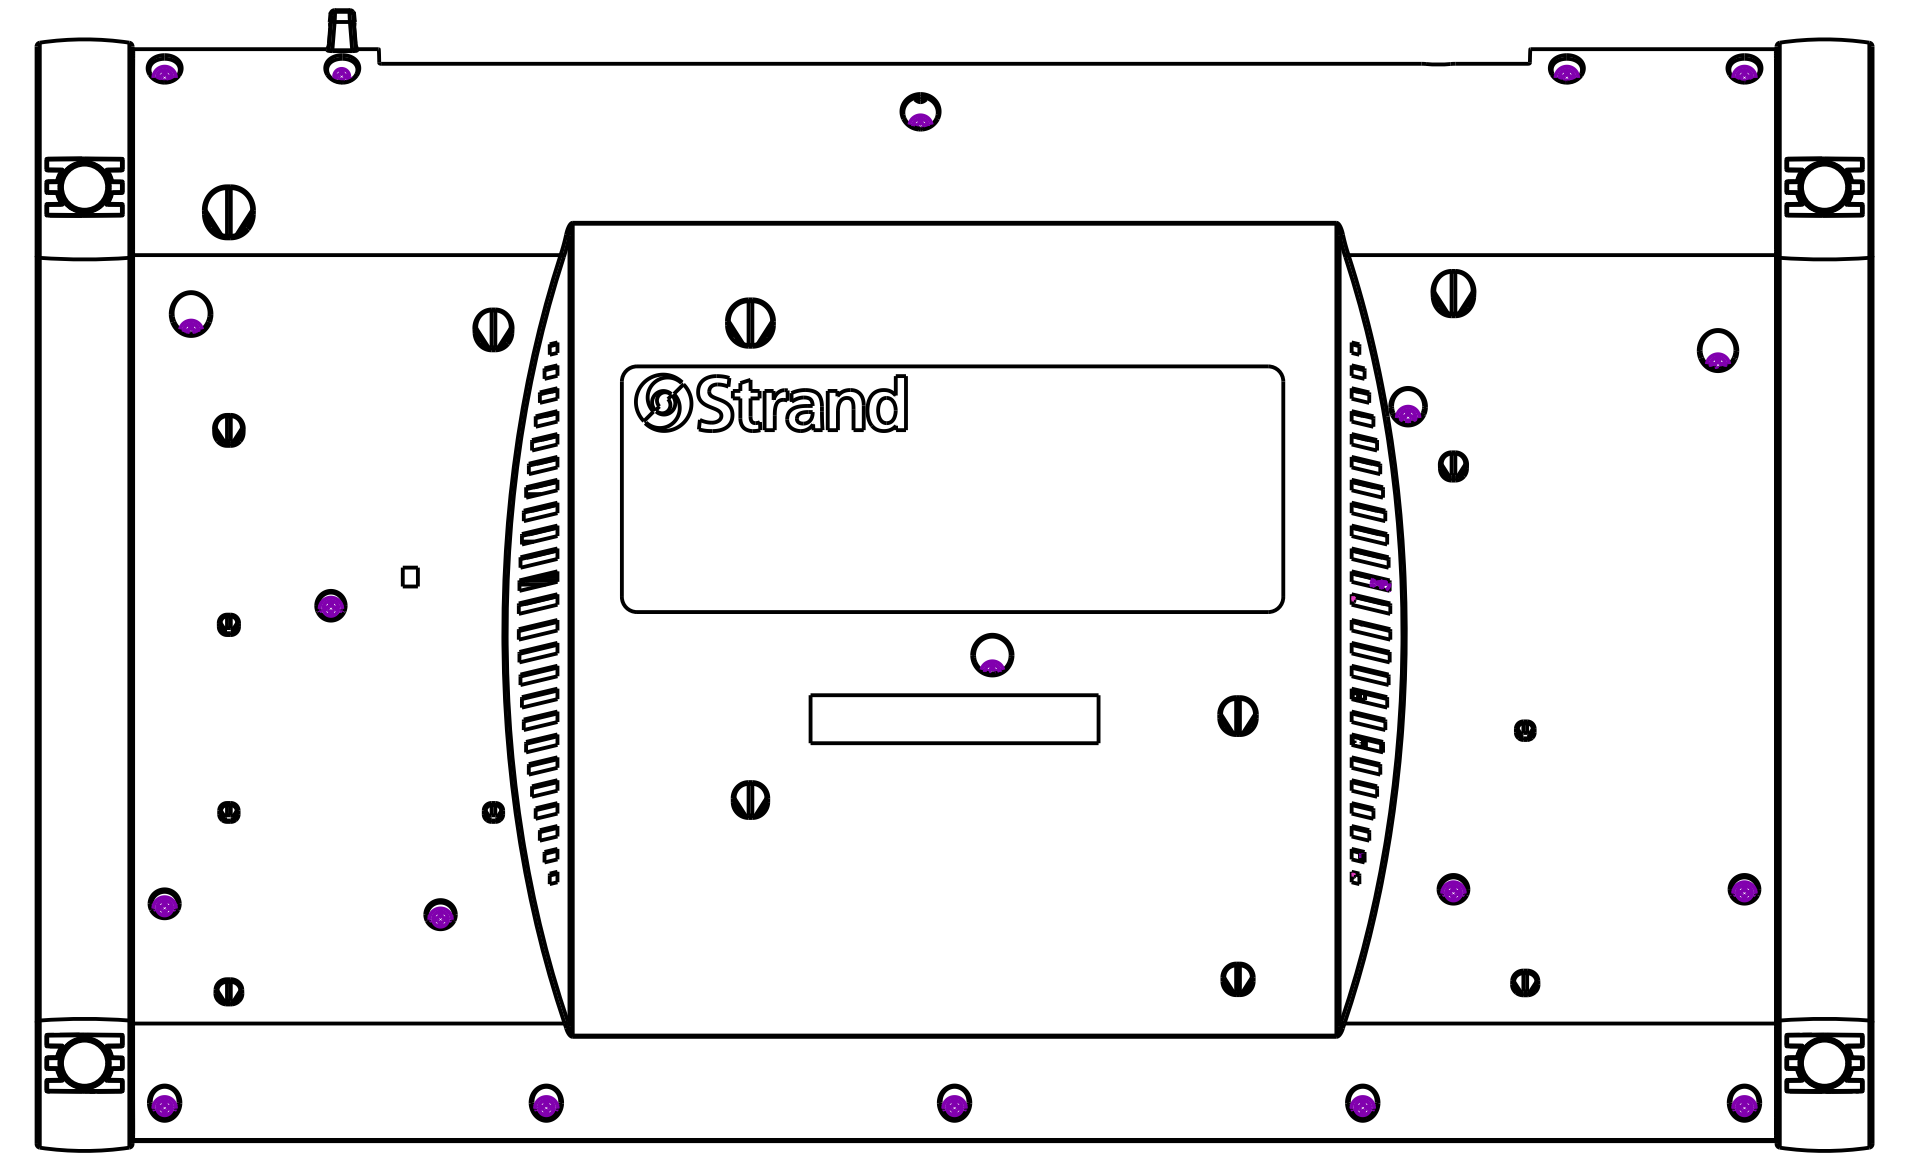

4

1

3

2

1

NOTES:

Strand		NEO COMPACT 10 CONSOLE OUTLINE DIMENSION DRAWING			
Strand Lighting, LLC 10911 PETAL ST. DALLAS, TX 75238	DATE 10/20	SIZE D	REVISION A	DRAWING NUMBER 54104-010	
© 2020 SIGNIFY HOLDING. ALL RIGHTS RESERVED		SCALE 0.50	CREO 3.0	SHEET 1	OF 1