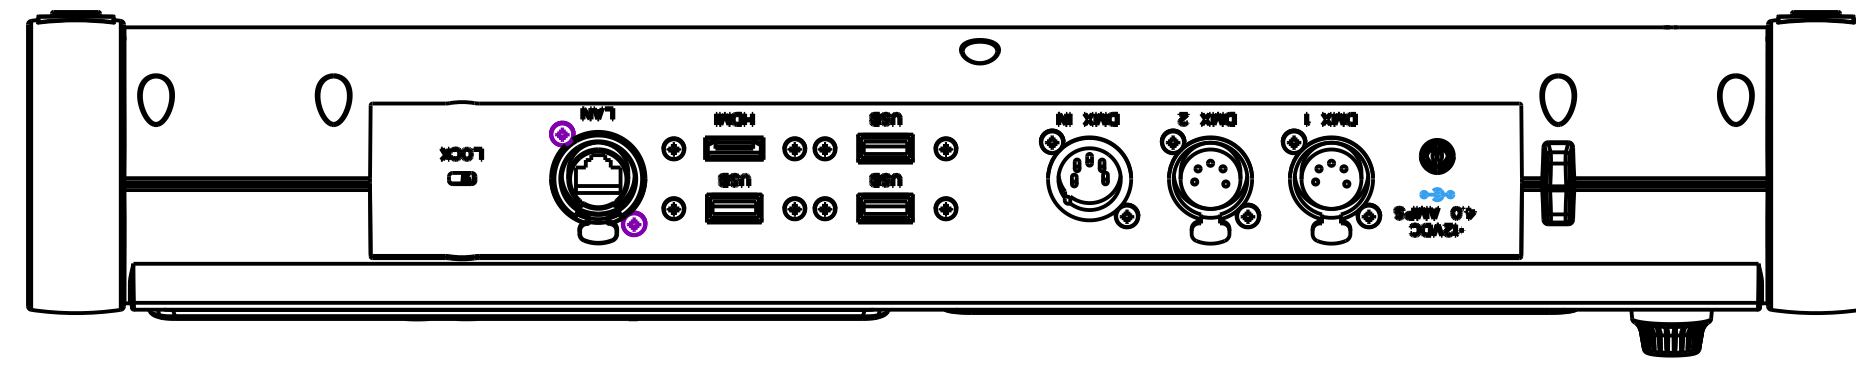

4

1

3

2

1

NOTES:

Strand		NEO COMPACT 10 CONSOLE OUTLINE DIMENSION DRAWING			
Strand Lighting, LLC 10911 PETAL ST. DALLAS, TX 75238	DATE 10/20	SIZE D	REVISION A	DRAWING NUMBER 54104-010	
© 2020 SIGNIFY HOLDING. ALL RIGHTS RESERVED		SCALE 0.50	CREO 3.0	SHEET 1	OF 1