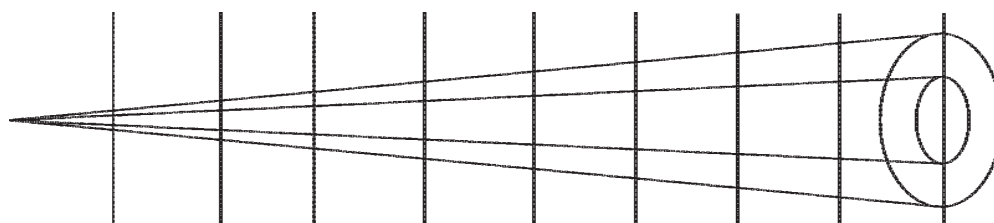

Selecon

RAMA 175 HP

FEATURES

- Higher colour temperature (3300K) crisp white light, from a compact, lightweight luminaire
- Cool touch design, with operator touch points protected from the heat
- Constructed of aluminium extrusion and moulded engineering plastics
- Integrated safety bond rated for the fitting; maximum free length = 670mm
- Adjustable yoke balance point
- Easy access to lamp or cleaning from the 'swingdown' door; disconnects the power supply on opening
- Smooth 'posi-slide' focus system, no metal to metal contact
- Heat-insulated rear grab
- Tilt and focus scales are in real degrees allowing for accurate recording or pre focusing

Selecon

RAMA 175 HP

SOURCE		
Type	80V	
Wattage (max)	1200	
Average life (hrs)	300	
OPTICAL PERFORMANCE		
Output lumens	27,500	
BEAM	7°	50°
Peak candela	261,000	18,750
LENS		
Length	150mm	
POWER		
Operating voltage	100-240VAC	
Wattage	1.2.0kW	
PHYSICALS		
Finish	Black	
Construction	Formed steel assembly	
DIMENSIONS	mm	in
H x W x D	405 x 290 x 370	15.9 x 11.4 x 14.6
WEIGHT	kg	lb
Net weight	5.3	11.7
WARRANTY & APPROBATIONS		
Warranty	3 years	
Approvals / Listings	CE	

Selecon

RAMA 175 HP

BEAM DIAMETER (m)

5°	0	0.2	0.5	0.7	1.0	1.2	1.5	1.7	2.0
60°	0	1.9	3.7	5.6	7.5	9.3	11.2	13.1	14.9

THROW DISTANCE (m)

	0	2	4	6	8	10	12	14	16
LIGHT OUTPUT (LUX)									
Spot		65250	16313	7250	4078	2610	1813	1331	1020
Flood		4688	1172	521	293	188	130	96	73