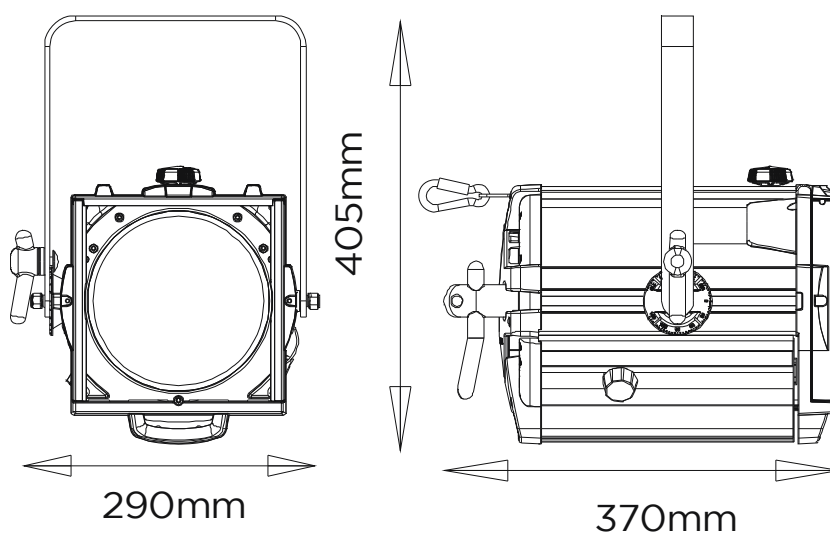

The Rama 175 High Performance 80V Fresnel produces a beam approaching the visual output of a mains voltage 2.0kW Fresnel. The cool touch features, small size and light weight make this a very operator-friendly luminaire which is available with your choice of either an 80V independent variable output power supply with direct DMX control or a standard 80V power supply for 220-240V dimmer output connection.

Selecon

RAMA 175 HP

FEATURES

- Higher colour temperature (3300K) crisp white light, from a compact, lightweight luminaire
- Cool touch design, with operator touch points protected from the heat
- Constructed of aluminium extrusion and moulded engineering plastics
- Integrated safety bond rated for the fitting; maximum free length = 670mm
- Adjustable yoke balance point
- Easy access to lamp or cleaning from the 'swingdown' door; disconnects the power supply on opening
- Smooth 'posi-slide' focus system, no metal to metal contact
- Heat-insulated rear grab
- Tilt and focus scales are in real degrees allowing for accurate recording or pre focusing

Selecon

RAMA 175 HP

SOURCE		
Type	80V	
Wattage (max)	1200	
Average life (hrs)	300	
OPTICAL PERFORMANCE		
Output lumens	27,500	
BEAM	7°	50°
Peak candela	261,000	18,750
LENS		
Length	150mm	
POWER		
Operating voltage	100-240VAC	
Wattage	1.2.0kW	
PHYSICALS		
Finish	Black	
Construction	Formed steel assembly	
DIMENSIONS	mm	in
H x W x D	405 x 290 x 370	15.9 x 11.4 x 14.6
WEIGHT	kg	lb
Net weight	5.3	11.7
WARRANTY & APPROBATIONS		
Warranty	3 years	
Approvals / Listings	CE	

Selecon

RAMA 175 HP

BEAM DIAMETER (m)

5°	0	0.2	0.5	0.7	1.0	1.2	1.5	1.7	2.0
60°	0	1.9	3.7	5.6	7.5	9.3	11.2	13.1	14.9

THROW DISTANCE (m)

	0	2	4	6	8	10	12	14	16
LIGHT OUTPUT (LUX)									
Spot		65250	16313	7250	4078	2610	1813	1331	1020
Flood		4688	1172	521	293	188	130	96	73