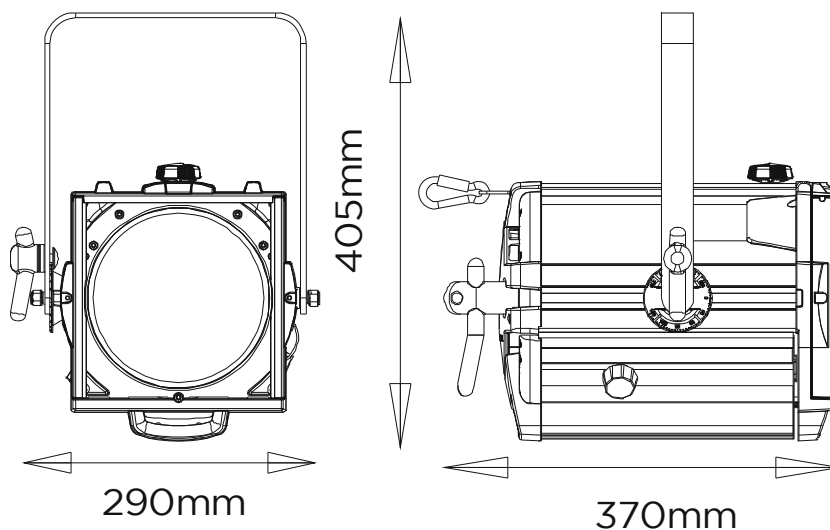

### FEATURES

- Custom lens delivers up to 50% more light, and unmatched beam quality
- Integrated safety bond rated for the fitting; maximum free length = 830mm.
- Adjustable yoke balance point
- 'Swing-down' door for easy access to lamp or cleaning. Disconnects the mains power supply on opening
- Smooth 'posi-slide' focus system, no metal to metal contact
- Constructed of aluminium extrusion and moulded engineering plastics
- Cooler operation due to use of engineering plastics on front (colour frame mount) and rear of luminaire
- Heat-insulated rear grab-handle which doubles as handy storage for the 1m cable length
- Tilt and focus scale is in real degrees allowing for accurate WSYIWYG implementation

## RAMA 175 HP PC

SOURCE		
Type	80V	
Wattage (max)	1200	
Average life (hrs)	300	
OPTICAL PERFORMANCE		
Output lumens	27,500	
BEAM	7°	50°
Peak candela	261,000	18,750
LENS		
Length	150mm	
POWER		
Operating voltage	100-240VAC	
Wattage	1.2.0kW	
PHYSICALS		
Finish	Black	
Construction	Aluminium extrusion and moulded engineering plastics	
DIMENSIONS	mm	in
H x W x D	405 x 290 x 370	15.9 x 11.4 x 14.6
WEIGHT	kg	lb
Net weight	5.3	11.7
WARRANTY & APPROBATIONS		
Warranty	3 years	
Approvals / Listings	CE	

## RAMA 175 HP PC

BEAM DIAMETER (m)									
<b>4.5°</b>	0	0.2	0.3	0.5	0.6	0.8	0.9	1.1	1.3
<b>62°</b>	0	2.4	4.8	7.2	9.6	12.0	14.4	16.8	19.2

THROW DISTANCE (m)									
	0	2	4	6	8	10	12	14	16
LIGHT OUTPUT (LUX)									
<b>Spot</b>		85500	21375	9500	5344	3420	2375	1745	1336
<b>Flood</b>		3552	888	395	222	142	99	72	56