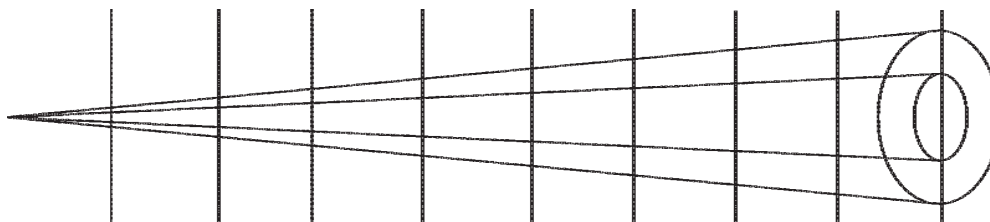

Selecon

RAMA 175 HP PC

BEAM DIAMETER (m)									
4.5°	0	0.2	0.3	0.5	0.6	0.8	0.9	1.1	1.3
62°	0	2.4	4.8	7.2	9.6	12.0	14.4	16.8	19.2

THROW DISTANCE (m)									
	0	2	4	6	8	10	12	14	16
LIGHT OUTPUT (LUX)									
Spot		85500	21375	9500	5344	3420	2375	1745	1336
Flood		3552	888	395	222	142	99	72	56

PRODUCT NAME	ORDER CODE
Rama 175 PC - GX9.5 lamp base	16RAPC175
Rama 175 PC - G22 lamp base	16RAPC175G22
Rama 175 PC - GX9.5 lamp base for motorised yoke	16RAPC175MY
Rama barndoor	20BDRA
Rama barndoor - eight leaf	20BDRA8
Rama lens safety mesh	20SM6

© 2018 Signify Holding. All rights reserved.

All trademarks are owned by Signify Holding or their respective owners. The information provided herein is subject to change, without notice. Signify does not give any representation or warranty as to the accuracy or completeness of the information included herein and shall not be liable for any action in reliance thereon. The information presented in this document is not intended as any commercial offer and does not form part of any quotation or contract, unless otherwise agreed by Signify. Data subject to change.

Ref: 16RAPC175-100-00