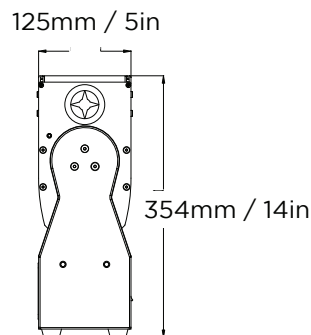

ENVIRONMENT

	°C	°F
Operating temperature	0-40	32-107

PHYSICALS

IP rating	IP20
Finish	Black
Mounting position	Any
Construction	Metal frame, plastic covers

DIMENSIONS

	mm	in
L x H x W	780 x 129 x 354	30.7 x 5 x 14
Hanging centers	780	30.7
	Fixtures can sit side-by-side, in a straight line vertically or horizontally	

WEIGHT

	kg	lb
Net weight	19	41.8

WARRANTY & APPROBATIONS

Warranty	2 years
Approvals / listings	CE, ETL, UL, FCC CSA, RoHS, ISO 9001

Showline

SL BAR 720ZT

PRODUCT NAME	REGION	ORDER CODE
Vari-Lite SL BAR 720ZT IP20 complete with powerCON to bare-end cable	EMEA / APAC	88-095-6682-36 SLBAR620
Vari-Lite SL BAR 720ZT IP20 complete with powerCON to UL3 plug	Americas	88-095-6912-36
Luminaire programing kit		PEGASUS