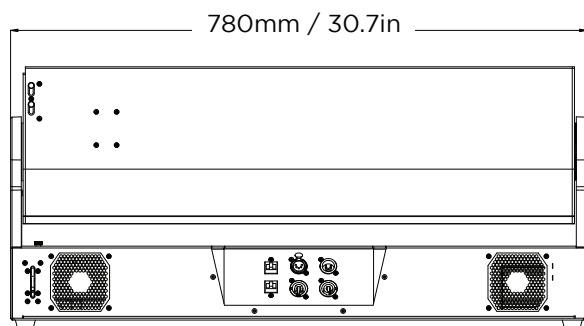

ENVIRONMENT

	°C	°F
Operating temperature	0-40	32-107

PHYSICALS

IP rating	IP20
Finish	Black
Mounting position	Any
Construction	Metal frame, plastic covers

DIMENSIONS

	mm	in
L x H x W	780 x 129 x 354	30.7 x 5 x 14
Hanging centers	780	30.7
	Fixtures can sit side-by-side, in a straight line vertically or horizontally	

WEIGHT

	kg	lb
Net weight	19	41.8

WARRANTY & APPROBATIONS

Warranty	2 years
Approvals / listings	CE, ETL, UL, FCC CSA, RoHS, ISO 9001

Showline

SL BAR 720ZT

PRODUCT NAME	REGION	ORDER CODE
Vari-Lite SL BAR 720ZT IP20 complete with powerCON to bare-end cable	EMEA / APAC	88-095-6682-36 SLBAR620
Vari-Lite SL BAR 720ZT IP20 complete with powerCON to UL3 plug	Americas	88-095-6912-36
Luminaire programing kit		PEGASUS