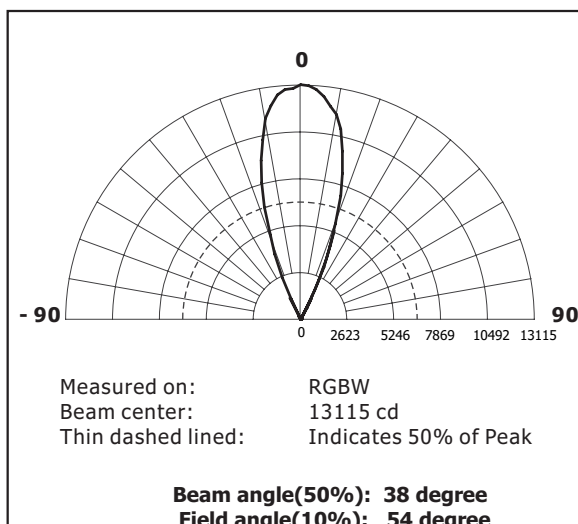

SL BAR 720ZT

▶ Photometric Data(Maximum zoom, Calibration off)

Luminaire specifications

Optical system: Zoom range 5.5 to 38 degree @50%

Beam angle(50%): 38 degree

Field angle(10%): 54 degree

CRI: /

Illuminance

DISTANCE	1m	2m	3m	5m
COLOR	Lux	Lux	Lux	Lux
Red	2875	719	319	115
Green	5000	1250	556	200
Blue	600	150	67	24
White	7000	1750	778	280
RGBW	13115	3279	1457	525

Light output

COLOR	Total (lumens)	Power(watts)	Efficacy(lm/W)
R	1102	76	14.5
G	1917	109	17.6
B	230	91	2.53
W	2683	92	29.2
RGBW	5031	323	15.6

Full intensity in RGBW

Light distribution

IES file is also available

Isolux diagram

At 3m distance

- 3% 44 lx
- 5% 73 lx
- 10% 146 lx
- 30% 437 lx
- 50% 729 lx