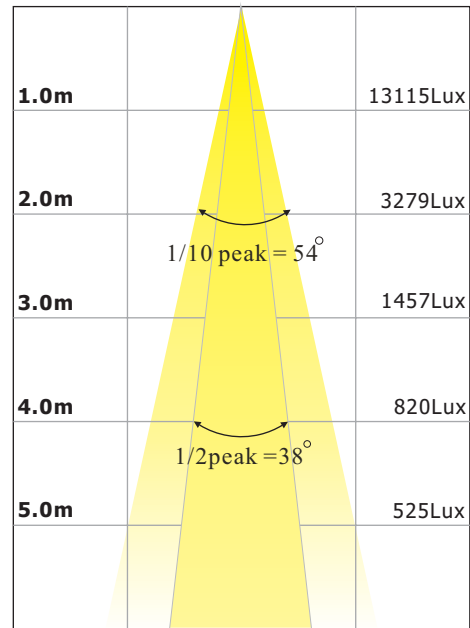

SL BAR 720ZT

▶ Photometric Data(Maximum zoom, Calibration off)

Luminaire specifications

Optical system: Zoom range 5.5 to 38 degree @50%

Beam angle(50%): 38 degree

Field angle(10%): 54 degree

CRI: /

Illuminance

DISTANCE	1m	2m	3m	5m
COLOR	Lux	Lux	Lux	Lux
Red	2875	719	319	115
Green	5000	1250	556	200
Blue	600	150	67	24
White	7000	1750	778	280
RGBW	13115	3279	1457	525

Light output

COLOR	Total (lumens)	Power(watts)	Efficacy(lm/W)
R	1102	76	14.5
G	1917	109	17.6
B	230	91	2.53
W	2683	92	29.2
RGBW	5031	323	15.6

Full intensity in RGBW

Light distribution

IES file is also available

Isolux diagram

At 3m distance

- 3% 44 lx
- 5% 73 lx
- 10% 146 lx
- 30% 437 lx
- 50% 729 lx