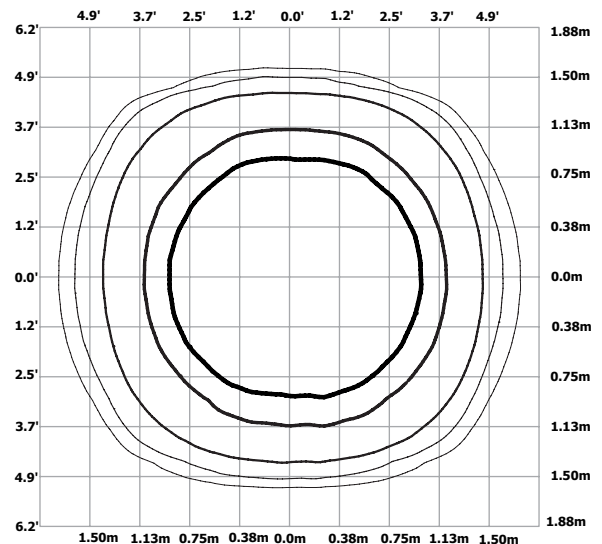

SL BAR 720ZT

▶ Photometric Data(Maximum zoom, Calibration off)

Luminaire specifications

Optical system: Zoom range 5.5 to 38 degree @50%

Beam angle(50%): 38 degree

Field angle(10%): 54 degree

CRI: /

Illuminance

DISTANCE	1m	2m	3m	5m
COLOR	Lux	Lux	Lux	Lux
Red	2875	719	319	115
Green	5000	1250	556	200
Blue	600	150	67	24
White	7000	1750	778	280
RGBW	13115	3279	1457	525

Light output

COLOR	Total (lumens)	Power(watts)	Efficacy(lm/W)
R	1102	76	14.5
G	1917	109	17.6
B	230	91	2.53
W	2683	92	29.2
RGBW	5031	323	15.6

Full intensity in RGBW

Light distribution

IES file is also available

Isolux diagram

At 3m distance

- 3% 44 lx
- 5% 73 lx
- 10% 146 lx
- 30% 437 lx
- 50% 729 lx