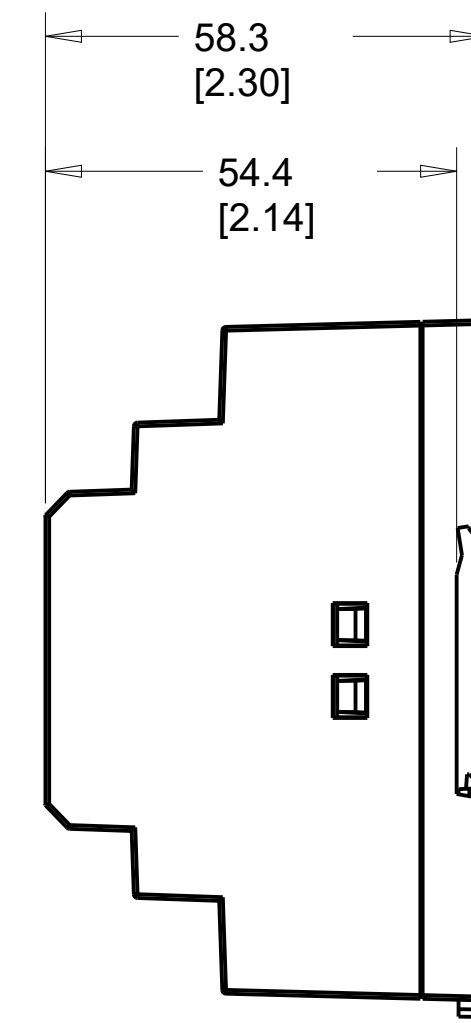

4

1

3

2

1

D

C

B

A

D

C

B

A

NOTES:
 1. DIMENSION UNITS ARE MM/[IN].
 2. MOUNTS TO STANDARD TS35/7.5 DIN RAIL AND UTILIZES 3 SU.
 3. ALLOW ROOM ABOVE AND BELOW THE UNIT WHEN MOUNTING FOR CABLE/WIRE ROUTING.

		VISION.NET DIN RAIL PSU 24VDC 60W (120-277)			
		OUTLINE DIMENSION DRAWING			
Vari-Lite, LLC 10911 PETAL ST. DALLAS, TX 75238	DATE 2/21	SIZE D	REVISION A	DRAWING NUMBER 53906-302	
© 2020 SIGNIFY HOLDING. ALL RIGHTS RESERVED		SCALE 1.00	CREO 3.0	SHEET 1	OF 1