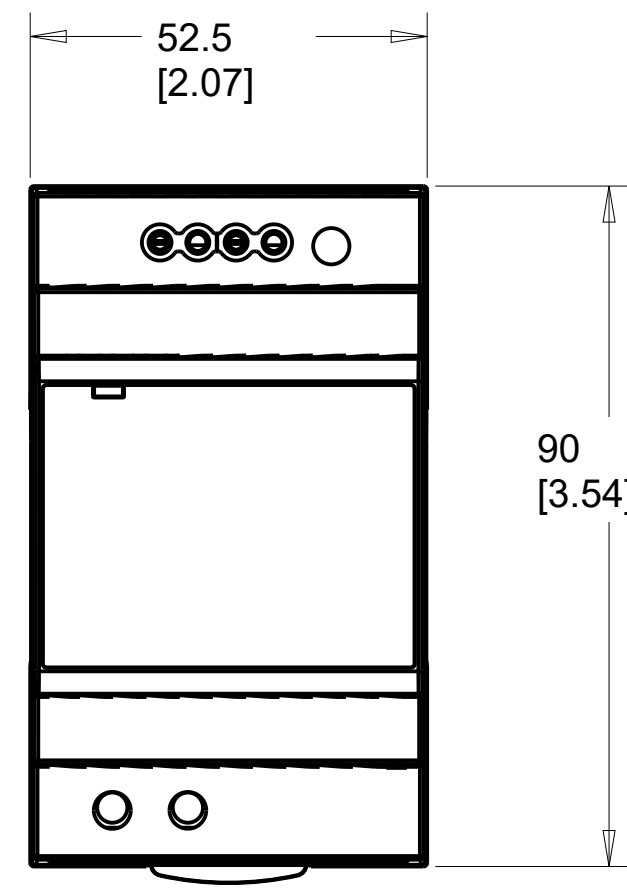

4

1

3

2

1

D

C

B

A

D

C

B

A

NOTES:
 1. DIMENSION UNITS ARE MM/[IN].
 2. MOUNTS TO STANDARD TS35/7.5 DIN RAIL AND UTILIZES 3 SU.
 3. ALLOW ROOM ABOVE AND BELOW THE UNIT WHEN MOUNTING FOR CABLE/WIRE ROUTING.

		VISION.NET DIN RAIL PSU 24VDC 60W (120-277)			
		OUTLINE DIMENSION DRAWING			
Vari-Lite, LLC 10911 PETAL ST. DALLAS, TX 75238	DATE 2/21	SIZE D	REVISION A	DRAWING NUMBER 53906-302	
© 2020 SIGNIFY HOLDING. ALL RIGHTS RESERVED		SCALE 1.00	CREO 3.0	SHEET 1	OF 1