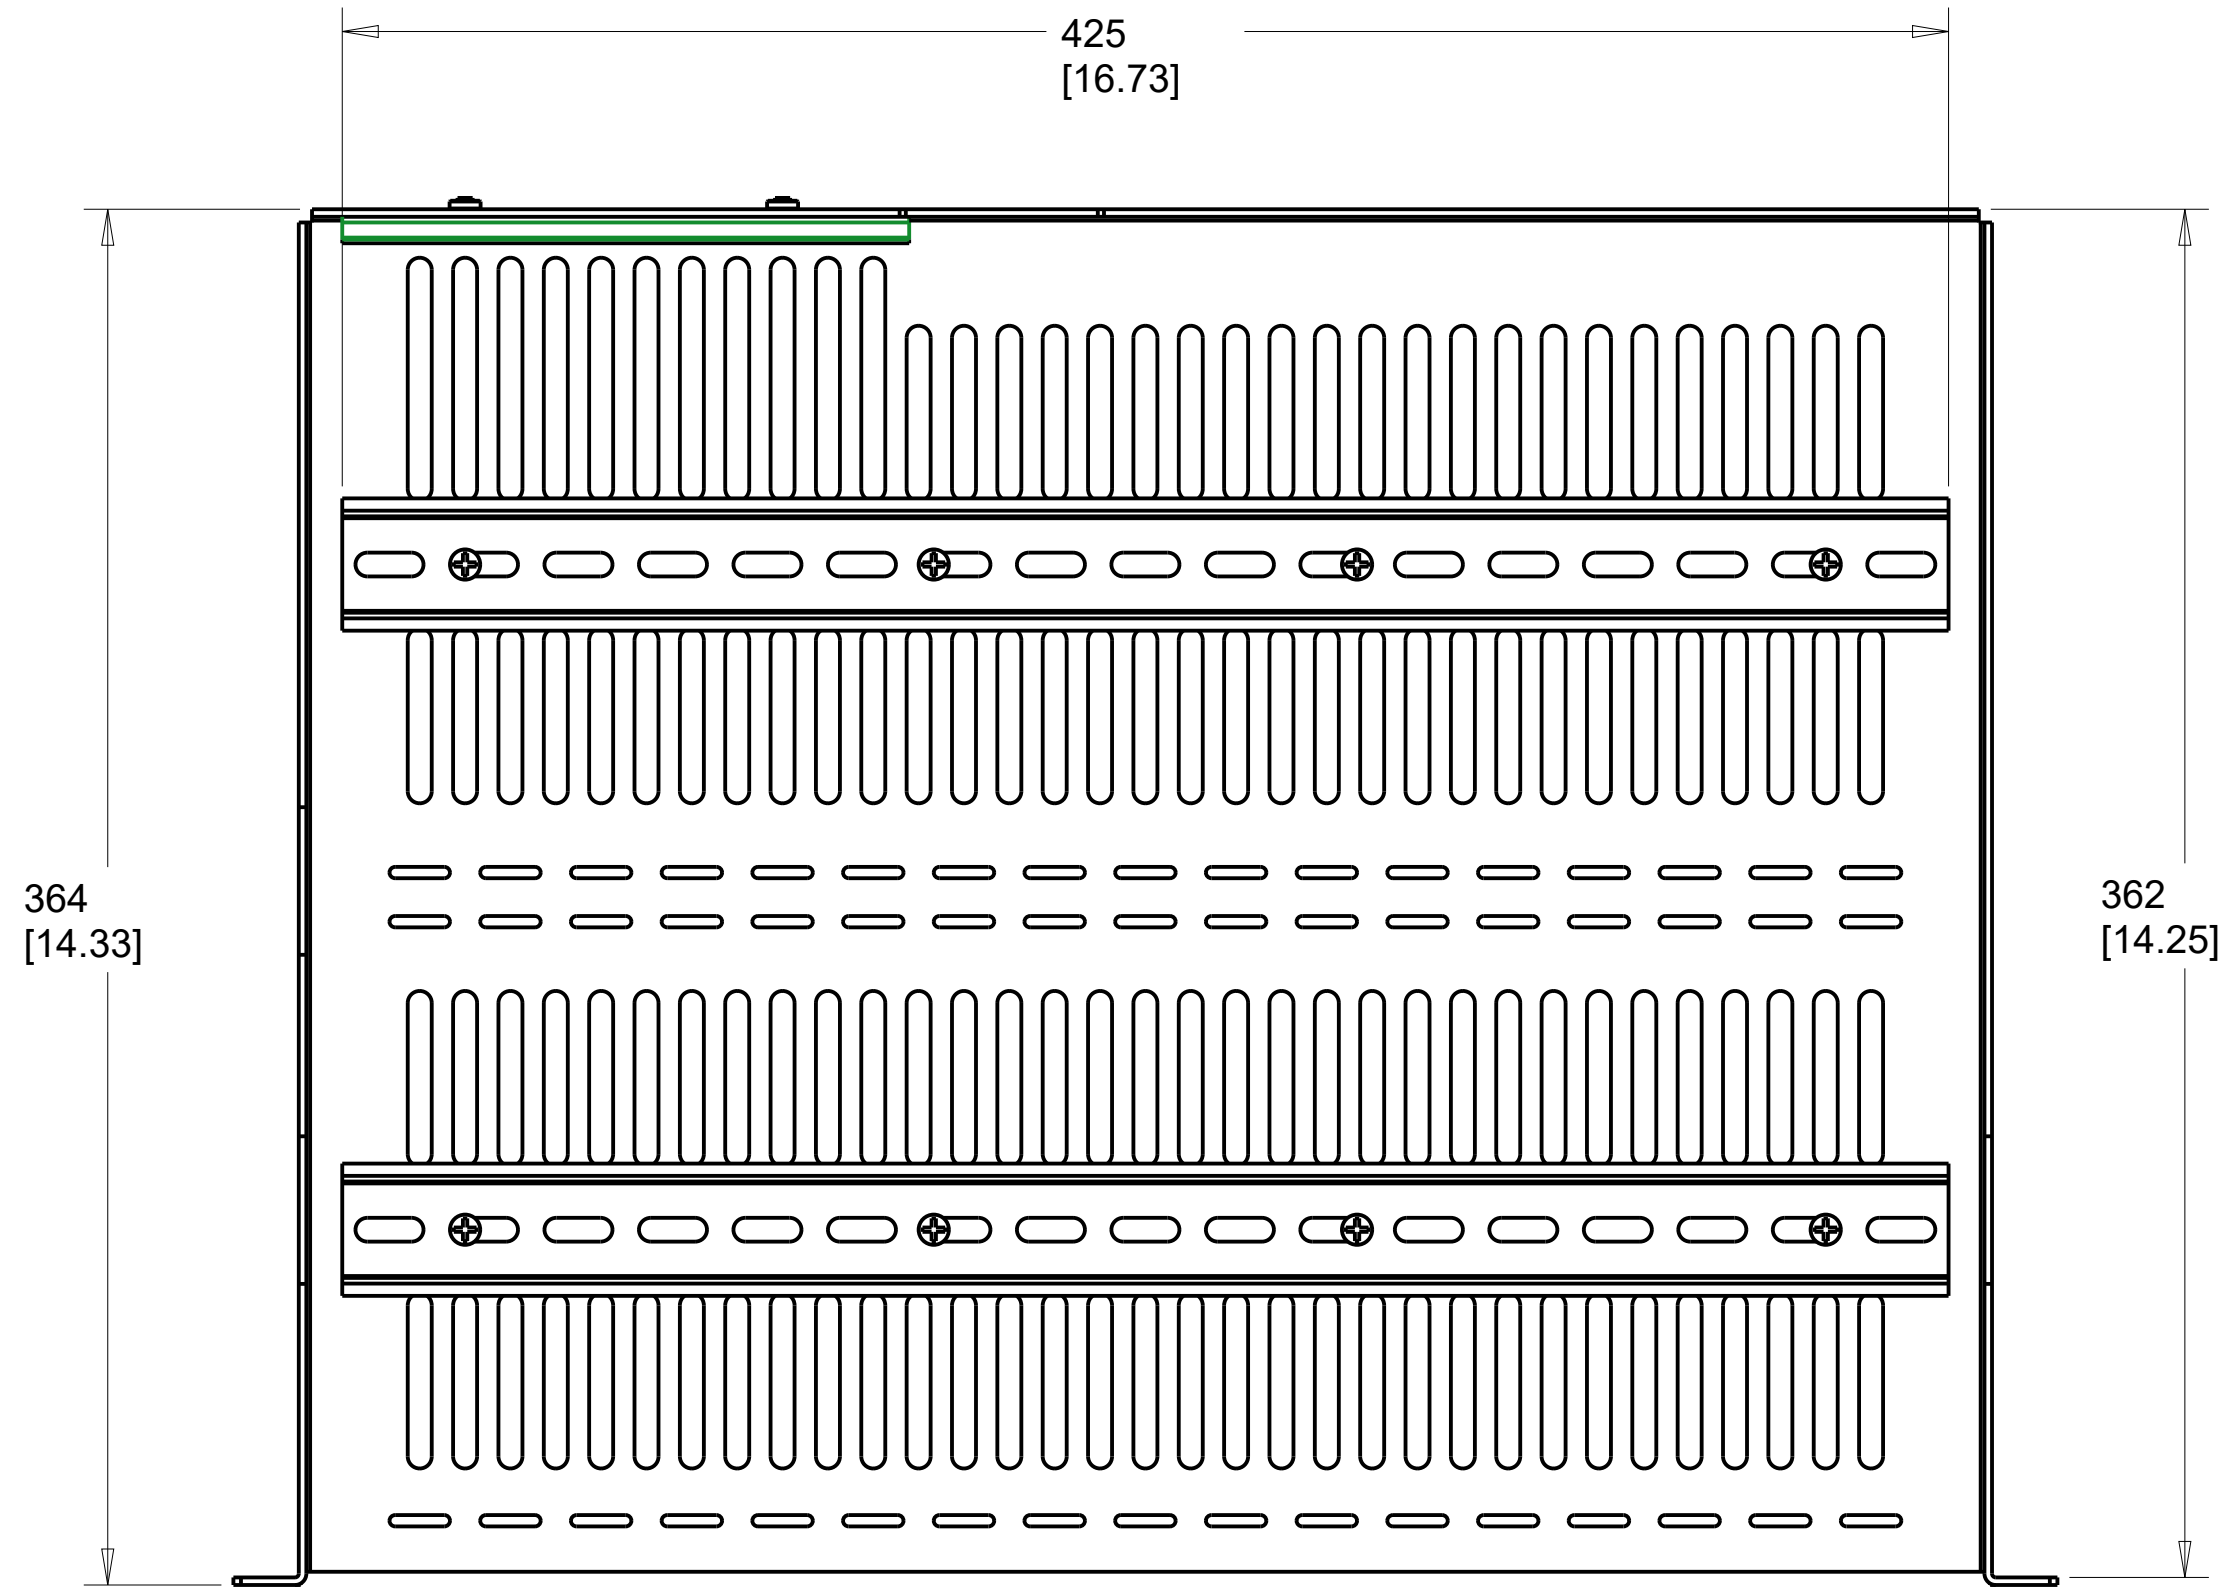

4

1

3

2

1

D

D

C

C

B

B

A

A

NOTES:
1. DIMENSION UNITS ARE MM/[IN].

		VISION.NET DIN RAIL RACK MOUNT TRAY HORIZONTAL (3U) OUTLINE DIMENSION DRAWING			
Vari-Lite, LLC 10911 PETAL ST. DALLAS, TX 75238		DATE 2/21	SIZE D	REVISION A	DRAWING NUMBER 53906-101
© 2020 SIGNIFY HOLDING. ALL RIGHTS RESERVED		SCALE 1.00	CREO 3.0	SHEET 1	OF 2

A

TYPE TS35/7.5 DIN RAIL
24 SU EACH
2 PLACES

BLANKING PANEL

		VISION.NET DIN RAIL RACK MOUNT TRAY HORIZONTAL (3U) OUTLINE DIMENSION DRAWING			
Vari-Lite, LLC 10911 PETAL ST. DALLAS, TX 75238		DATE 2/21	SIZE D	REVISION A	DRAWING NUMBER 53906-101
© 2020 SIGNIFY HOLDING. ALL RIGHTS RESERVED		SCALE 0.50	CREO 3.0	SHEET 2	OF 2