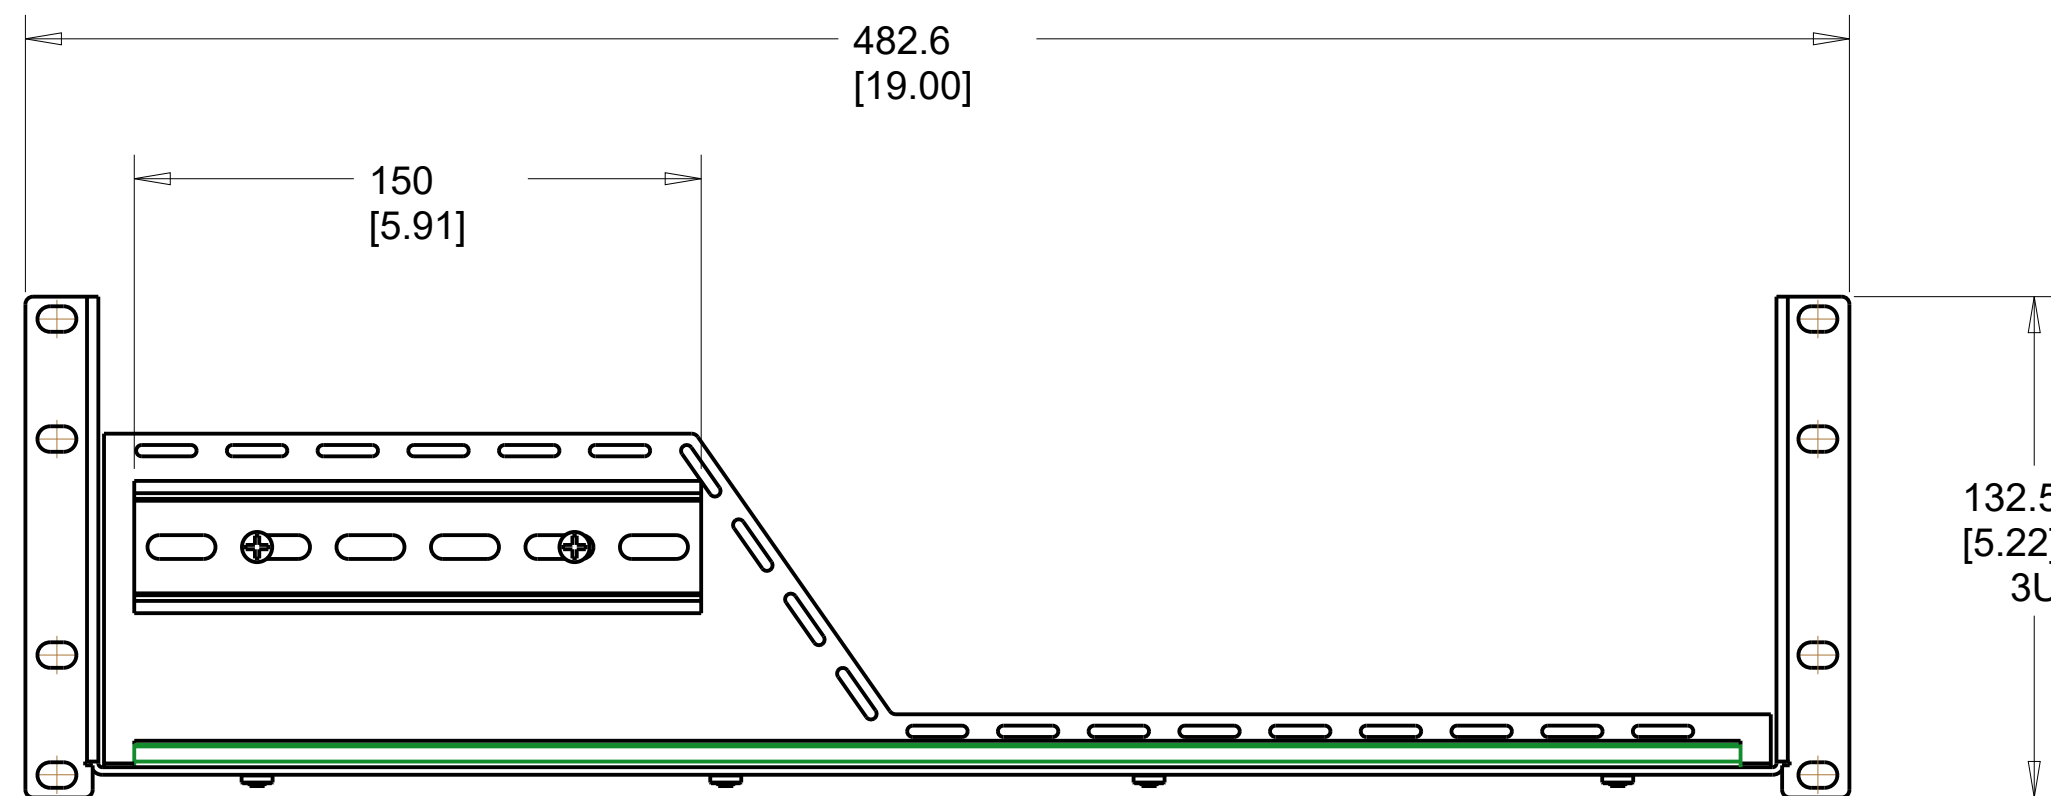

C

B

B

A

A

NOTES:
1. DIMENSION UNITS ARE MM/[IN].

		VISION.NET DIN RAIL RACK MOUNT TRAY HORIZONTAL (3U) OUTLINE DIMENSION DRAWING			
Vari-Lite, LLC 10911 PETAL ST. DALLAS, TX 75238		DATE 2/21	SIZE D	REVISION A	DRAWING NUMBER 53906-101
© 2020 SIGNIFY HOLDING. ALL RIGHTS RESERVED		SCALE 1.00	CREO 3.0	SHEET 1	OF 2

A

TYPE TS35/7.5 DIN RAIL
24 SU EACH
2 PLACES

BLANKING PANEL

		VISION.NET DIN RAIL RACK MOUNT TRAY HORIZONTAL (3U) OUTLINE DIMENSION DRAWING			
Vari-Lite, LLC 10911 PETAL ST. DALLAS, TX 75238		DATE 2/21	SIZE D	REVISION A	DRAWING NUMBER 53906-101
© 2020 SIGNIFY HOLDING. ALL RIGHTS RESERVED		SCALE 0.50	CREO 3.0	SHEET 2	OF 2