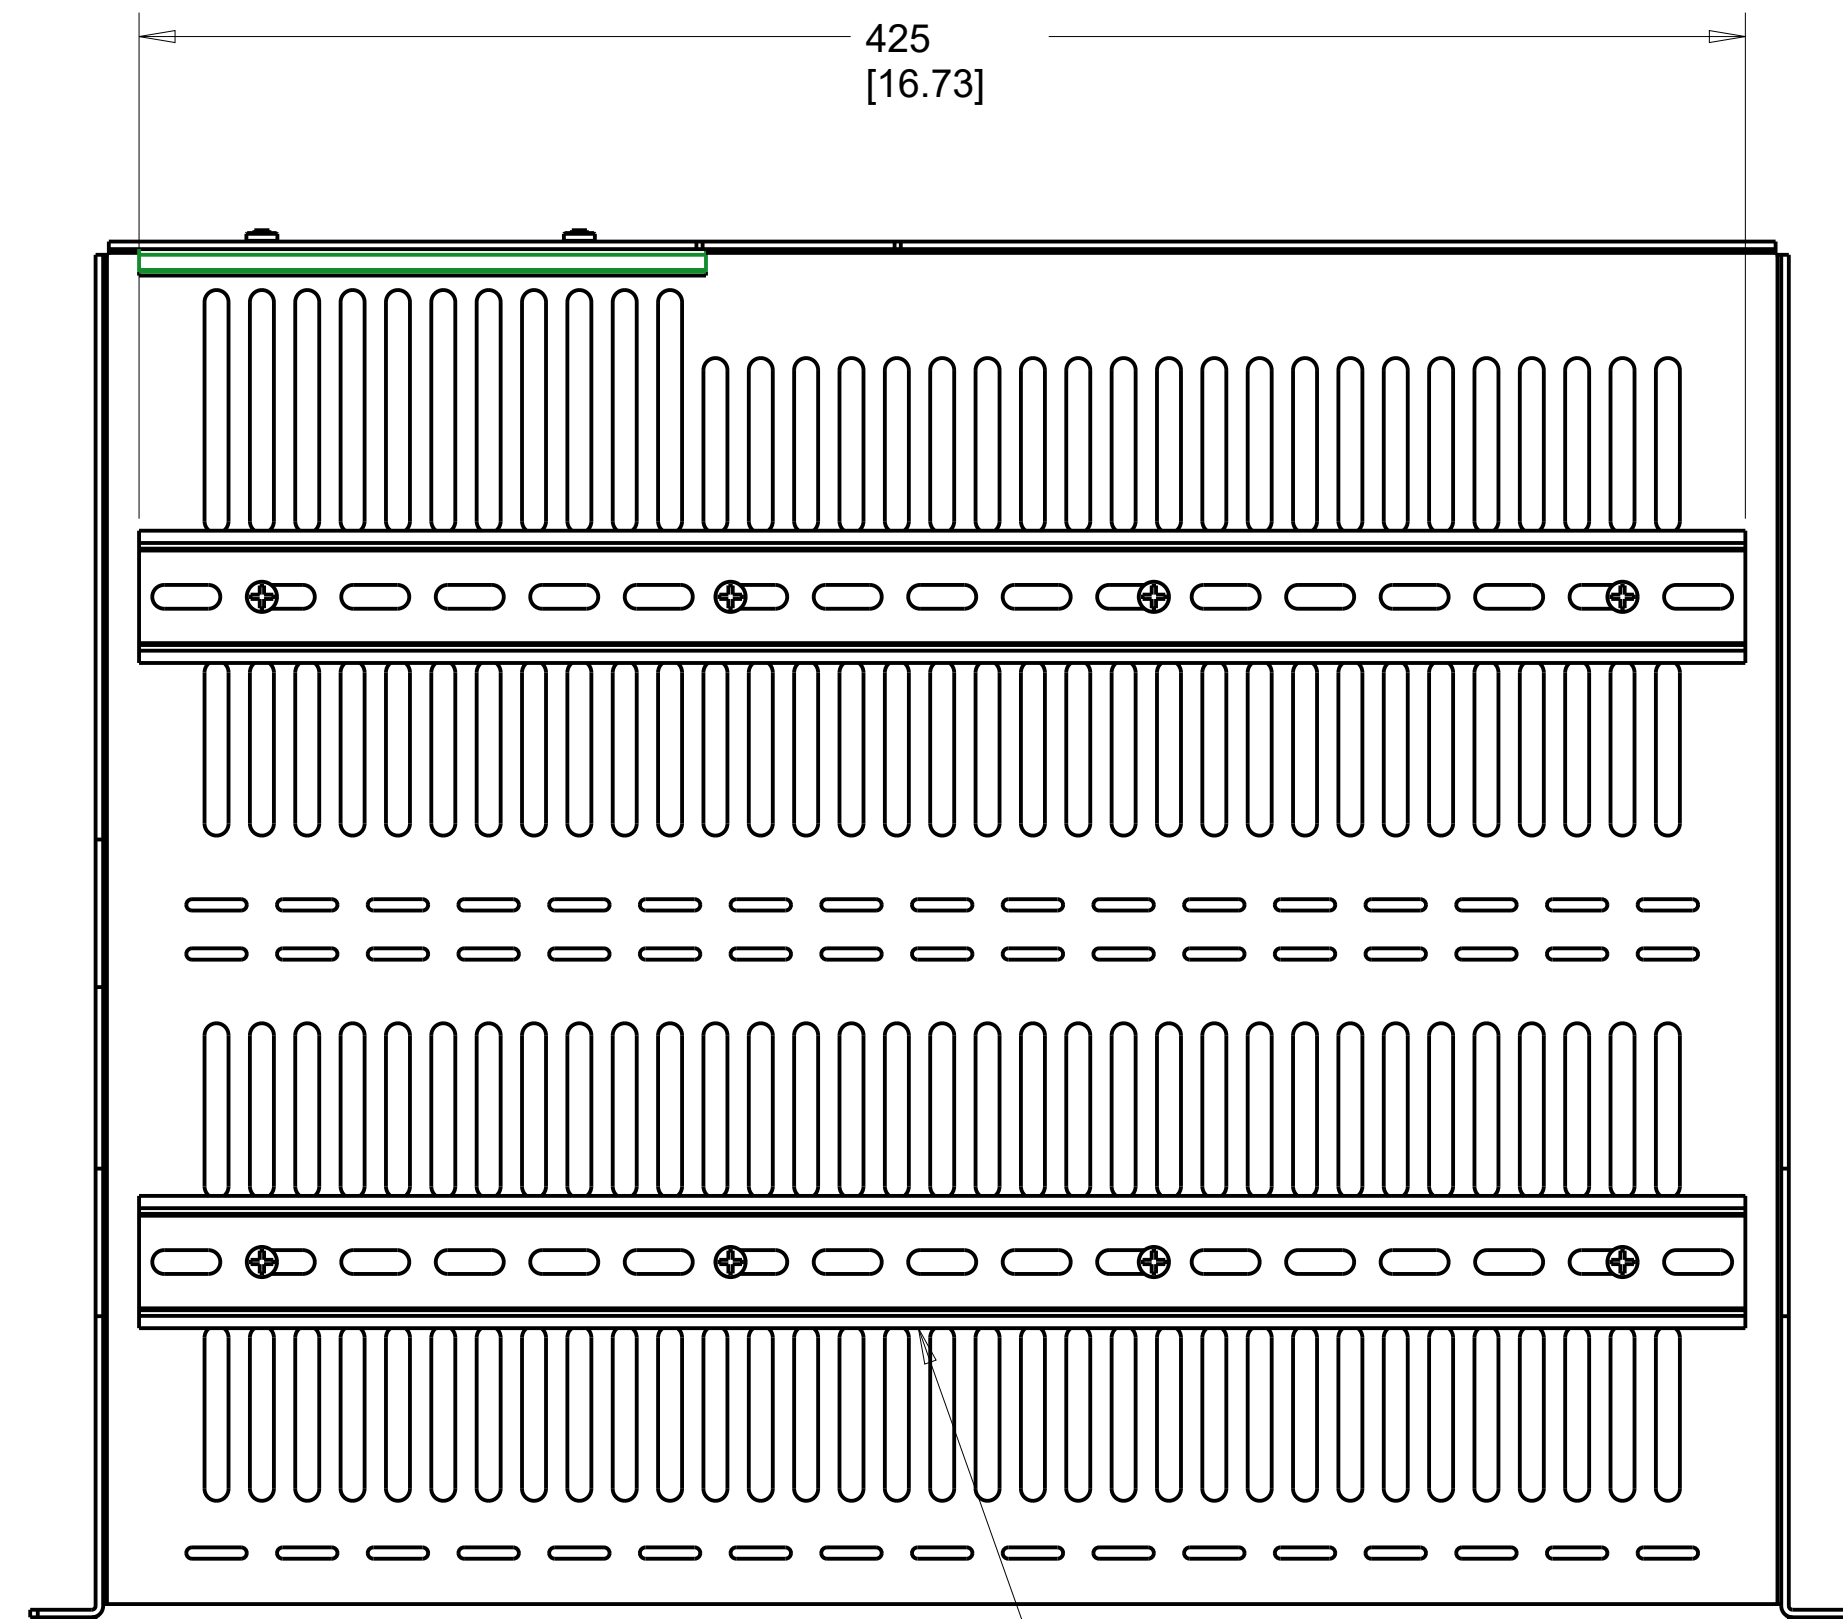

4

1

3

2

1

D

C

B

A

TYPE TS35/7.5 DIN RAIL
24 SU EACH
2 PLACES

BLANKING PANEL

		VISION.NET DIN RAIL RACK MOUNT TRAY HORIZONTAL (3U) OUTLINE DIMENSION DRAWING			
Vari-Lite, LLC 10911 PETAL ST. DALLAS, TX 75238		DATE 2/21	SIZE D	REVISION A	DRAWING NUMBER 53906-101
© 2020 SIGNIFY HOLDING. ALL RIGHTS RESERVED		SCALE 0.50	CREO 3.0	SHEET 2	OF 2