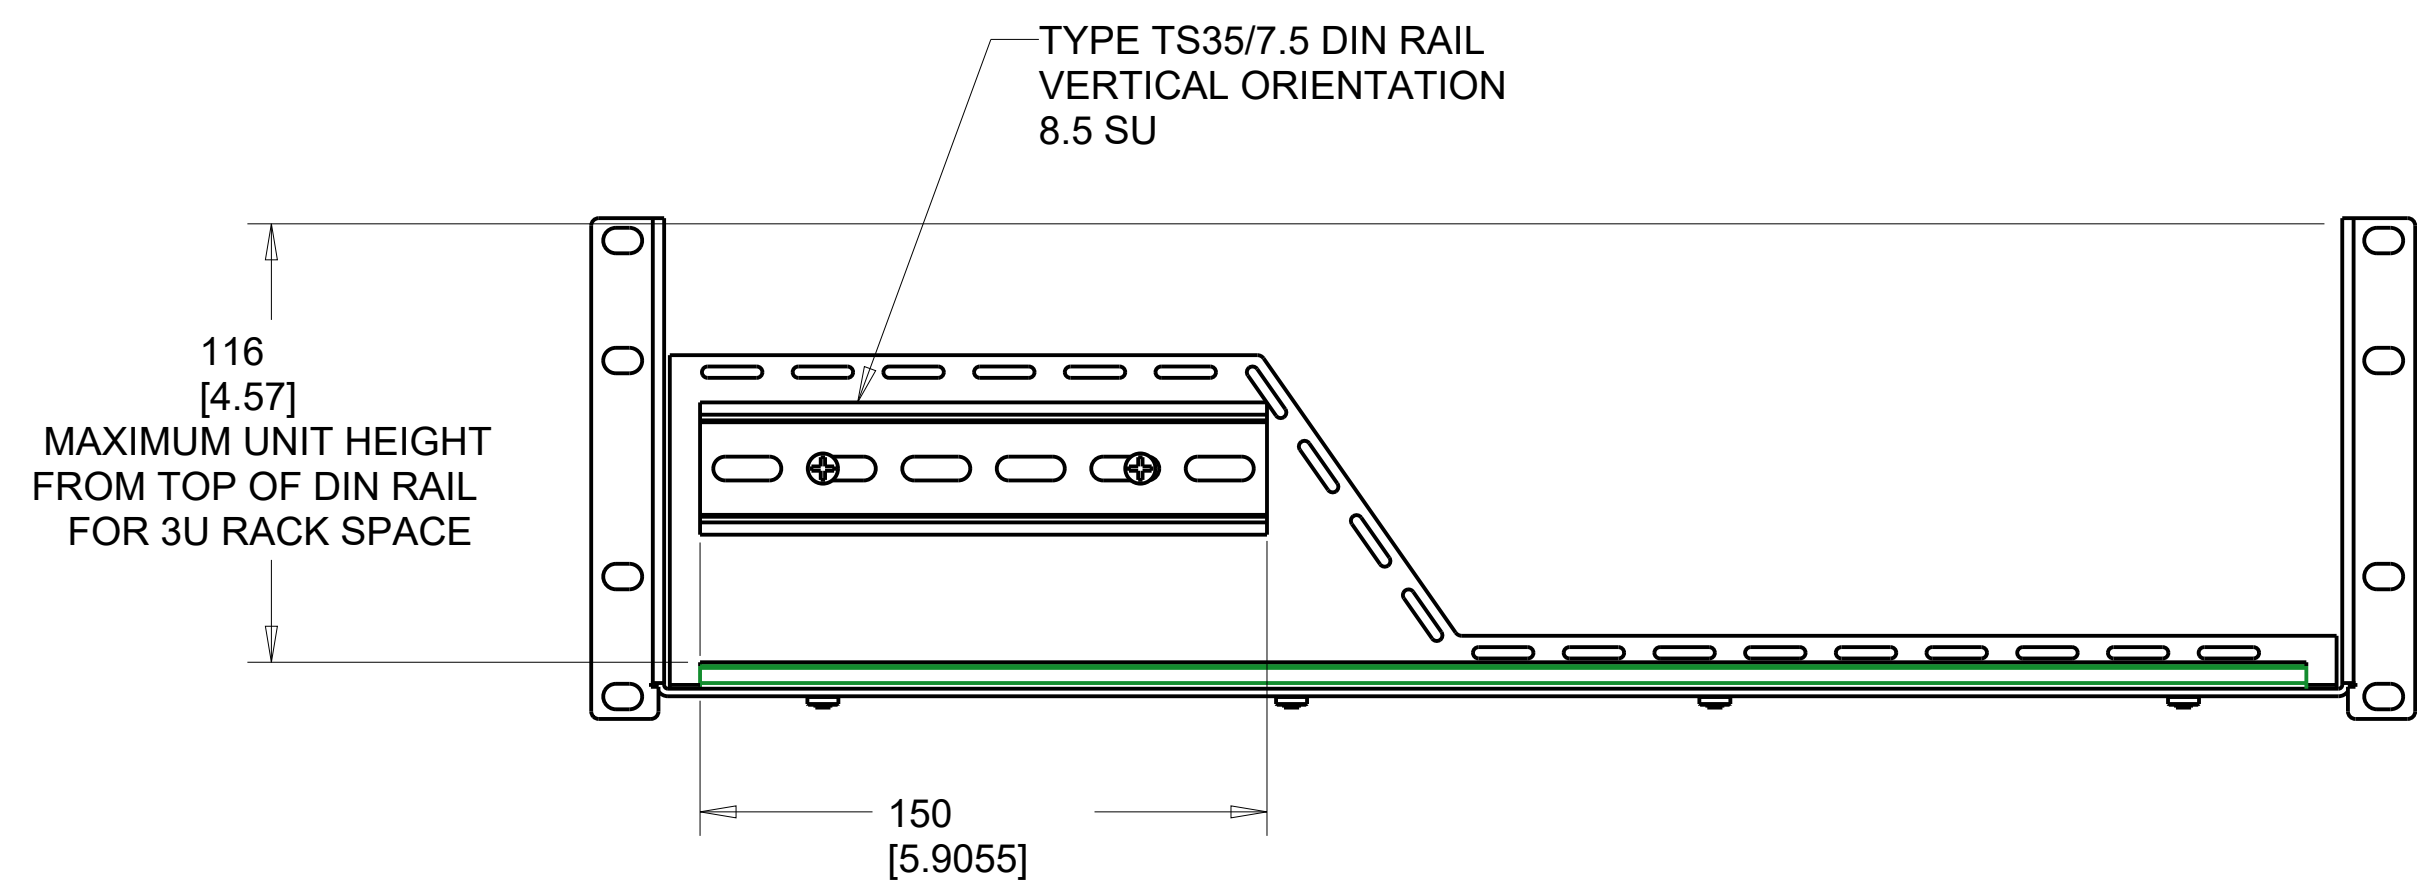

A

TYPE TS35/7.5 DIN RAIL
24 SU EACH
2 PLACES

BLANKING PANEL

		VISION.NET DIN RAIL RACK MOUNT TRAY HORIZONTAL (3U) OUTLINE DIMENSION DRAWING			
Vari-Lite, LLC 10911 PETAL ST. DALLAS, TX 75238		DATE 2/21	SIZE D	REVISION A	DRAWING NUMBER 53906-101
© 2020 SIGNIFY HOLDING. ALL RIGHTS RESERVED		SCALE 0.50	CREO 3.0	SHEET 2	OF 2