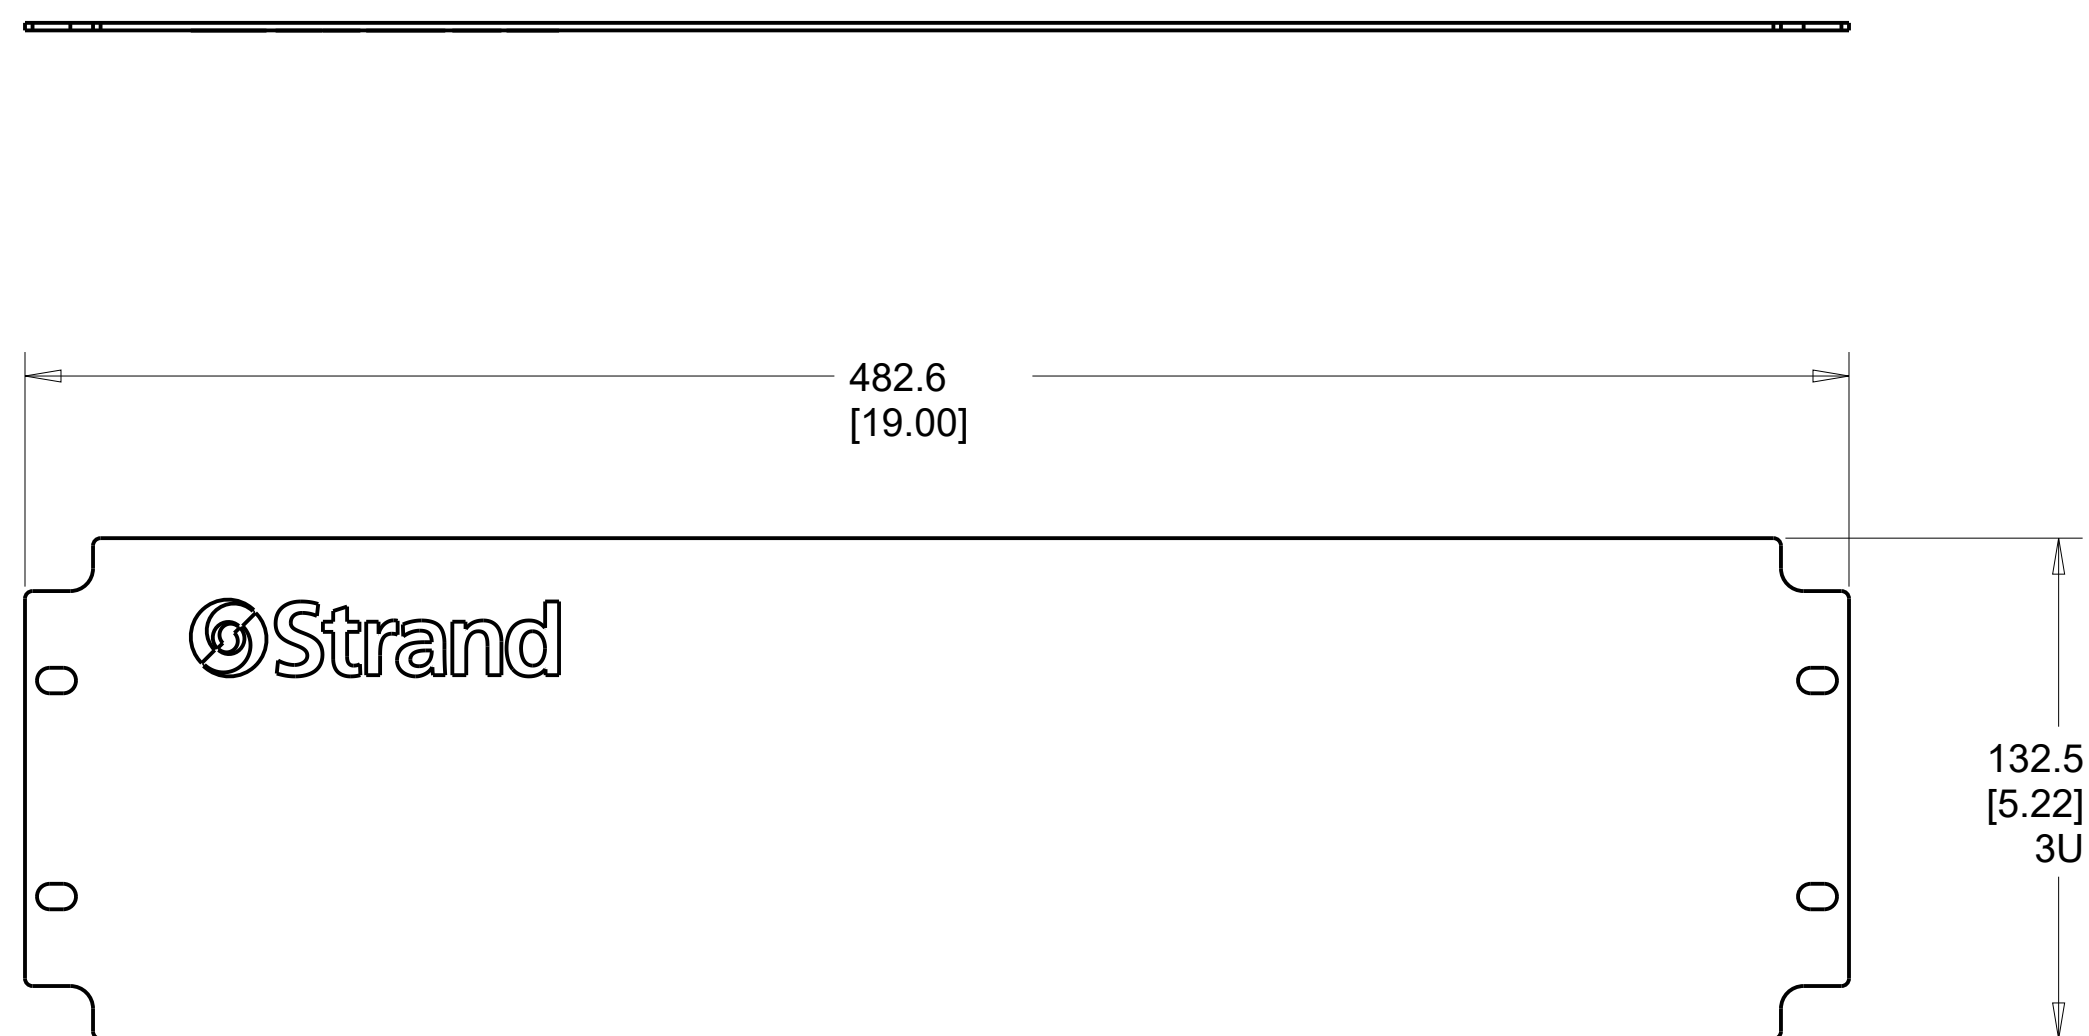

A

TYPE TS35/7.5 DIN RAIL
24 SU EACH
2 PLACES

BLANKING PANEL

		VISION.NET DIN RAIL RACK MOUNT TRAY HORIZONTAL (3U) OUTLINE DIMENSION DRAWING			
Vari-Lite, LLC 10911 PETAL ST. DALLAS, TX 75238		DATE 2/21	SIZE D	REVISION A	DRAWING NUMBER 53906-101
© 2020 SIGNIFY HOLDING. ALL RIGHTS RESERVED		SCALE 0.50	CREO 3.0	SHEET 2	OF 2