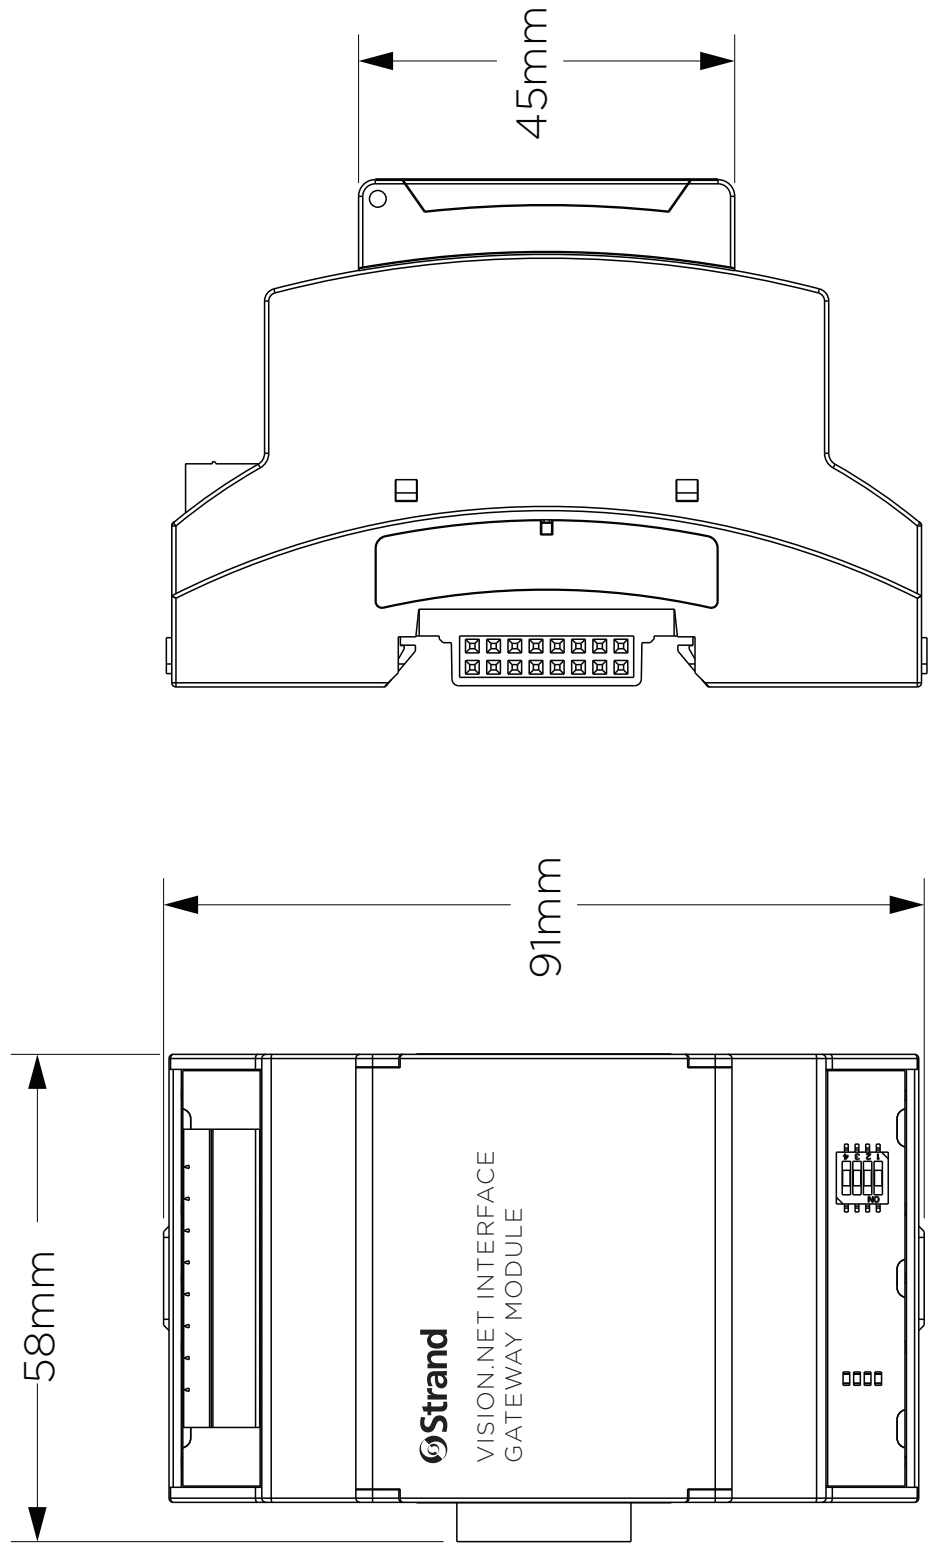

1

2

3

4

D

C

B

A

D

C

B

A

NOTES:

OUTLINE DIMENSION DRAWING,
VISION.NET GATEWAY INTERFACE
MODULE

Strand
10911 PETAL ST., DALLAS, TX 75238

©SIGNIFY 2019. ALL RIGHTS RESERVED. SHEET 1 OF 1