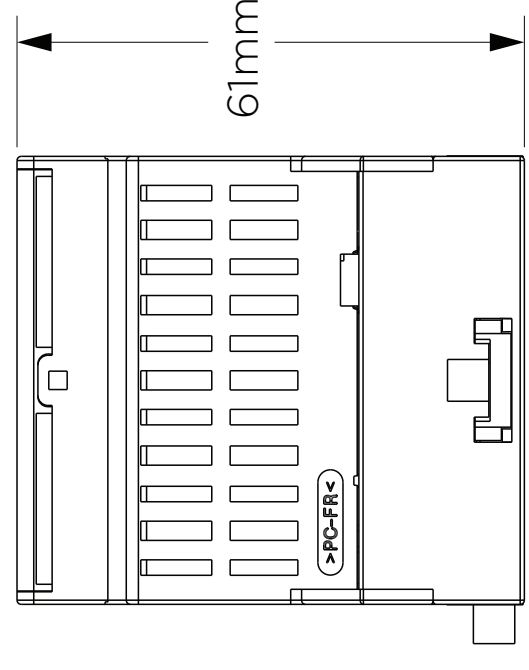

1

2

3

4

D

C

B

A

D

C

B

A

NOTES:

OUTLINE DIMENSION DRAWING,
VISION.NET GATEWAY INTERFACE
MODULE

Strand
10911 PETAL ST., DALLAS, TX 75238

©SIGNIFY 2019. ALL RIGHTS RESERVED. SHEET 1 OF 1