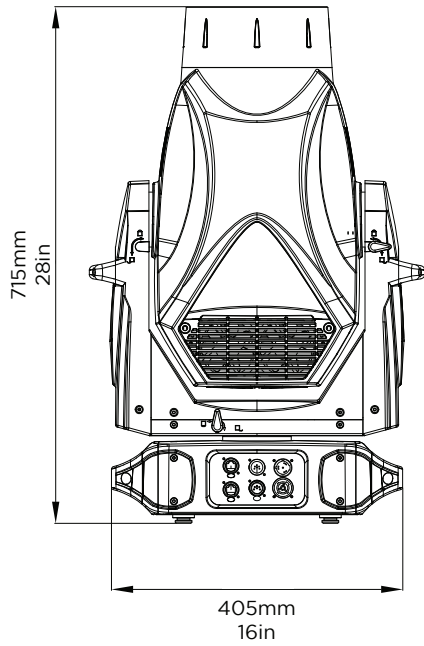

VL2600 PROFILE