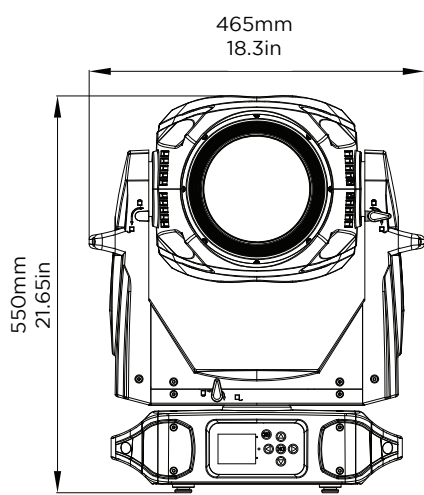

VL2600 PROFILE