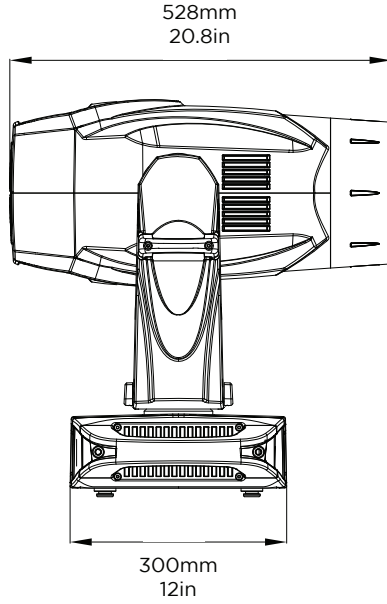

VL2600 PROFILE