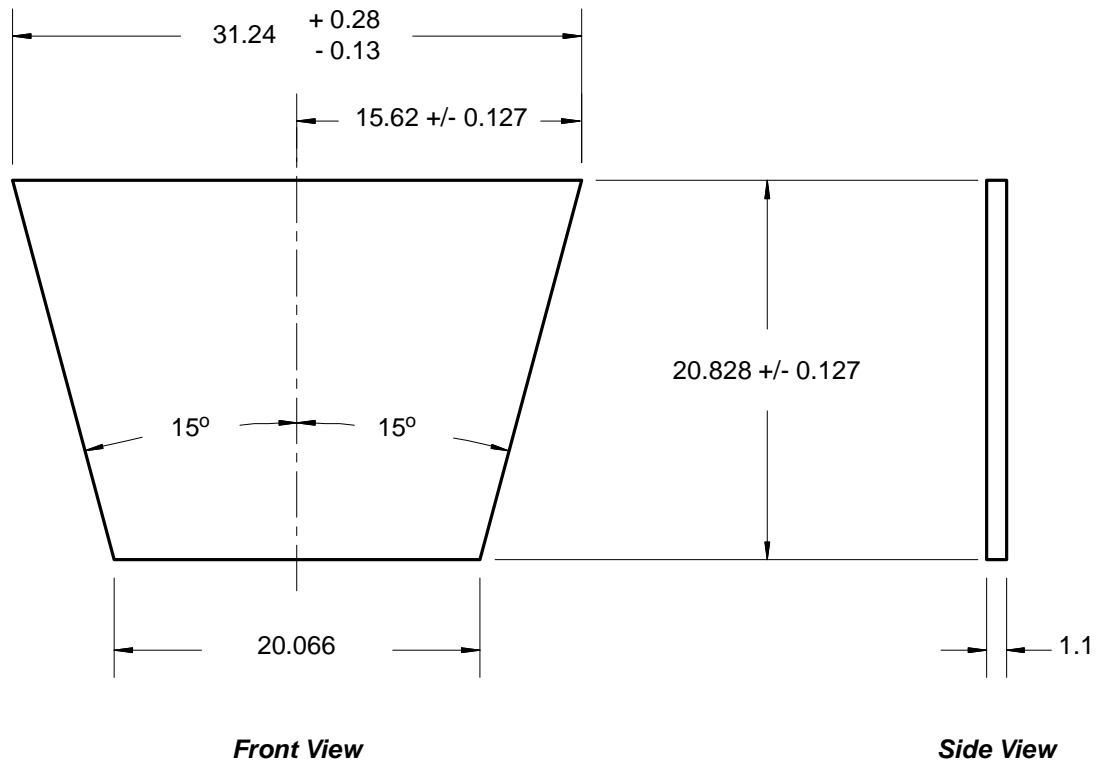

Table 2: Fixed Gobo Wheel - Gobo Sizes

Luminaire	Fixed Gobos			
	Gobo Diameter	Image Area Diameter	Glass Thickness	Carrier Required?
VL440 Spot	25.5 mm	24.0 mm	1.1 mm	Yes
VL770 Spot	25.5 mm	24.0 mm	1.1 mm	Yes
VL880 Spot	25.5 mm	24.0 mm	1.1 mm	Yes
VL1100 ERS	Not Applicable			
VL2500 Spot*	31.24 mm (widest) 20.07 mm (narrowest) 20.83 mm (high)	15.5 mm OR Full Field	1.1 mm	Yes
VL3000 Spot	Not Applicable			
VL3000Q Spot	Not Applicable			
VL3015 Spot	Not Applicable			
VL3015LT Spot	Not Applicable			
VL3500 Spot	37.5 mm	26.5 mm	1.1 mm	Yes
VL3500Q Spot	37.5 mm	26.5 mm	1.1 mm	Yes
VL3515 Spot	37.5 mm	26.5 mm	1.1 mm	Yes
VL3500 Wash FX	Not Applicable			
VL4000 Spot	Not Applicable			
VL4000 BeamWash	Not Applicable			

*For additional information on VL2500 Spot Luminaire gobo size, refer to [Figure 1](#) on [page 4](#).

GOBO SIZING NOTES

- VL1100 ERS, VL3000 Spot, VL3000Q Spot, VL3500 Spot, VL3500Q Spot, VL3015 Spot, VL3515 Spot, and VL3015LT Spot Luminaires all use the same size gobo blank.
- Gobos for the VL3000 Spot, VL3000Q Spot, VL3500 Spot, VL3500Q Spot, VL3015 Spot, and VL3515 Spot Luminaires can vary in image size from 25 mm to 26.5 mm. Full-field gobos are 26.5 mm.
- VL1100 ERS Luminaire gobo size determined from a test pattern. Some production images may be smaller.

- The fixed gobo slots on the VL2500 Spot Luminaire are a trapezoid shape. The notation, "full field" implies entire trapezoid is covered with image.

Note: All dimensions are in millimeters.

Figure 1: VL2500 Spot Gobo

SERIES 4000 ANIMATION WHEEL SIZE

The following provides animation wheel size information for the VL4000 Spot and VL4000 BeamWash Luminaires.

Table 3: Series 4000 Animation Wheel Size

Luminaire	Animation Wheel Gobo Size			
	Gobo Diameter	Image Area Diameter	Glass Thickness	Carrier Required?
VL4000 Spot	100.0 mm	95.0 mm	1.1 mm	Yes
VL4000 BeamWash	100.0 mm	95.0 mm	1.1 mm	Yes