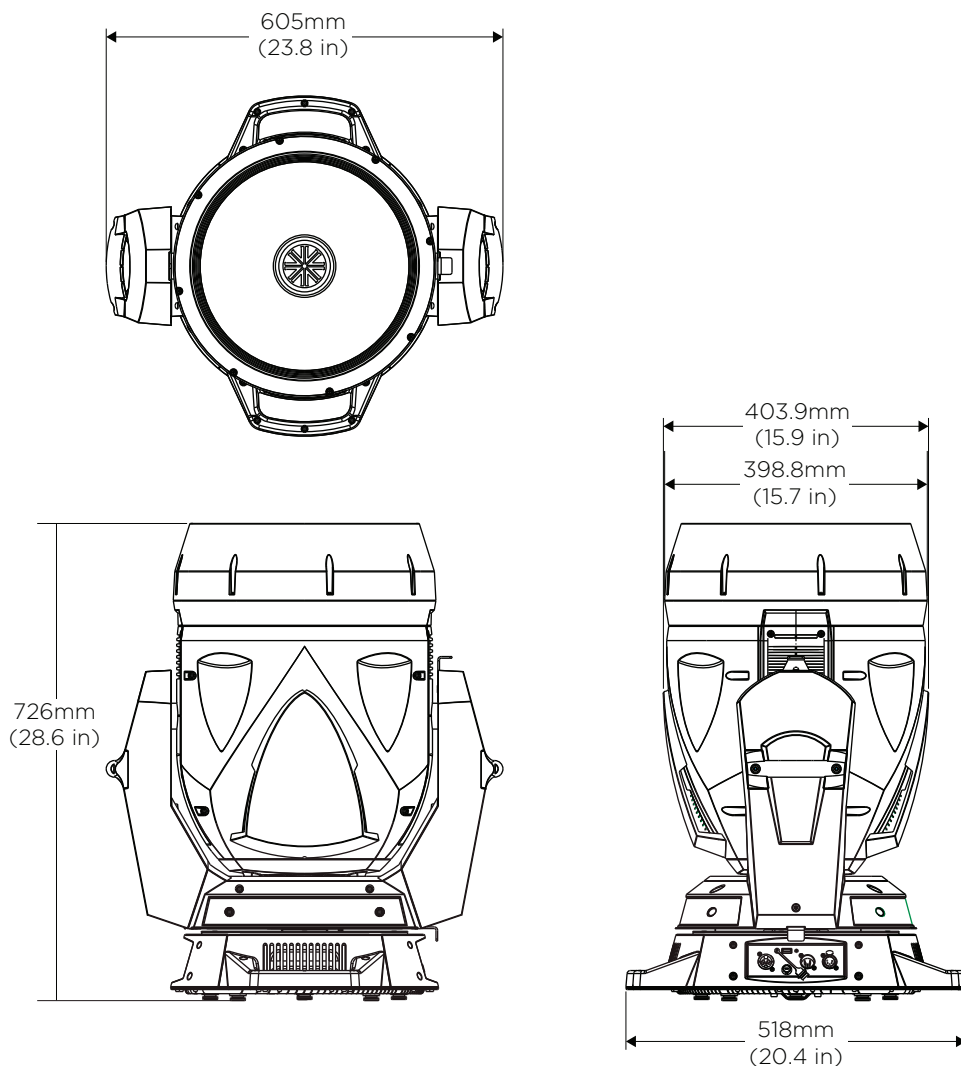

VARI*LITE

VL6500 WASH

DATA CONNECTIONS

DMX (RDM)	20 channel
Standalone	Cloud search mode

PHYSICALS

Finish	Black
Construction	Metal frame, engineered plastic covers

DIMENSIONS

	mm	in
H x W x L	727 x 604 x 518	28.6 x 23.8 x 20.4
Hanging centers	711	28

WEIGHT

	kg	lb
Weight	29.94	66

WARRANTY & APPROBATIONS

Warranty	2 years
Approval / listings	CE, ETL, UL, FCC CSA, RoHS, ISO 9001