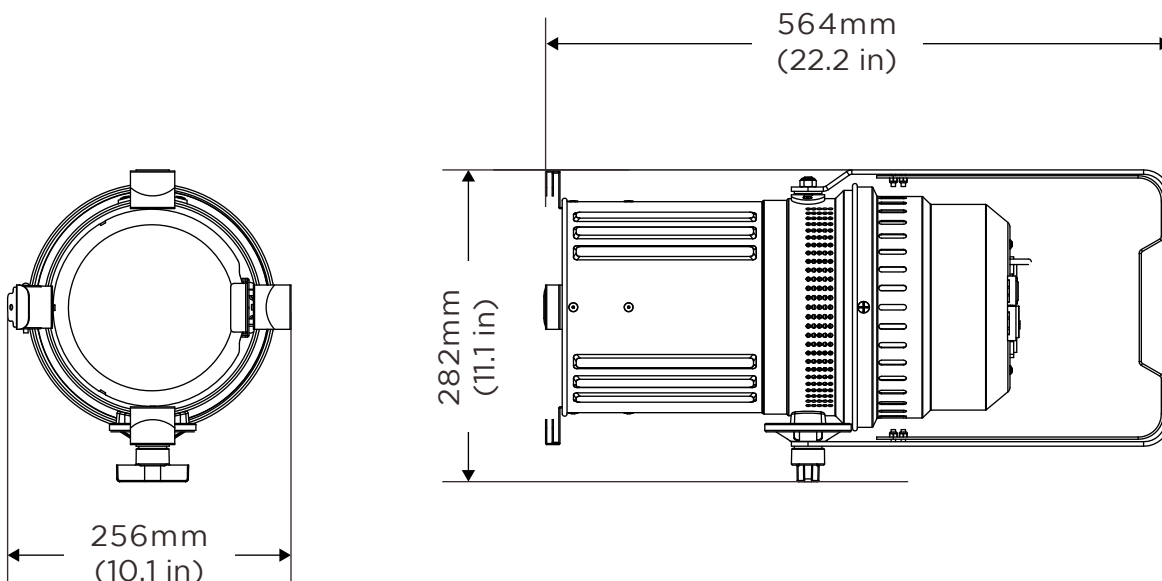

VL800 EVENTPAR

	RGBA	WARM WHITE		
SOURCE				
Type	LED	LED		
Wattage	1 x 300W RGBA	1 x 200W		
OPTICAL PERFORMANCE				
Output Lumens	3200 lm	10251 lm		
Output CRI	Not applicable	CRI(Ra) >97		
Output CCT	Variable	3000K		
	LUX	FOOT-CANDLES	LUX	FOOT-CANDLES
Narrow @ 5m	4300	399.4	12300	1142.7
Wide @ 5m	295	27.4	940	87.3
Narrow @ 10m	1060	98.5	3400	315.9
Wide @ 10m	90	8.4	300	27.9
BEAM				
Angle	10° - 30°	9° - 30°		
Control	Manual 10°/15°/20°/25°/30°	Manual 10°/15°/20°/25°/30°		
Accessory beam control	Dual rail accessory holder	Dual rail accessory holder		
COLOR SYSTEM				
Color mixing	RGBA (extended blue spectrum control)	Not applicable		
CCT	2700 to 10000K	3000K		
Fixed color	44 calibrated colors	Not applicable		
NOISE LEVELS (BASE LEVEL 18dB)				
Full operation	39dB	39dB		
Standby	25dB	25dB		
Fan modes	Standard, studio, whisper	Standard, studio, whisper		
USER INTERFACE				
Type	Full color invertible screen 4 push button control	Full color invertible screen 4 push button control		
POWER				
Range	100-240 VAC input at 50/60 Hz	100-240 VAC input at 50/60 Hz		
Connector type	Twist-Lock black/yellow - In / Thru	Twist-Lock black/yellow - In / Thru		
Wattage (max)	360W	240W		

PHYSICALS

IP rating	IP24*	IP24*
Finish	Black, white, satin light bronze, polished aluminium	Black, white, satin light bronze, polished aluminium

DIMENSIONS (H x W x L)

	mm	in	mm	in
Fixture only	452 x 281 x 418	17.8 x 11.1 x 16.5	452 x 281 x 418	17.8 x 11.1 x 16.5
Packed dimensions	630 x 350 x 390	24.8 x 13.8 x 15.3	630 x 350 x 390	24.8 x 13.8 x 15.3
Hanging type	M12 bolt hole in yoke		M12 bolt hole in yoke	