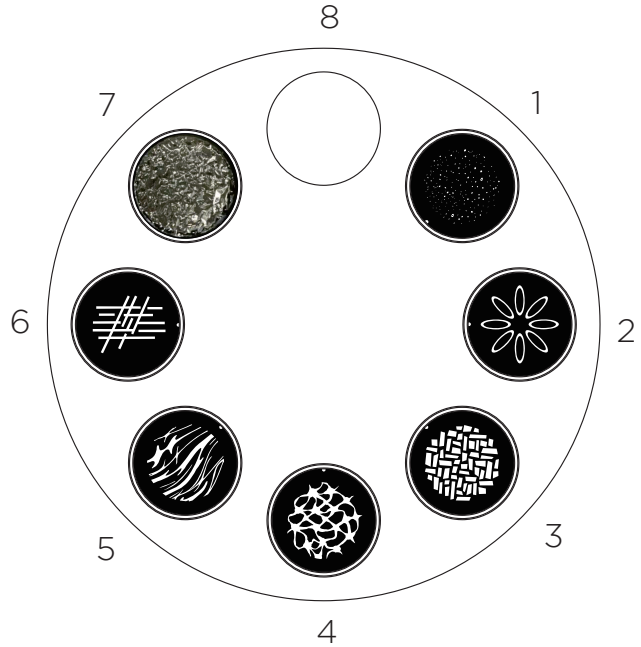

ORDER CODE

91200545005

ACCESSORIES

Vari-Lite & Strand 140mm Omega clamp

ORDER CODE

3002001497

VL800 EVENTPROFILE

GOBO WHEEL 1 - rotating

1	Night sky
2	Circle of Ovals
3	Bricked out
4	Neurons
5	Swirl
6	Cross bars
7	On the rocks
8	Open

GOBO WHEEL 2 - fixed

1	Leafy breakup
2	Honeycomb
3	Radial breakup
4	Grid
5	Circle of dots
6	Punchcard
7	Vertical bars
8	Medium circle
9	Open