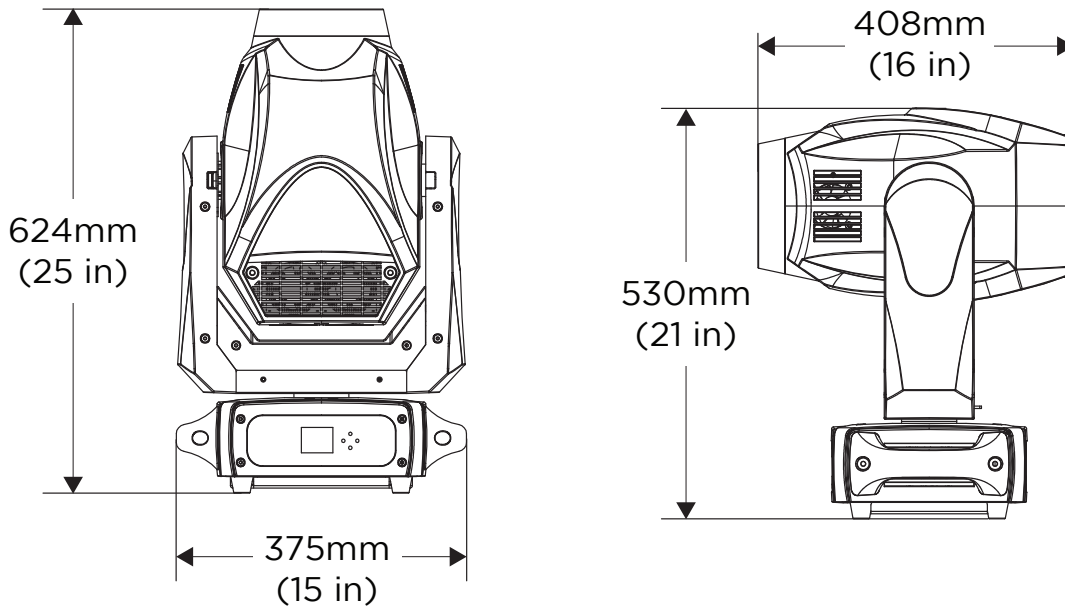

VL800 EVENTPROFILE

©2020 Signify Holding. All rights reserved.

All trademarks are owned by Signify Holding or their respective owners. The information provided herein is subject to change, without notice. Signify does not give any representation or warranty as to the accuracy or completeness of the information included herein and shall not be liable for any action in reliance thereon. The information presented in this document is not intended as any commercial offer and does not form part of any quotation or contract, unless otherwise agreed by Signify. Data subject to change.

Ref: 91200545005-100-v00