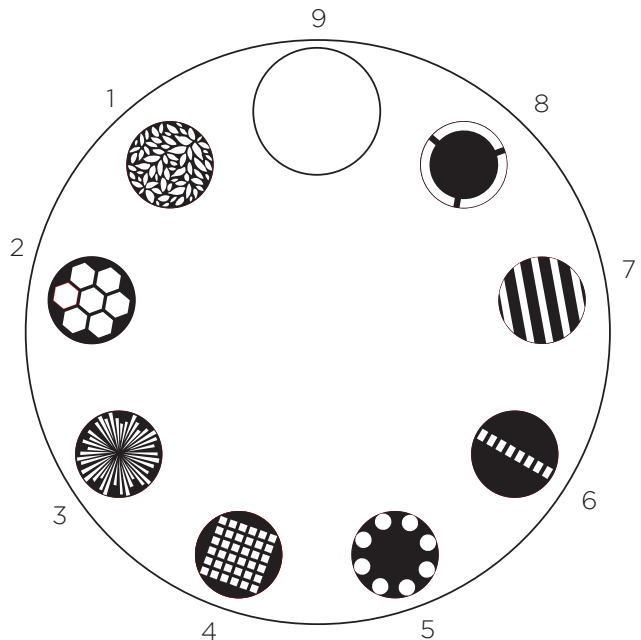

ORDER CODE

91200545005

ACCESSORIES

Vari-Lite & Strand 140mm Omega clamp

ORDER CODE

3002001497

VL800 EVENTPROFILE

GOBO WHEEL 1 - rotating

1	Night sky
2	Circle of Ovals
3	Bricked out
4	Neurons
5	Swirl
6	Cross bars
7	On the rocks
8	Open

GOBO WHEEL 2 - fixed

1	Leafy breakup
2	Honeycomb
3	Radial breakup
4	Grid
5	Circle of dots
6	Punchcard
7	Vertical bars
8	Medium circle
9	Open