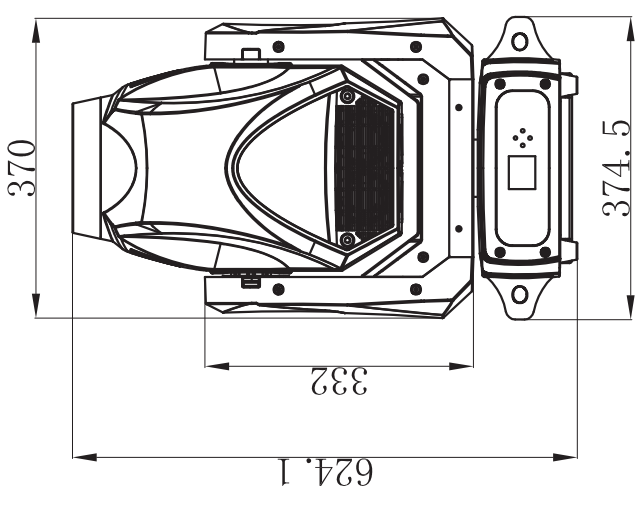

D

C

B

A

NOTES:

VARI*Lite
 10911 PETAL ST., DALLAS, TX 75238

OUTLINE DIMENSION DRAWING,
 VL800 EVENTPROFILE

©SIGNIFY 2019. ALL RIGHTS RESERVED. SHEET 1 OF 1