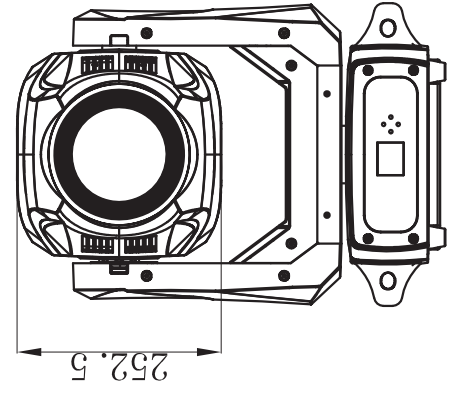

D

C

B

A

NOTES:

VARI*Lite
 10911 PETAL ST., DALLAS, TX 75238

OUTLINE DIMENSION DRAWING,
 VL800 EVENTPROFILE

©SIGNIFY 2019. ALL RIGHTS RESERVED. SHEET 1 OF 1