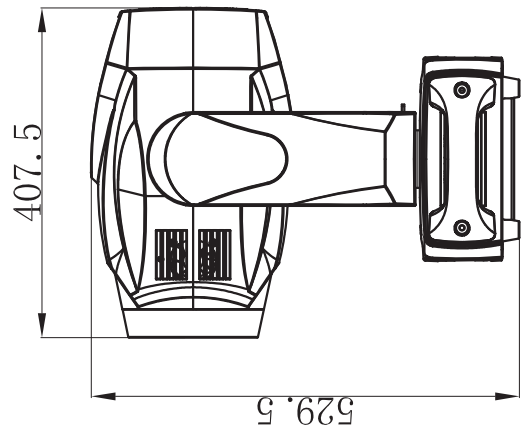

D

C

B

A

NOTES:

VARI*Lite
 10911 PETAL ST., DALLAS, TX 75238

OUTLINE DIMENSION DRAWING,
 VL800 EVENTPROFILE

©SIGNIFY 2019. ALL RIGHTS RESERVED. SHEET 1 OF 1