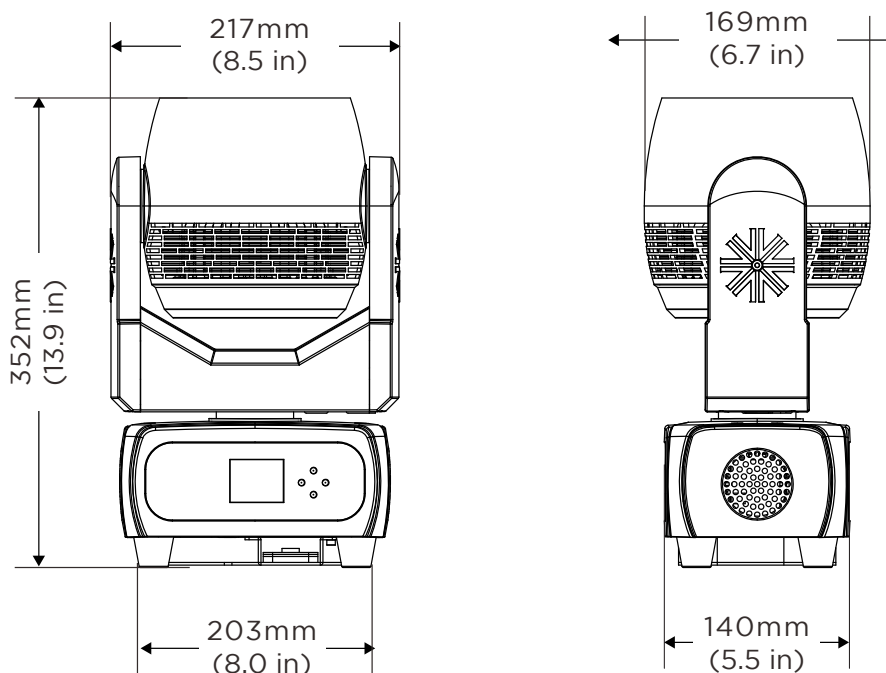

## VL800 EVENTWASH

SOURCE		
Type	Osram 30W RGBW LED array	
Wattage	7 x 30W	
OPTICAL PERFORMANCE		
Output Lumens	3500 lm	
Output CRI	CRI(Ra) >90	
Output CCT	7300K (white color)	
	LUX	FOOT-CANDLES
Narrow @ 5m	4680	435
Wide @ 5m	280	26
Narrow @ 10m	1024	95
Wide @ 10m	84	7.8
BEAM		
Angle	6° - 40°	
Control	Motorized	
IMAGING		
Pixel control	7 pixel control	
COLOR SYSTEM		
Color mixing	RGBW	
CTO	Pre-set CTO 2700 - 10000K	
Fixed color	44 colors pre-set in DMX map	
MOVEMENT		
Max pan angle	540°	
Full pan speed	1.26s	
Continuous spin	No	
Max tilt angle	250°	
Full tilt speed	0.52s	
NOISE LEVELS (BASE LEVEL 18.6db)		
Full operation	45db	
Standby	23db	
Fan modes	Standard, studio, whisper	
USER INTERFACE		
Type	4-push button control	
POWER		
Range	100-240 VAC input at 50/60 Hz	
Connector type	Twist-Lock black/yellow - In / Thru	
Wattage (max)	230W	

## VL800 EVENTWASH

DATA CONNECTIONS			
<b>DMX (RDM)</b>		In and Thru 5-pin XLR	
<b>DMX modes</b>	<b>16-bit</b>	1 cell = 22 channels (default)	
		7 cell = 78 channels	
	<b>8-bit</b>	1 cell = 17 channels	
		7 cell = 41 channels	
PHYSICALS			
<b>IP rating</b>		IP20	
<b>Finish</b>		Black or white	
DIMENSIONS (H x W x L)		mm	in
<b>Fixture only</b>		352 x 217 x 169	13.9 x 8.5 x 6.7
<b>Packed dimensions</b>		315 x 245 x 435	12.3 x 9.6 x 17.1
<b>Hanging centers</b>		247	9.72
<b>Hanging type</b>		1 x 107mm Omega clamps	
WEIGHT		kg	lb
<b>Fixture only</b>		6.0	13.2
<b>Packed weight</b>	<b>Net</b>	6.4	14.1
	<b>Gross</b>	7.9	17.4
APPROBATIONS			
<b>Approval / listings</b>		CE, ETL, UL, FCC CSA, RoHS, ISO 9001	 