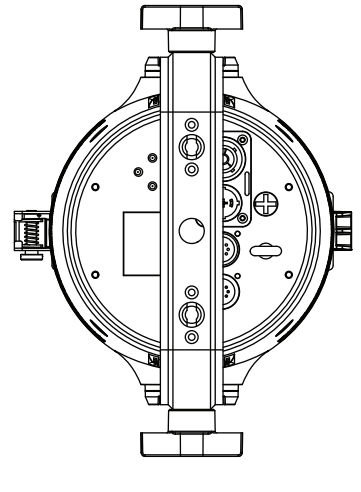

1

2

3

4

D

C

B

A

D

C

B

A

NOTES:

VARI-LITE
 10911 PETAL ST., DALLAS, TX 75238

OUTLINE DIMENSION DRAWING,
 VL800 PROPAR

©SIGNIFY 2019. ALL RIGHTS RESERVED. SHEET 1 OF 1