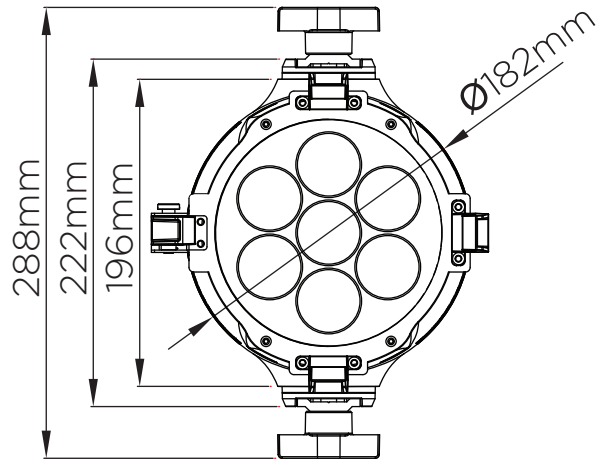

D

C

B

A

NOTES:

VARI-LITE
 10911 PETAL ST., DALLAS, TX 75238

OUTLINE DIMENSION DRAWING,
 VL800 PROPAR

©SIGNIFY 2019. ALL RIGHTS RESERVED. SHEET 1 OF 1