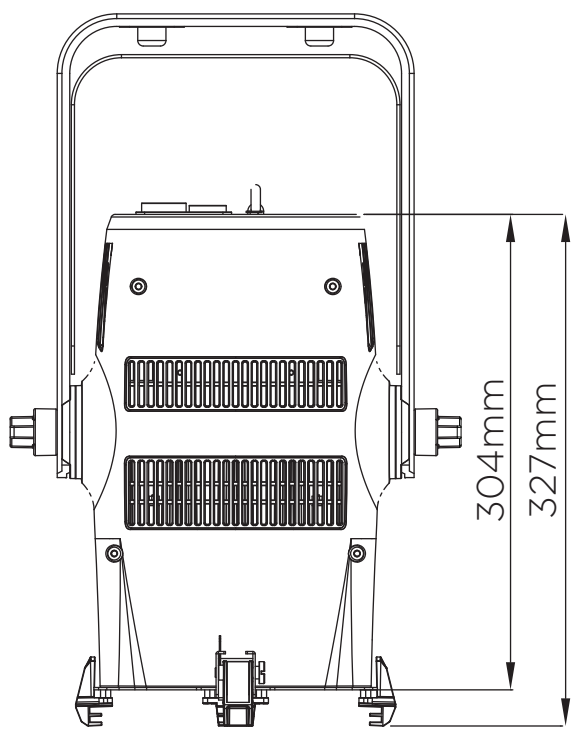

D

C

B

A

NOTES:

VARI-LITE
 10911 PETAL ST., DALLAS, TX 75238

OUTLINE DIMENSION DRAWING,
 VL800 PROPAR

©SIGNIFY 2019. ALL RIGHTS RESERVED. SHEET 1 OF 1