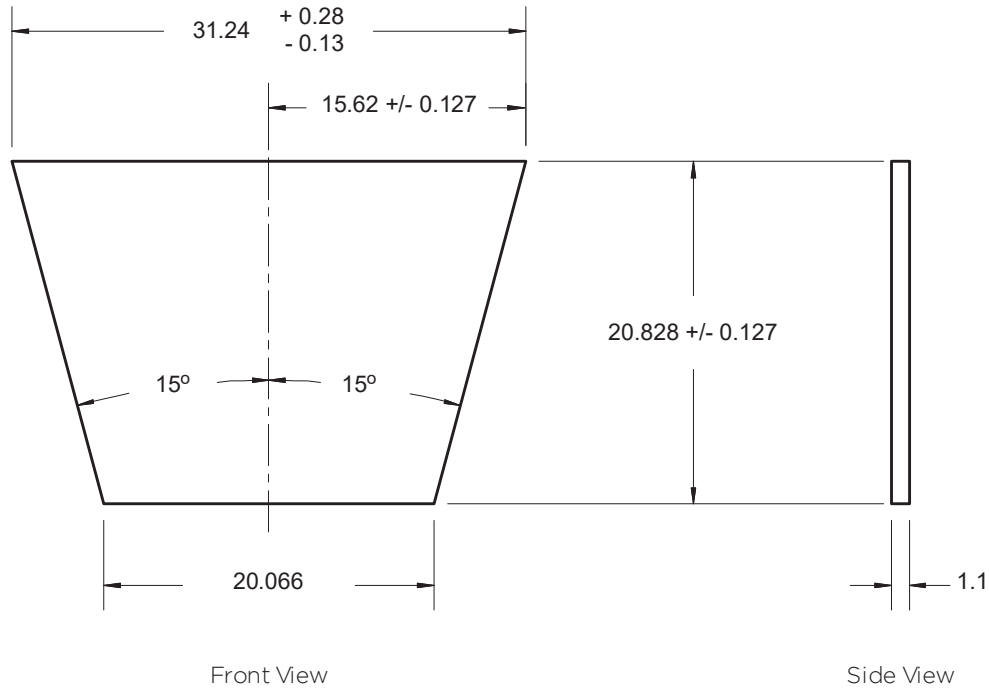

FIGURE 1. VL2500 SPOT GOBO

SERIES 4000 AND VLZ ANIMATION WHEEL SIZE

The following provides animation wheel size information for the VL4000 Spot and VL4000 Beamwash Luminaires.

TABLE 3. SERIES 4000 AND VLZ ANIMATION WHEEL SIZES

LUMINAIRE	GOBO DIAMETER	IMAGE AREA DIAMETER	GLASS THICKNESS	CARRIER REQUIRED?
VL4000 Spot	100mm	95mm	1.1mm	Yes
VL4000 Beamwash	100mm	95mm	1.1mm	Yes
VLZ Profile	115mm	110mm	0.8mm	No
VL10 Beamwash	38mm	35mm	1.1mm quartz glass	Yes

CUSTOMER SERVICE

If you have any questions regarding this product, please contact Customer Service at +1-214-647-7880 or via e-mail at entertainment.service@signify.

©2019 Signify Holding. All rights reserved. All trademarks are owned by Signify Holding or their respective owners. The information provided herein is subject to change, without notice. Signify does not give any representation or warranty as to the accuracy or completeness of the information included herein and shall not be liable for any action in reliance thereon. The information presented in this document is not intended as any commercial offer and does not form part of any quotation or contract, unless otherwise agreed by Signify. Data subject to change.

VARI-LITE OFFICES

AMERICAS
10911 Petal Street
Dallas, TX 75235
Tel: +1 214-647-7880
Fax: +1 214-647-8039

ASIA
Room 1201, Freetown Tower D
E 3rd Ring Rd S, 58
Chaoyang Qu
Beijing Shi, China
Tel: +8610-58674776
Fax: +8610-58674775

B-1-27, Dataran Cascades, No. 13A
Jalan PJU 5/1
Kota Damansara PJU 5
47810 Petaling Jaya
Selangor, Malaysia
Tel: +60 3-7611 7302

EUROPE
Rondweg Zuid 85
Winterswijk 7102 JD
Netherlands
Tel: +31 543-542516
Fax: +31 543-542513

24 Sovereign Park
Coronation Road
Park Royal, London
NW10 7QP
United Kingdom
Tel: +44 020 8965 3209