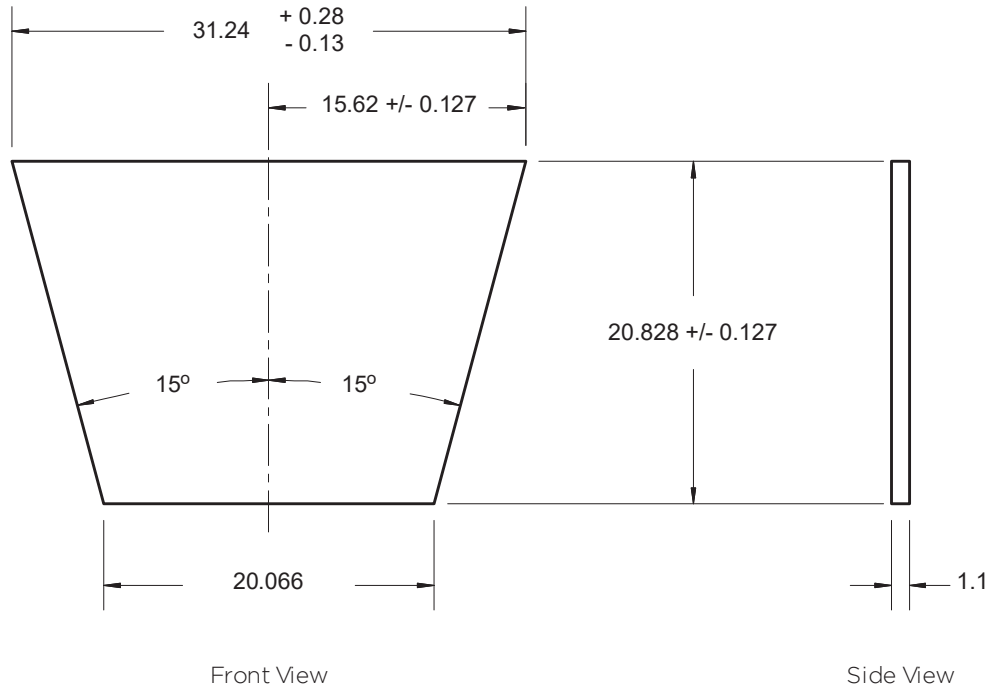

TABLE 2. FIXED GOBO WHEEL - GOBO SIZES

LUMINAIRE	GOBO DIAMETER	IMAGE AREA DIAMETER	GLASS THICKNESS	CARRIER REQUIRED?
VL440 Spot	25.5mm	24mm	1.1mm	Yes
VL770 Spot	25.5mm	24mm	1.1mm	Yes
VL880 Spot	25.5mm	24mm	1.1mm	Yes
VL1100 ERS		Not applicable		
VL2500 Spot*	31.24 mm (widest) 20.07 mm (narrowest) 20.83 mm (high)	15.5 mm OR Full Field	1.1mm	Yes
VL2600 Profile	27mm	17.5mm	1.1mm	No
VL2600 Spot	27mm	17.5mm	1.1mm	No
VL3000 Spot		Not applicable		
VL3000Q Spot		Not applicable		
VL3015 Spot		Not applicable		
VL3015LT Spot		Not applicable		
VL3500 Spot	37.5mm	26.5mm	1.1mm	Yes
VL3500Q Spot	37.5mm	26.5mm	1.1mm	Yes
VL3515 Spot	37.5mm	26.5mm	1.1mm	Yes
VL3500 Wash FX		Not applicable		
VL4000 Spot		Not applicable		
VL4000 Beamwash		Not applicable		
VLZ Profile	30mm	22mm	1.1mm	No
VLZ Spot	30mm	22mm	1.1mm	No
SL LEDSPOT300	24mm	19mm	1.1mm	No

*For additional information on VL2500 Spot Luminaire gobo size, refer to [FIGURE 1 on page 3](#).

GOBO SIZING NOTES

- VL1100 ERS, VL3000 Spot, VL3000Q Spot, VL3500 Spot, VL3500Q Spot, VL3015 Spot, VL3515 Spot, and VL3015LT Spot Luminaires all use the same size gobo blank.
- Gobos for the VL3000 Spot, VL3000Q Spot, VL3500 Spot, VL3500Q Spot, VL3015 Spot, and VL3515 Spot Luminaires can vary in image size from 25 mm to 26.5 mm. Full-field gobos are 26.5 mm.
- VL1100 ERS Luminaire gobo size determined from a test pattern. Some production images may be smaller.
- The fixed gobo slots on the VL2500 Spot Luminaire are a trapezoid shape. The notation, “full field” implies entire trapezoid is covered with image.

LUMINAIRE	GOBO DIAMETER	IMAGE AREA DIAMETER	GLASS THICKNESS	CARRIER REQUIRED?
VL4000 Spot	100mm	95mm	1.1mm	Yes
VL4000 Beamwash	100mm	95mm	1.1mm	Yes
VLZ Profile	115mm	110mm	0.8mm	No
VL10 Beamwash	38mm	35mm	1.1mm quartz glass	Yes