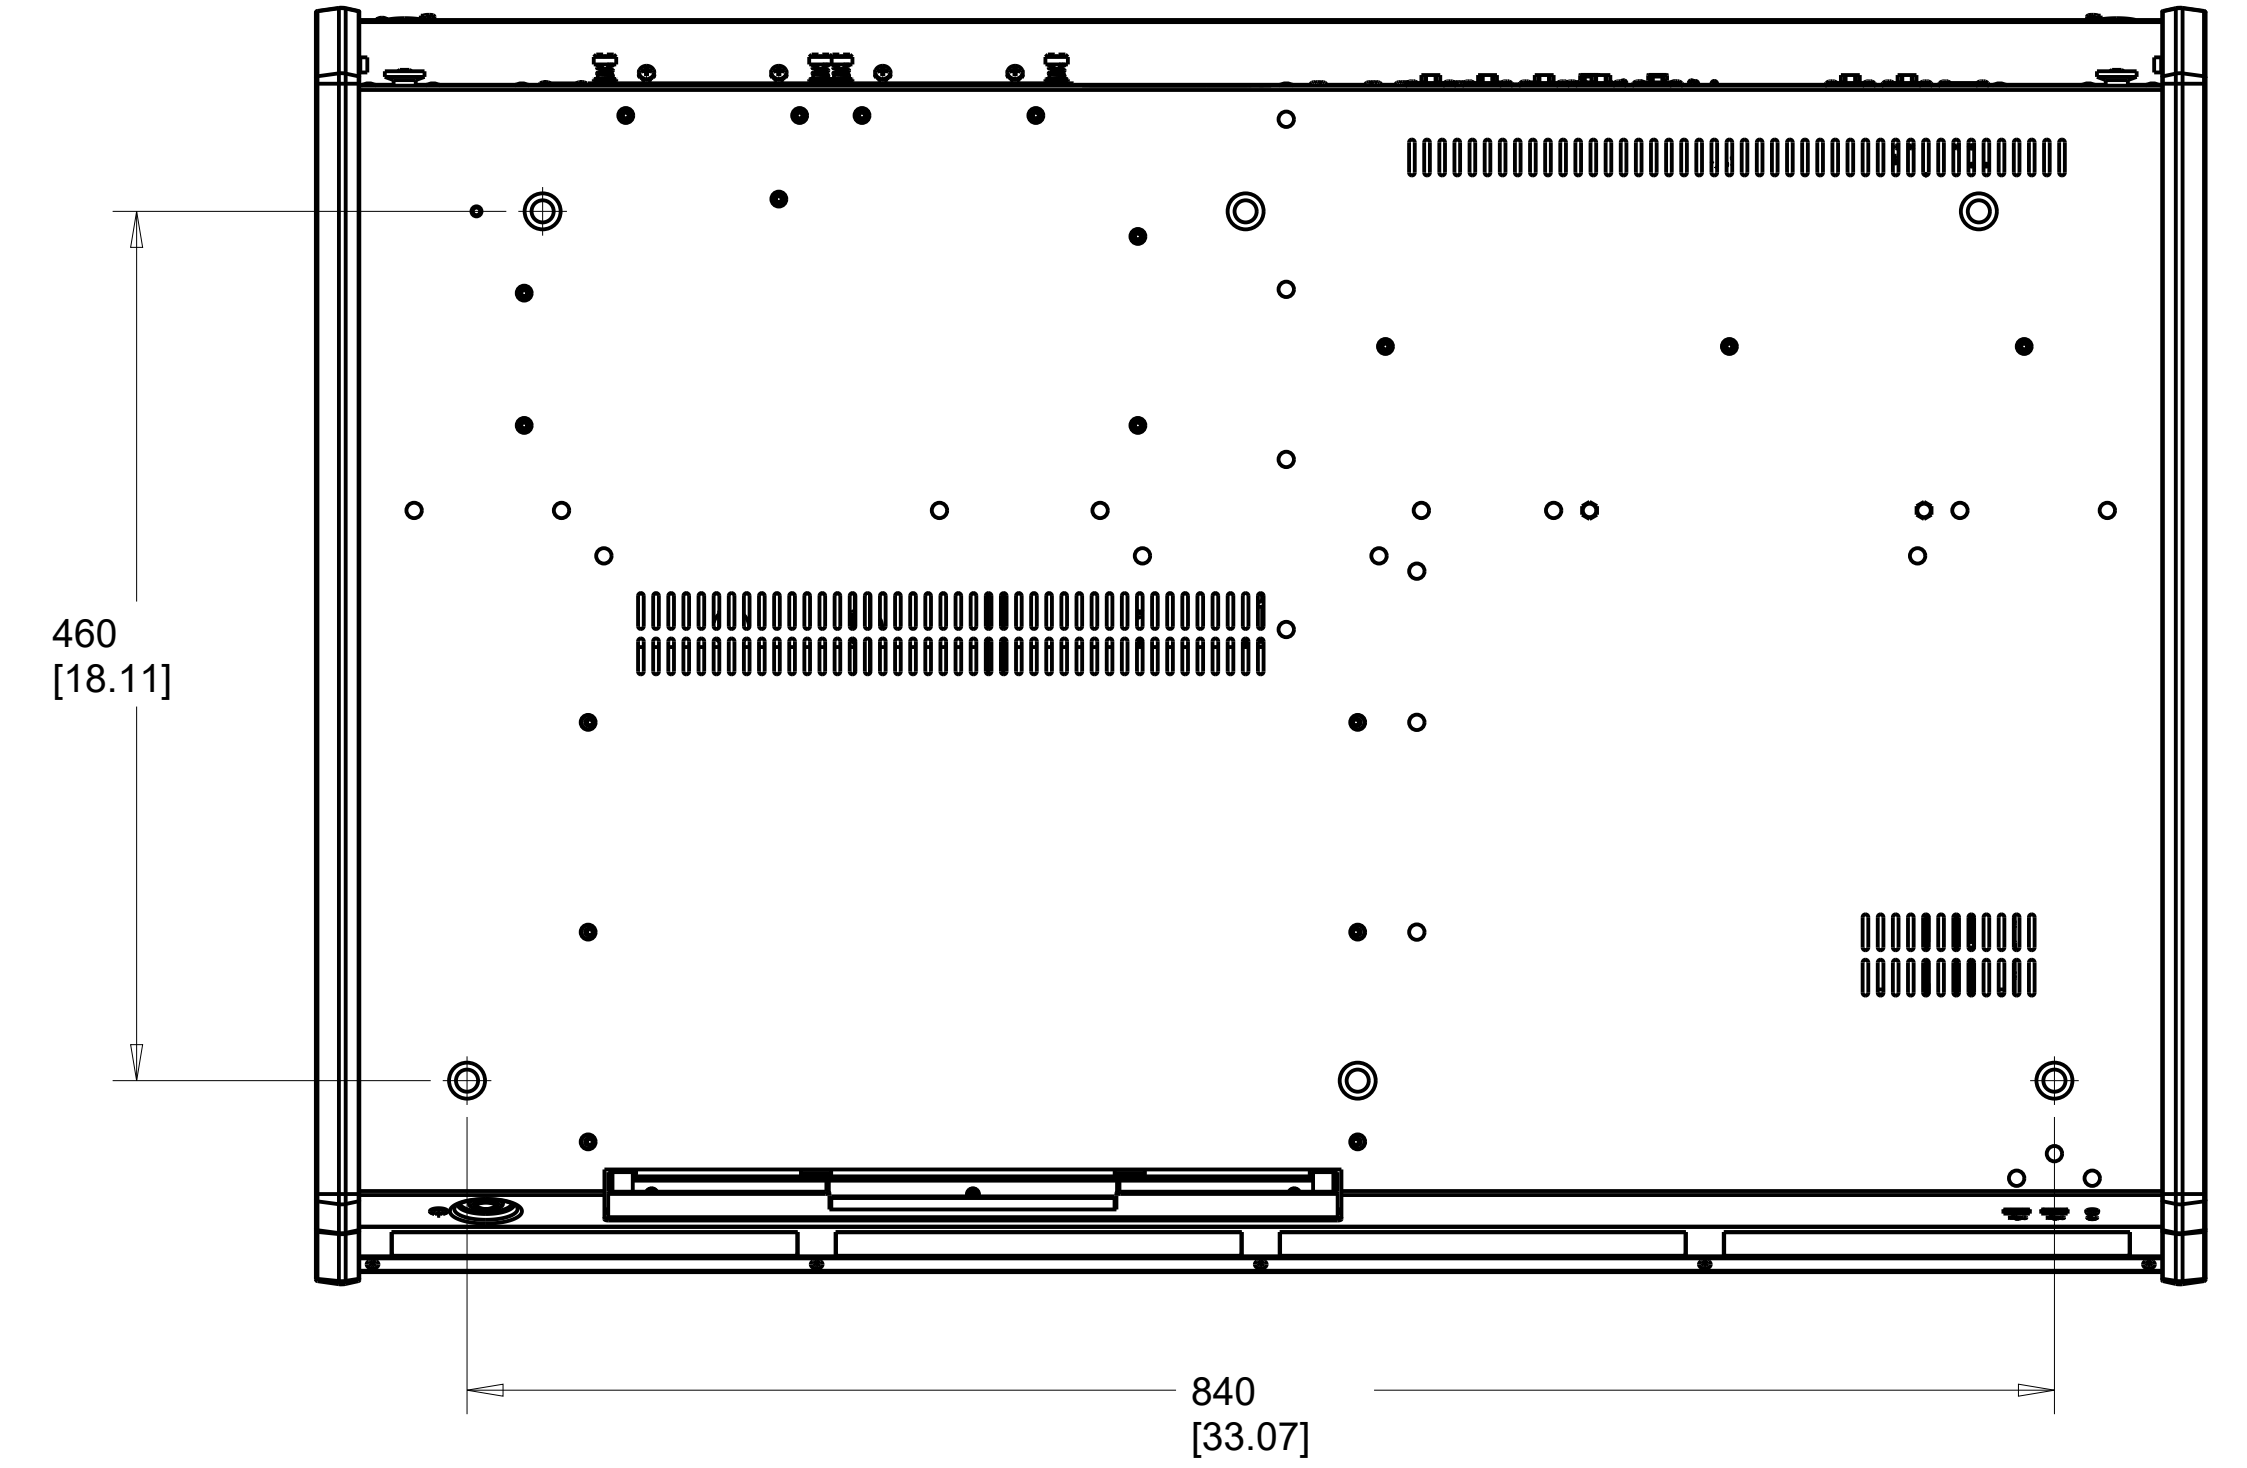

4

1

3

2

1

208.5 [8.21]

NOTES:
1. DIMENSION UNITS ARE MM[IN]

		NEO X15 CONSOLE OUTLINE DIMENSION DRAWING			
Vari-Lite, LLC 10911 PETAL ST. DALLAS, TX 75238	DATE 7/22	SIZE D	REVISION A	DRAWING NUMBER 54101-004	
© 2020 SIGNIFY HOLDING. ALL RIGHTS RESERVED		SCALE 0.25	CREO 3.0	SHEET 1 OF 1	