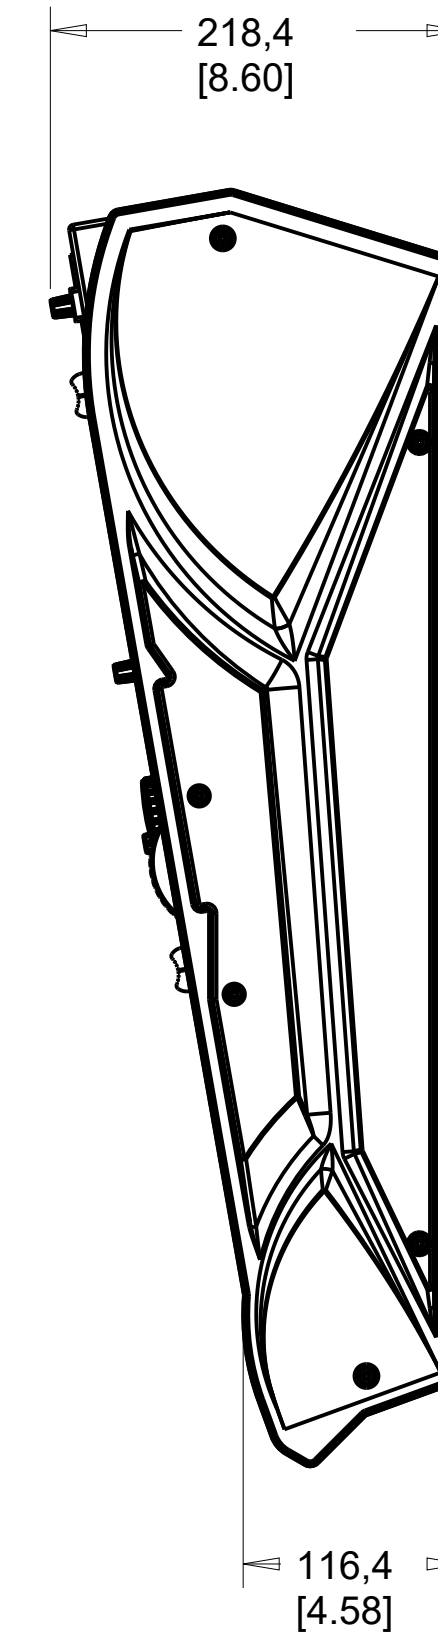

4

1

3

2

1

208.5 [8.21]

NOTES:
1. DIMENSION UNITS ARE MM[IN]

		NEO X15 CONSOLE OUTLINE DIMENSION DRAWING			
Vari-Lite, LLC 10911 PETAL ST. DALLAS, TX 75238	DATE 7/22	SIZE D	REVISION A	DRAWING NUMBER 54101-004	
© 2020 SIGNIFY HOLDING. ALL RIGHTS RESERVED		SCALE 0.25	CREO 3.0	SHEET 1 OF 1	