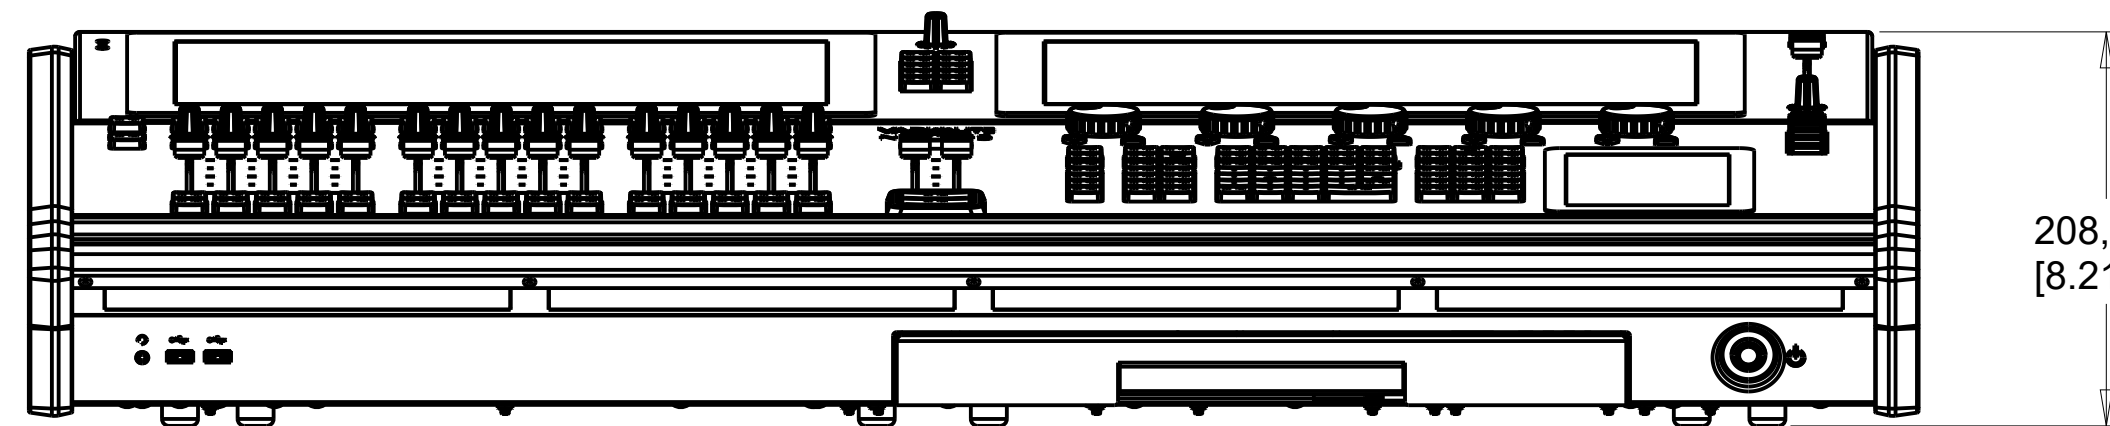

4

1

3

2

1

208.5 [8.21]

NOTES:
1. DIMENSION UNITS ARE MM[IN]

		NEO X15 CONSOLE OUTLINE DIMENSION DRAWING			
Vari-Lite, LLC 10911 PETAL ST. DALLAS, TX 75238	DATE 7/22	SIZE D	REVISION A	DRAWING NUMBER 54101-004	
© 2020 SIGNIFY HOLDING. ALL RIGHTS RESERVED		SCALE 0.25	CREO 3.0	SHEET 1 OF 1	