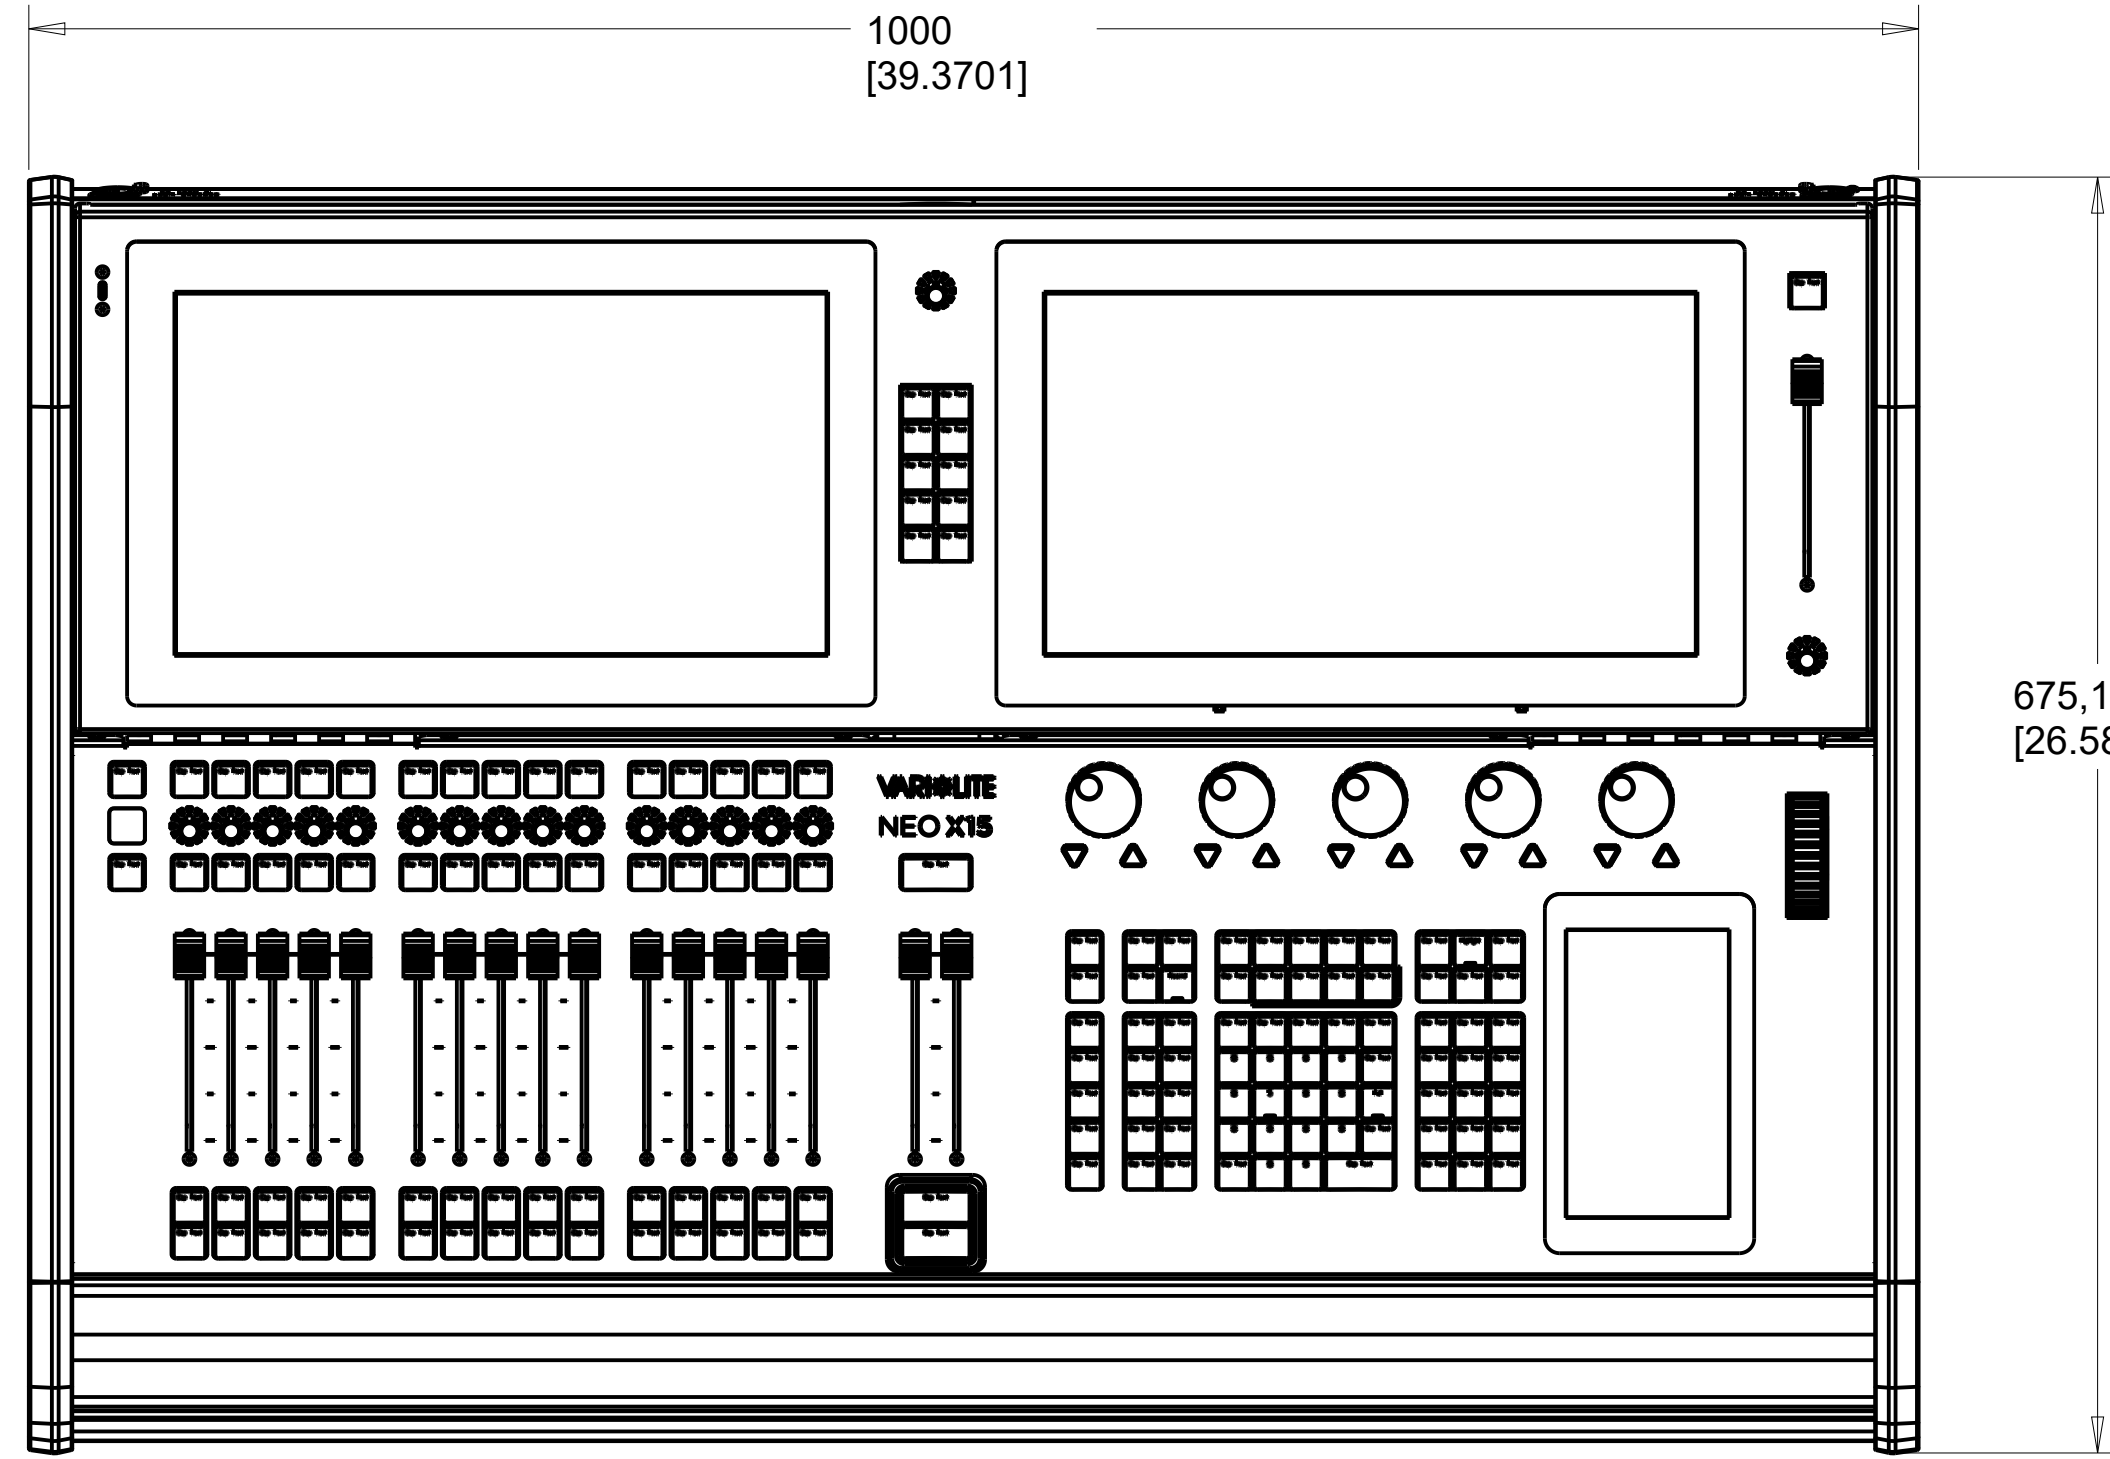

4

1

3

2

1

208.5 [8.21]

NOTES:
1. DIMENSION UNITS ARE MM[IN]

		NEO X15 CONSOLE OUTLINE DIMENSION DRAWING			
Vari-Lite, LLC 10911 PETAL ST. DALLAS, TX 75238	DATE 7/22	SIZE D	REVISION A	DRAWING NUMBER 54101-004	
© 2020 SIGNIFY HOLDING. ALL RIGHTS RESERVED		SCALE 0.25	CREO 3.0	SHEET 1 OF 1	