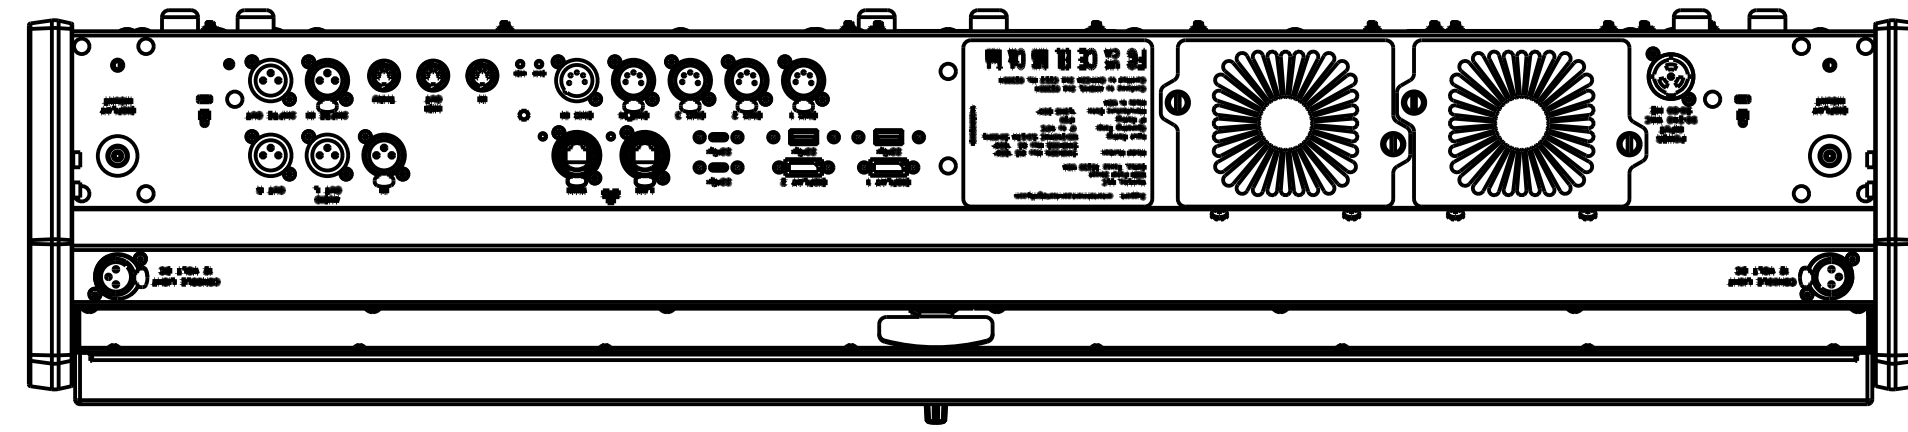

4

1

3

2

1

208.5 [8.21]

NOTES:
1. DIMENSION UNITS ARE MM[IN]

		NEO X15 CONSOLE OUTLINE DIMENSION DRAWING			
Vari-Lite, LLC 10911 PETAL ST. DALLAS, TX 75238	DATE 7/22	SIZE D	REVISION A	DRAWING NUMBER 54101-004	
© 2020 SIGNIFY HOLDING. ALL RIGHTS RESERVED		SCALE 0.25	CREO 3.0	SHEET 1 OF 1	