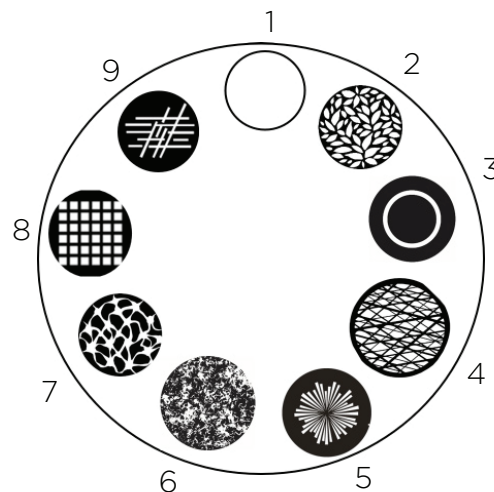

### WHEEL 1

1	Open slot
2	Night sky
3	Circle of ovals
4	Bricked out
5	Punch card
6	Swirl
7	Honeycomb reverse
8	On the rocks*

\*glass gag

### WHEEL 2

1	Open slot
2	Leafy breakup
3	Medium circle
4	Lattice
5	Radial breakup
6	Dust breakup
7	Neurons
8	Grid
9	Cross bars

©2019 Signify Holding. All rights reserved.

All trademarks are owned by Signify Holding or their respective owners. The information provided herein is subject to change, without notice. Signify does not give any representation or warranty as to the accuracy or completeness of the information included herein and shall not be liable for any action in reliance thereon. The information presented in this document is not intended as any commercial offer and does not form part of any quotation or contract, unless otherwise agreed by Signify. Data subject to change.