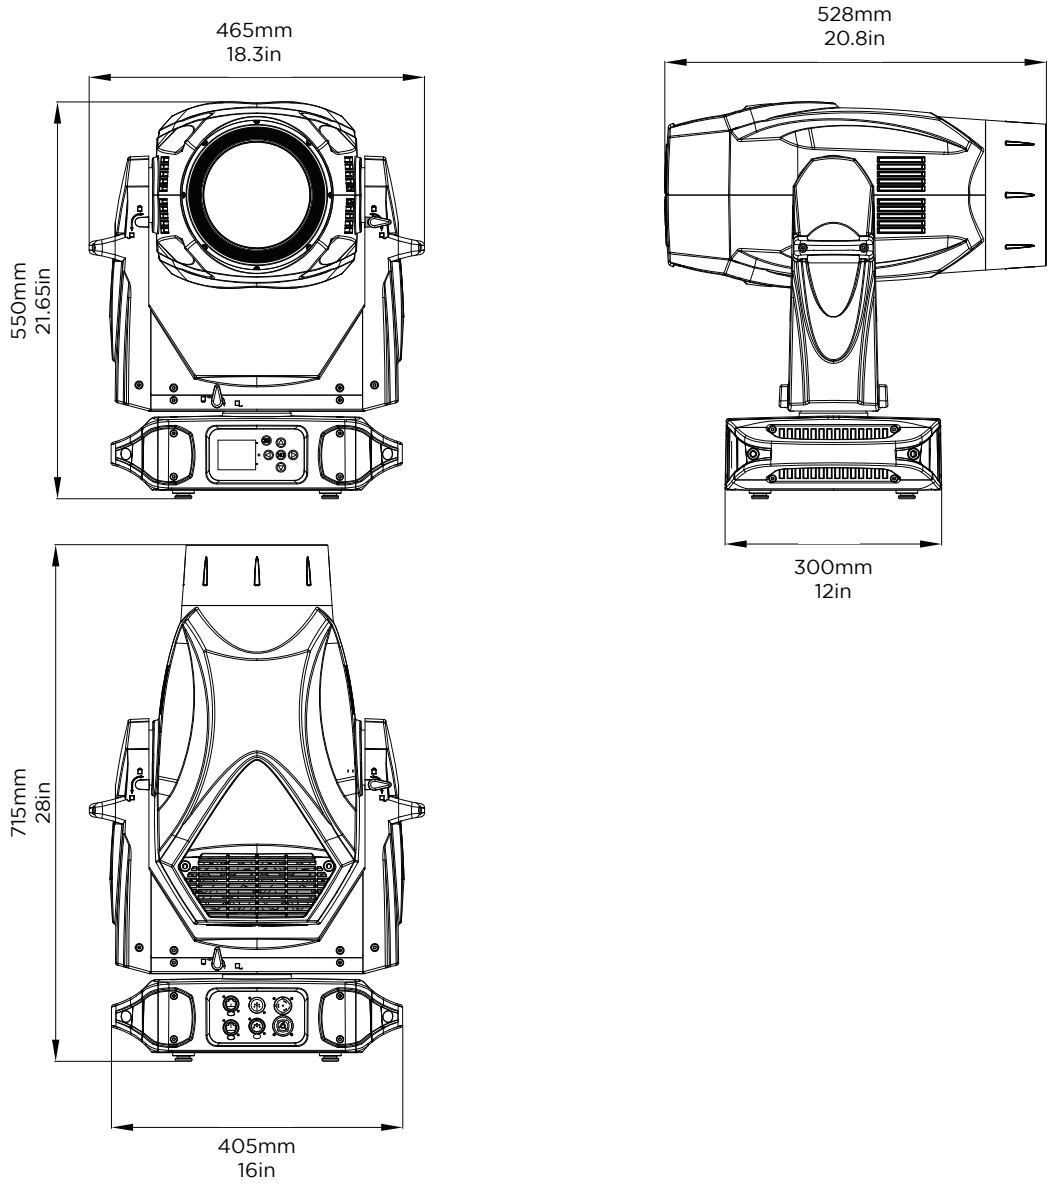

VL2600 PROFILE

VL2600 PROFILE

PRODUCT NAME	ORDER CODE
Vari-Lite VL2600 Profile fixture c/w 2x hanging rails and TrueOne powerCON input connector	88-105-7270-00
Luminaire programming kit	PEGASUS

WHEEL 1

1	Open slot
2	Night sky
3	Circle of ovals
4	Bricked out
5	Punch card
6	Swirl
7	Honeycomb reverse
8	On the rocks*

*glass gag